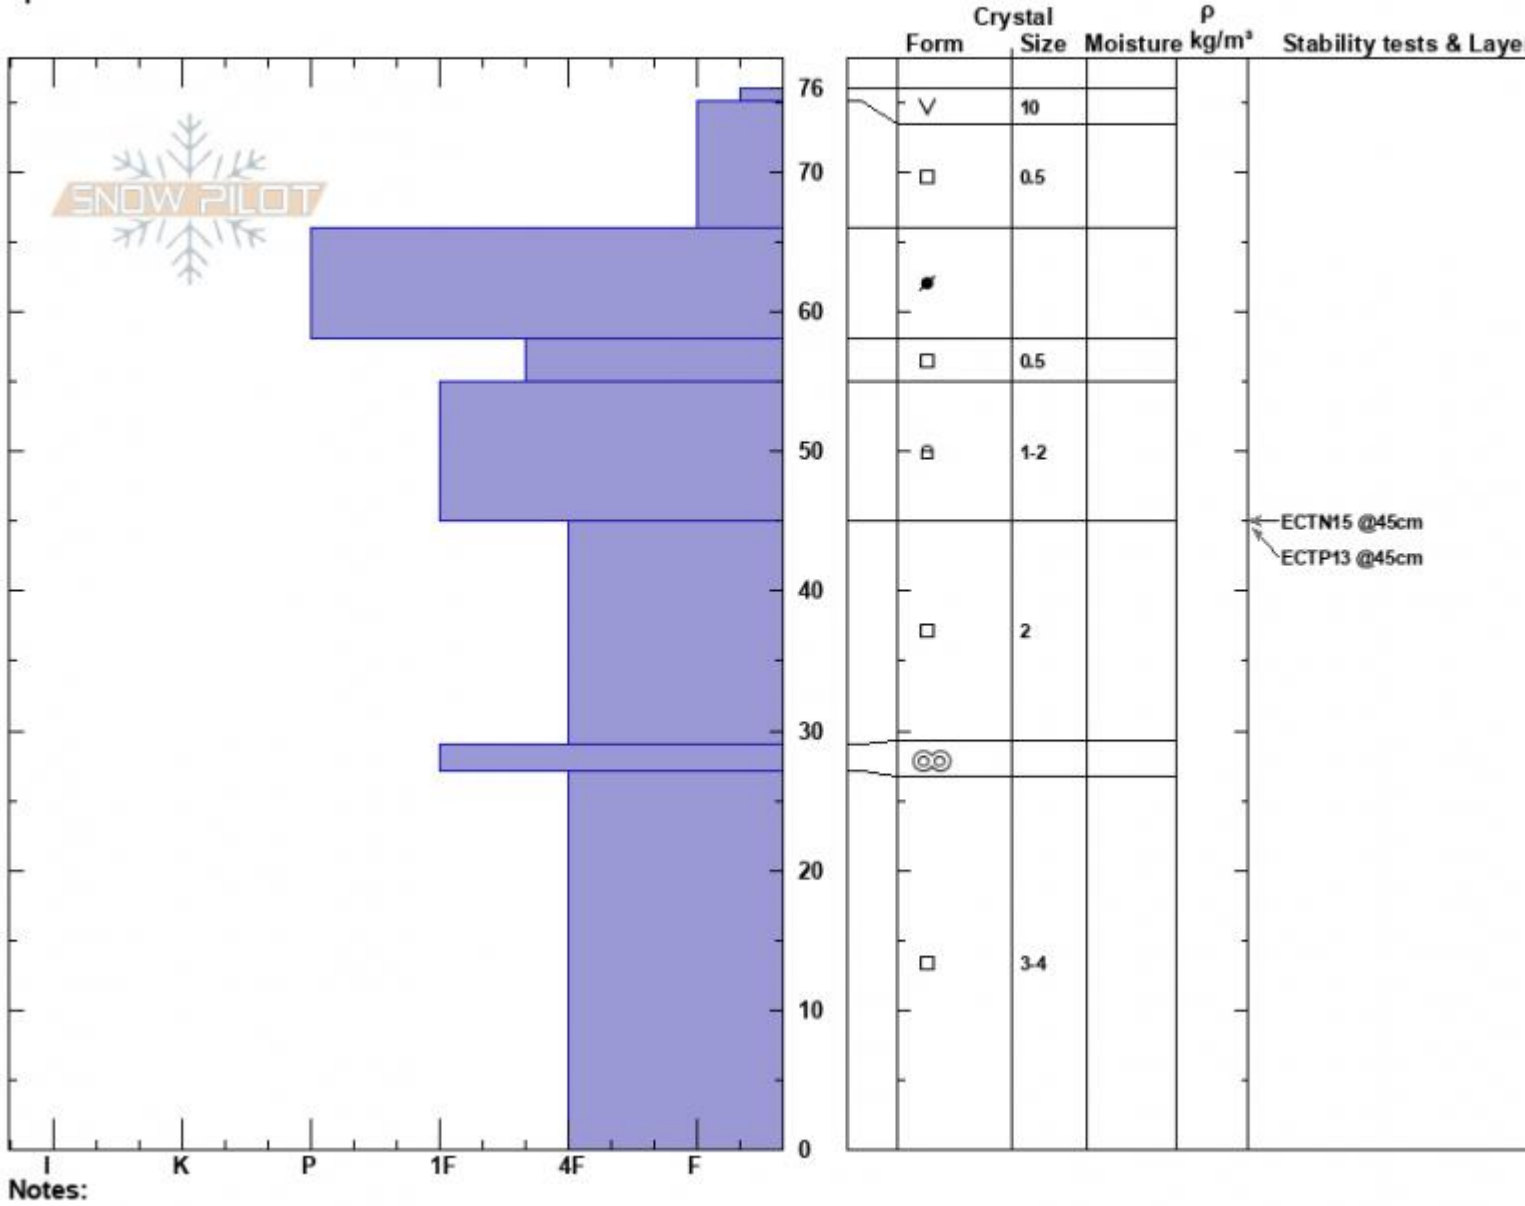

Hourglass Couloir
 Bridger Range
 MT
 Elevation: 8260 ft
 Aspect: 110°
 Specifics:

Alex Marienthal
 01/27/2024 - 12:01pm
 Co-ord: 45.83318N, -110.93787W
 Slope Angle: 27°
 Wind Loading: previous

Stability: Poor
 Air Temperature: 1°C
 Sky Cover: OVC
 Precipitation: NO
 Wind: W Moderate

HS:76
 Layer Notes:
 45-29cm: Problematic layer

Advisory Region
 Bridger Range
 Longitude
 -110.94W
 Latitude
 45.83N
 Bridger Range, 2024-01-28