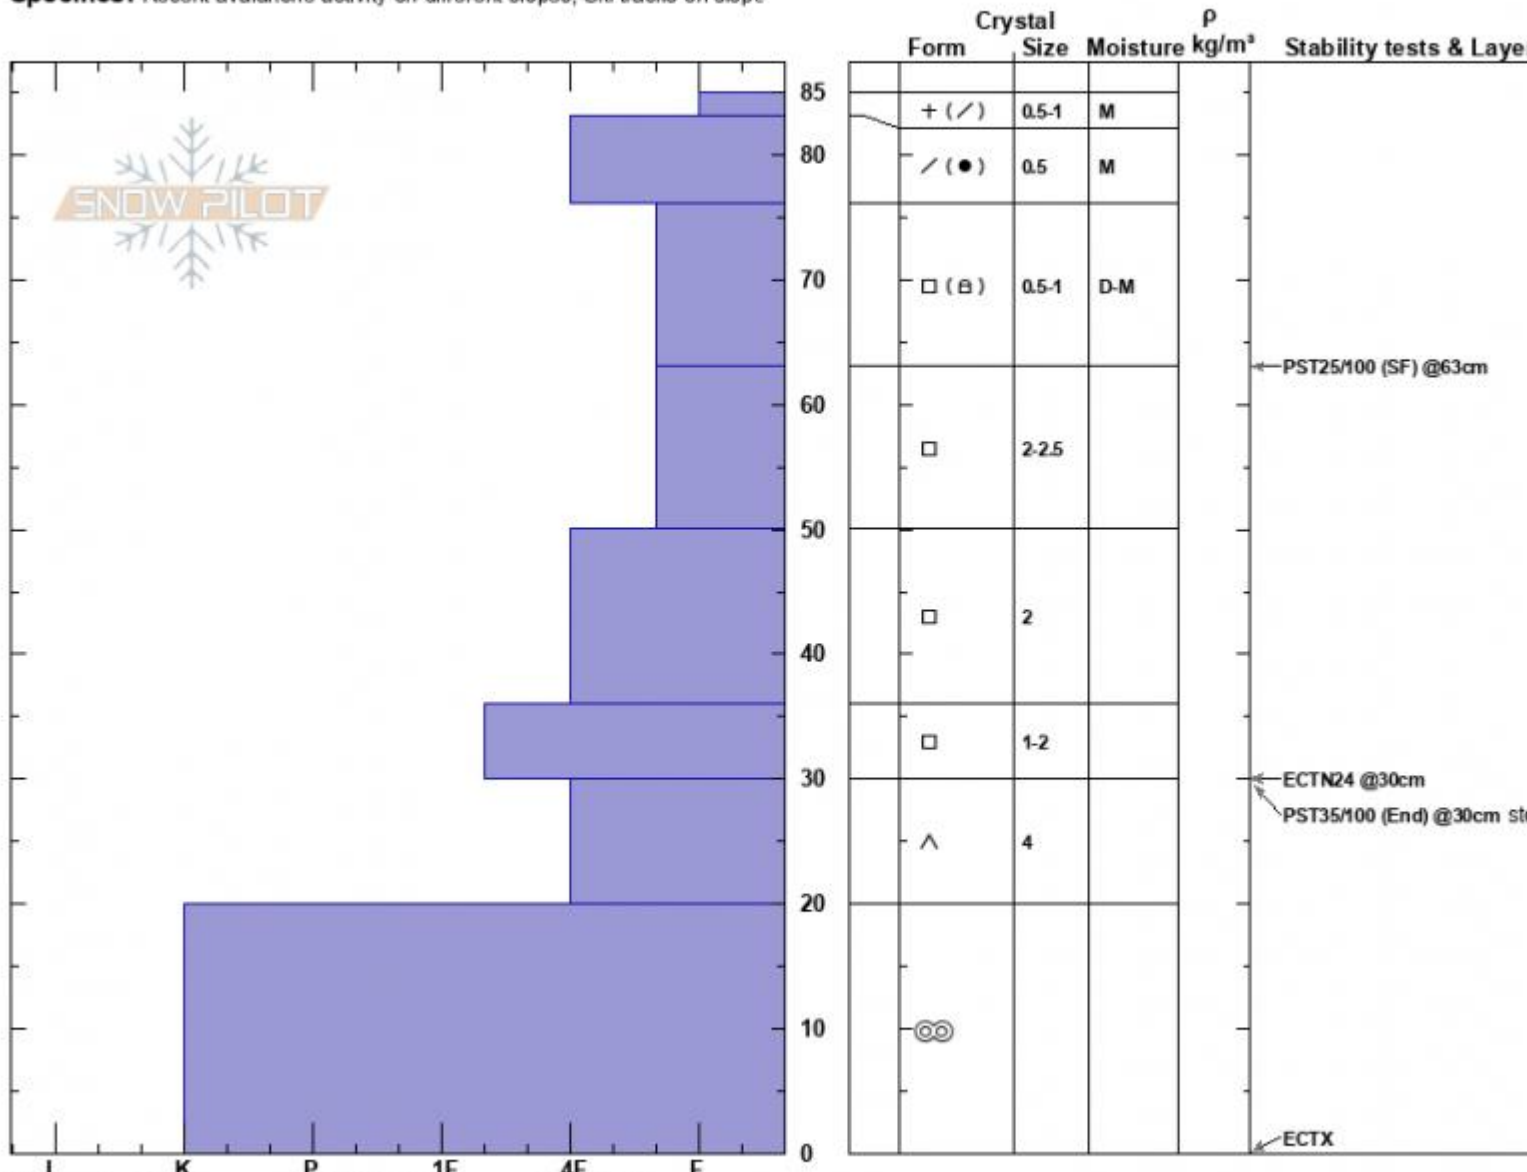

Refr. Chutes/Ramp
 Bridger Range
 MT
 Elevation: 8330 ft
 Aspect: 15°
 Specifics: Recent avalanche activity on different slopes; Ski tracks on slope

Alex Marienthal
 01/20/2024 - 1:00pm
 Co-ord: 45.82880N, -110.93213W
 Slope Angle: 26°
 Wind Loading: no

Stability: Fair
 Air Temperature: 1°C
 Sky Cover: BKN
 Precipitation: NO
 Wind: Calm

HS:85
 PF:80
 PS:15
 Layer Notes: 30-20cm:Problematic layer

Notes: Top 7.5" of snow = 1" of SWE (19cm snow = 25mm SWE).
 Recent snowfall settled to 3.5" = 0.4" SWE (9cm snow = 10mm SWE).

Advisory Region
 Bridger Range
 Longitude
 -110.93W
 Latitude
 45.83N
 Bridger Range, 2024-01-20