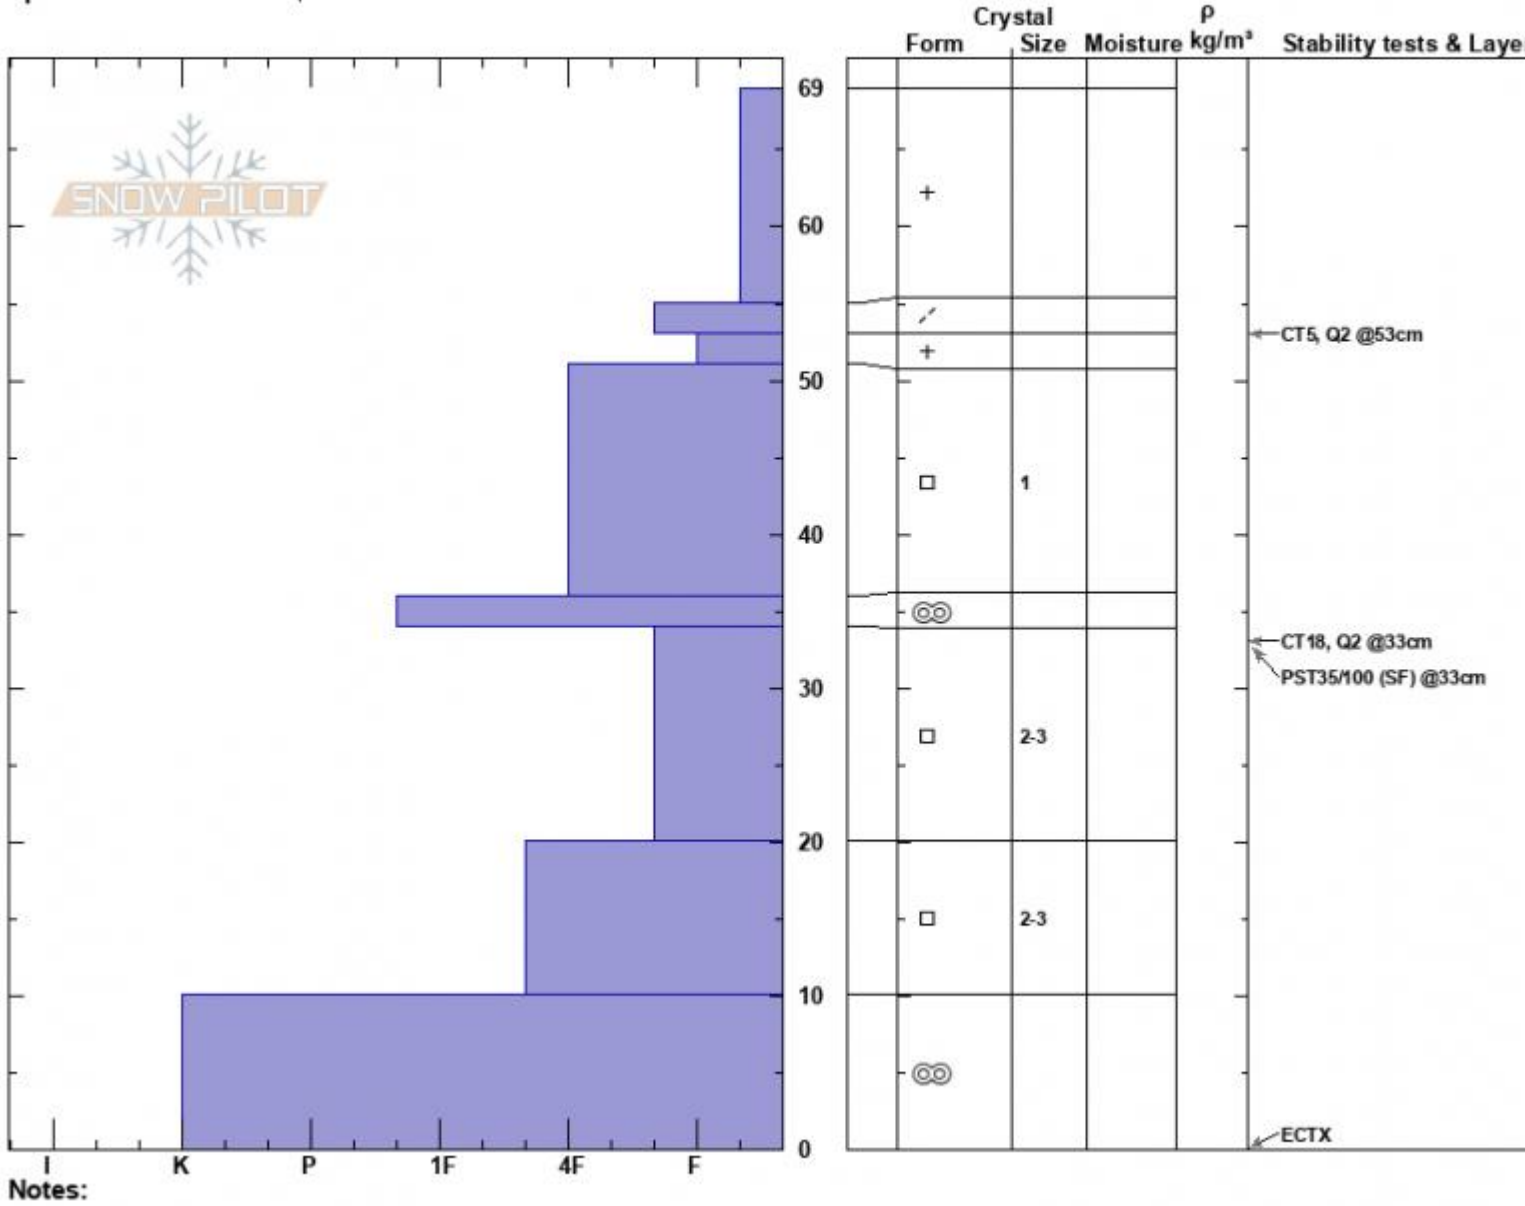

Football Field  
 Bridger Range  
 MT  
 Elevation: 8420 ft  
 Aspect: 100°  
 Specifics: Ski tracks on slope

Alex Marienthal  
 01/18/2024 - 12:00pm  
 Co-ord: 45.79796N, -110.93320W  
 Slope Angle: 34°  
 Wind Loading: no

Stability: Fair  
 Air Temperature:  
 Sky Cover: OVC  
 Precipitation: S-1  
 Wind: S Light Breeze

HS:69  
 PF:60  
 Layer Notes:  
 34-20cm: Problematic layer

Notes:  
 Advisory Region  
 Bridger Range  
 Longitude  
 -110.94W  
 Latitude  
 45.79N  
 Bridger Range, 2024-01-18