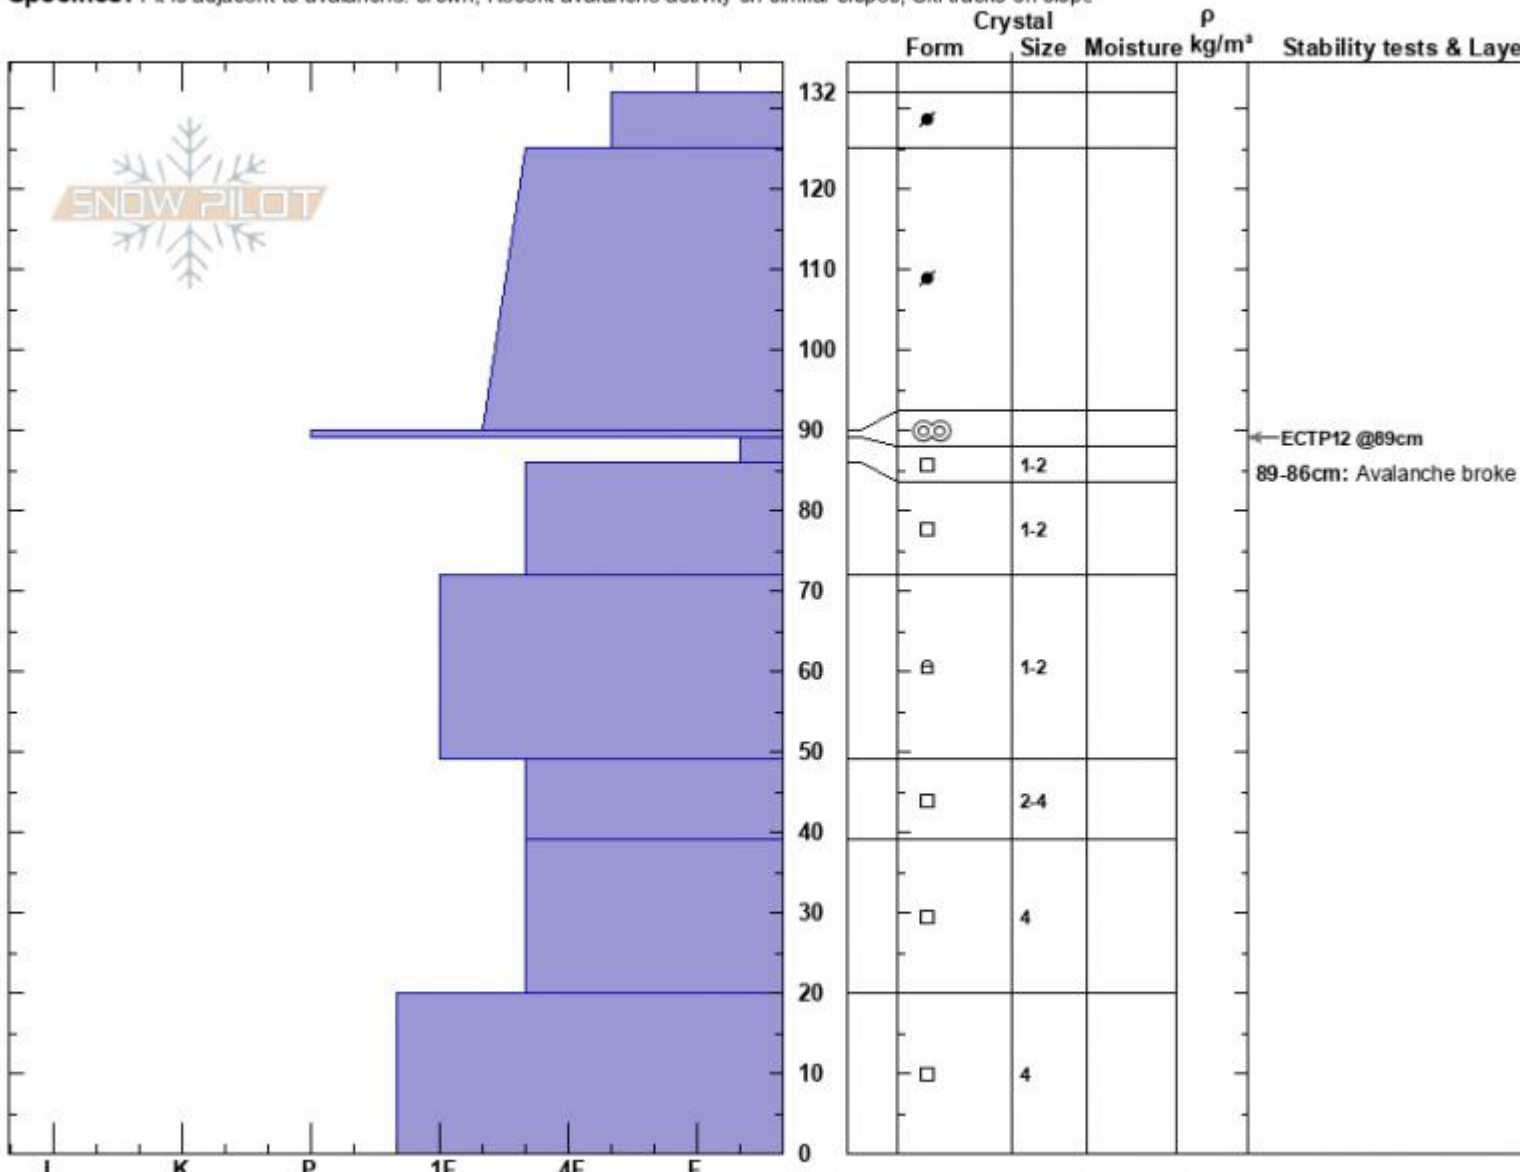

Radio Tower SS-ASr  
 Beartooths  
 MT  
 Elevation: 9000 ft  
 Aspect: 94°  
 Specifics: Pit is adjacent to avalanche: crown; Recent avalanche activity on similar slopes; Ski tracks on slope

Zach Peterson  
 01/13/2024 - 11:01am  
 Co-ord: 45.03013N, -109.94277W  
 Slope Angle: 32°  
 Wind Loading: yes

Stability: Poor  
 Air Temperature:  
 Sky Cover: CLR  
 Precipitation: NO  
 Wind: Calm

HS:132  
 Layer Notes:  
 89-86cm: Avalanche broke here  
 89-86cm: Problematic layer

Notes: Dug in the crown of an avalanche triggered from the flats above. 1-2' deep, 75' wide, ran 100 vertical feet. SS-ASr-R3-D2-0

Advisory Region  
 Cooke City  
 Longitude  
 -109.97W  
 Latitude  
 45.04N

Avalanche Details: [Remote Triggered Avalanche on Miller Ridge, Cooke City](#)  
 Cooke City, 2024-01-13