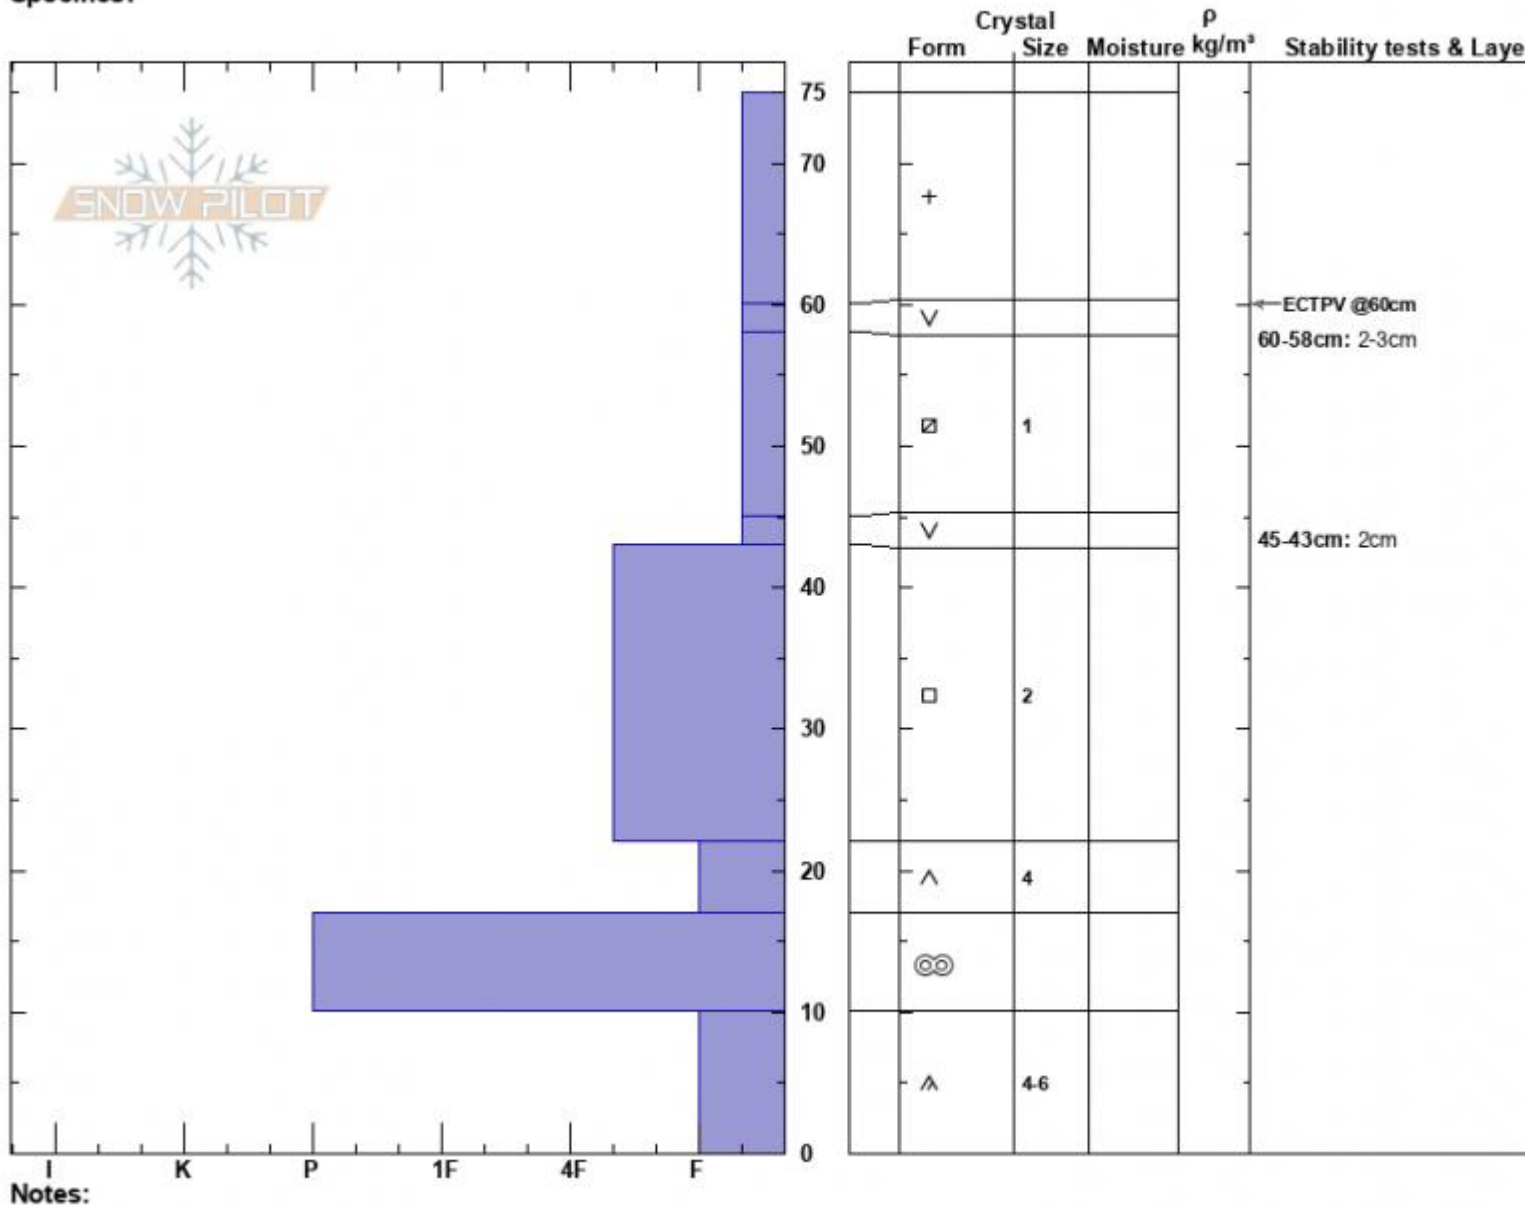

Ski Hill
 Lionhead Range
 MT
 Elevation: 8000 ft
 Aspect: 109°
 Specifics:

Zach Peterson
 01/09/2024 - 11:00am
 Co-ord: 44.70405N, -111.29781W
 Slope Angle: 28°
 Wind Loading: no

Stability: Poor
 Air Temperature:
 Sky Cover: OVC
 Precipitation: S2
 Wind: W Moderate

HS:75
 Layer Notes:
 60-58cm: 2-3cm
 60-58cm: Problematic layer
 45-43cm: 2cm

Advisory Region
 Lionhead Range
 Longitude
 -111.32W

Latitude

44.71N

Lionhead Range, 2024-01-09