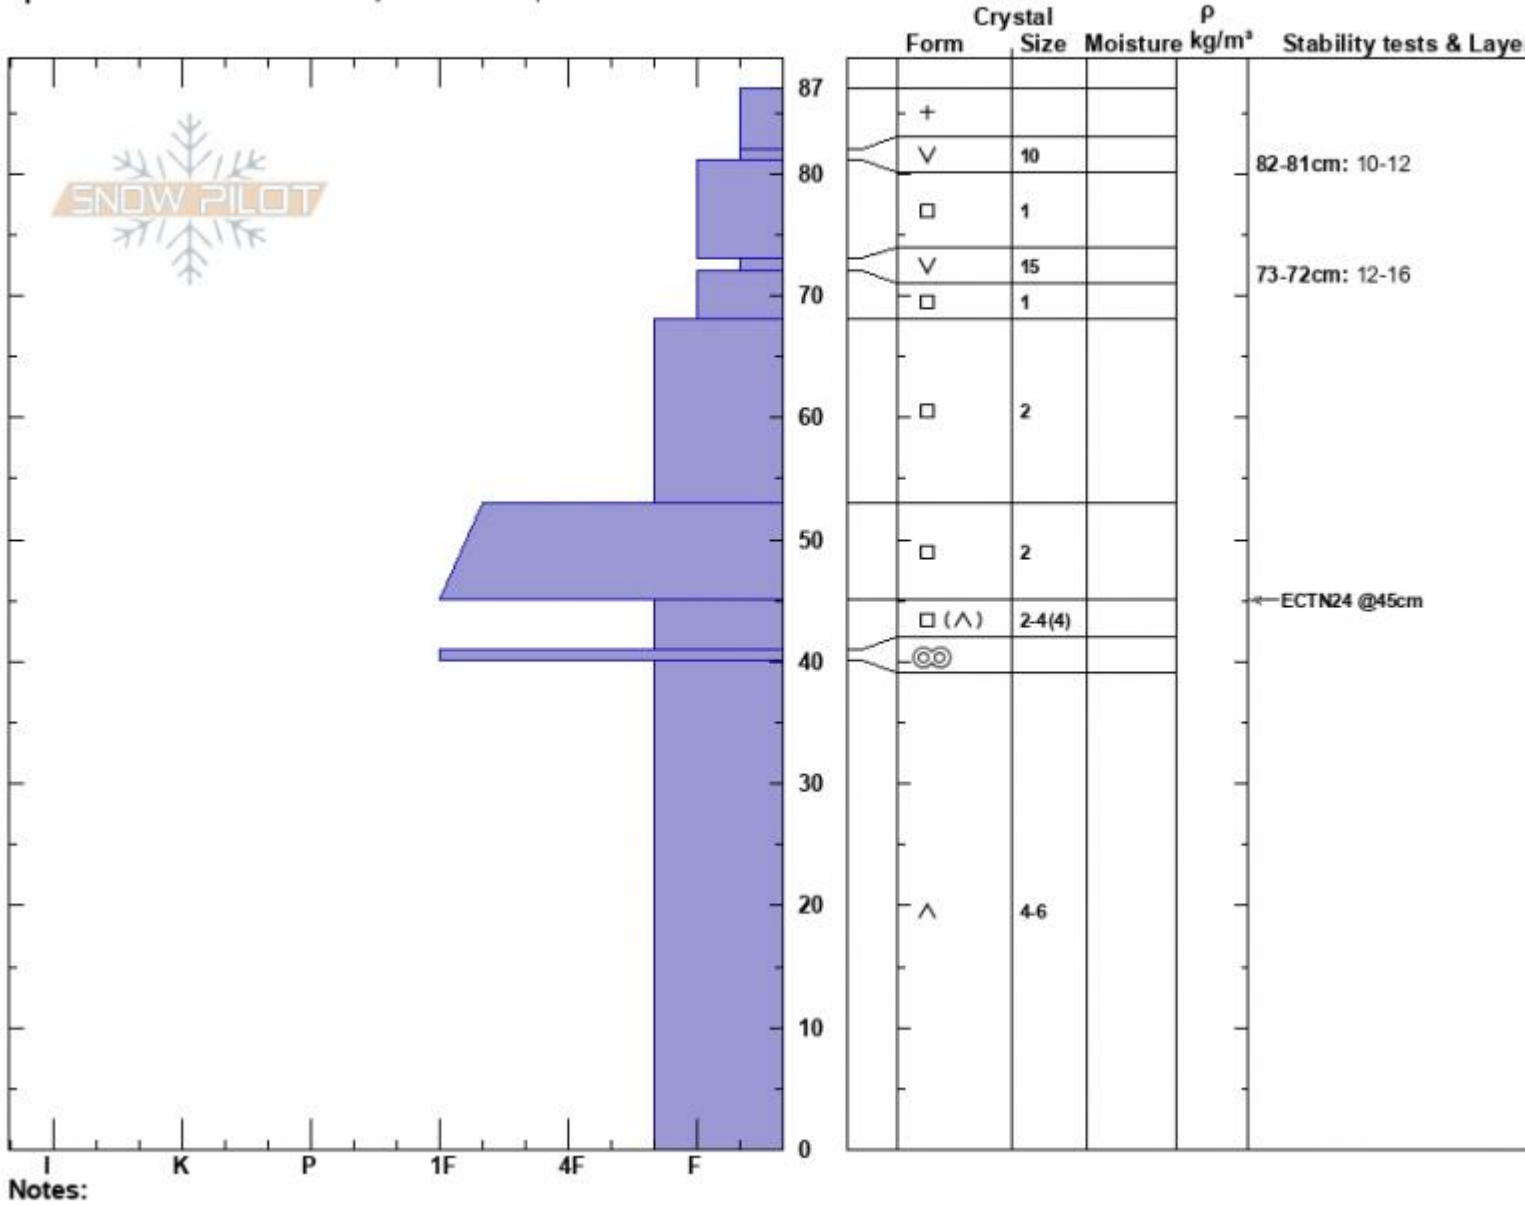

Second Yellow Mule
 Madison Range-N
 MT
 Elevation: 9450 ft
 Aspect: 8°
 Specifics: Recent avalanche activity on different slopes

Zach Peterson
 01/06/2024 - 12:00pm
 Co-ord: 45.17441N, -111.40228W
 Slope Angle: 29°
 Wind Loading: previous

Stability: Good
 Air Temperature:
 Sky Cover: BKN
 Precipitation: NO
 Wind: S Calm

HS:87
 PF:60
 Layer Notes:
 82-81cm: 10-12
 73-72cm: 12-16
 45-41cm: Problematic layer

Advisory Region
 Northern Madison
 Longitude
 -111.38W
 Latitude
 45.17N
 Northern Madison, 2024-01-06