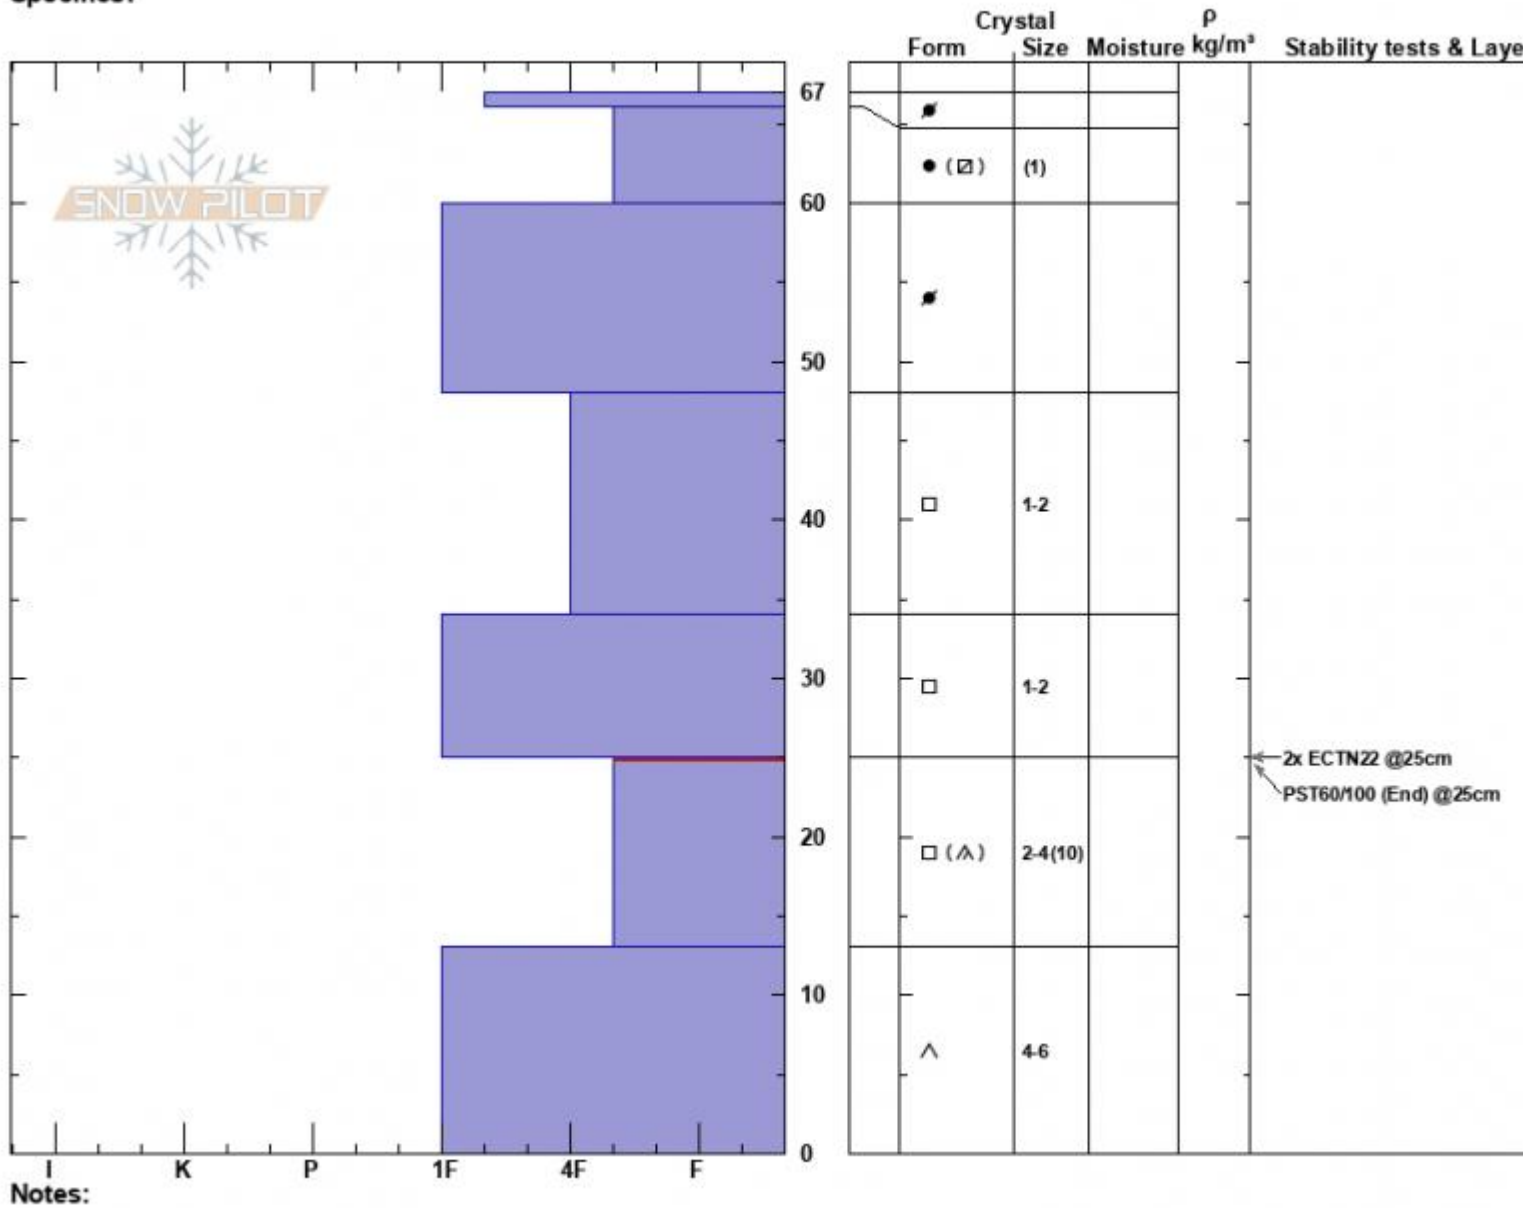

Cedar Shoulder
 Madison Range-N
 MT
 Elevation: 9430 ft
 Aspect: 10°
 Specifics:

Dave Zinn
 01/04/2024 - 1:00pm
 Co-ord: 45.22519N, -111.49403W
 Slope Angle: 26°
 Wind Loading: previous

Stability: Good
 Air Temperature:
 Sky Cover: OVC
 Precipitation: S-1
 Wind: SW Light Breeze

HS:67
 PF:50
 Layer Notes:
 25-13cm: Problematic layer

Advisory Region
 Northern Madison
 Longitude
 -111.51W
 Latitude
 45.23N
 Northern Madison, 2024-01-04