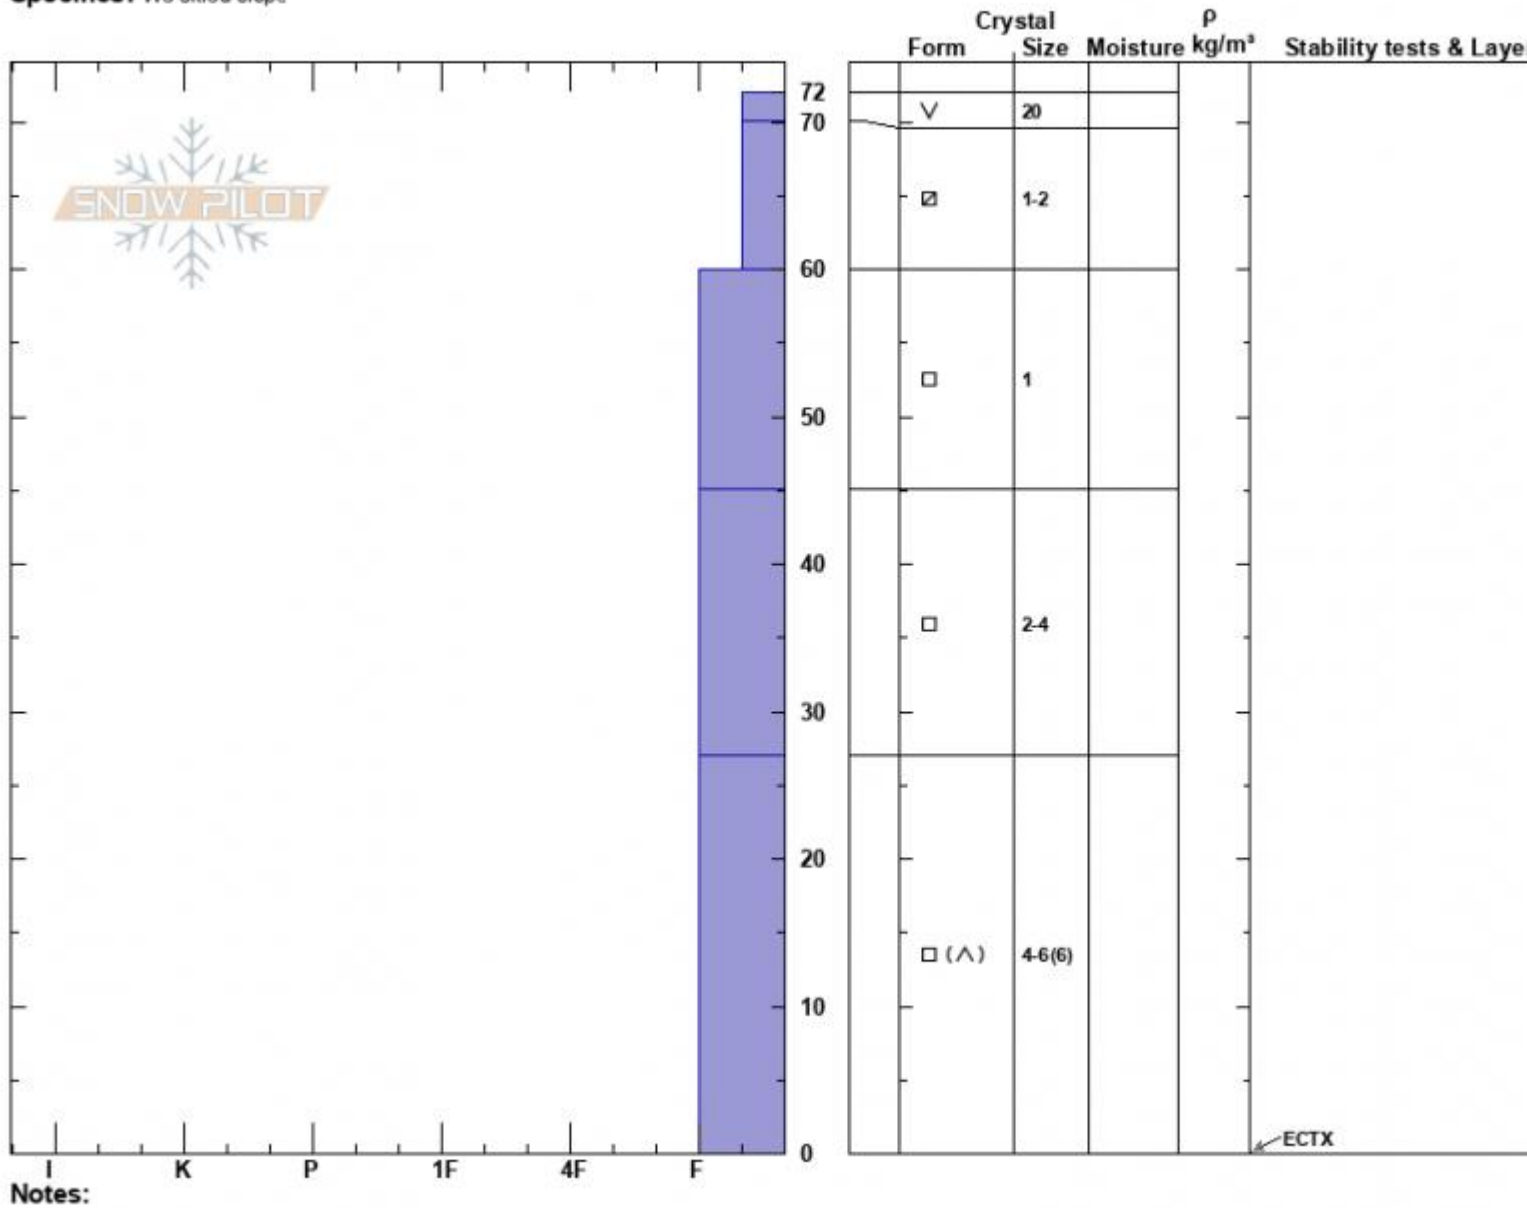

Bacon Rind Meadow
 Madison Range-S
 MT
 Elevation: 8850 ft
 Aspect: 80°
 Specifics: We skied slope

Dave Zinn
 01/02/2024 - 11:15am
 Co-ord: 44.96977N, -111.09560W
 Slope Angle: 25°
 Wind Loading: no

Stability: Very Good
 Air Temperature:
 Sky Cover: BKN
 Precipitation: NO
 Wind: Calm

HS:72
 PF:70

Layer Notes:

Advisory Region
 Southern Madison
 Longitude
 -111.10W
 Latitude
 44.96N
 Southern Madison, 2024-01-02