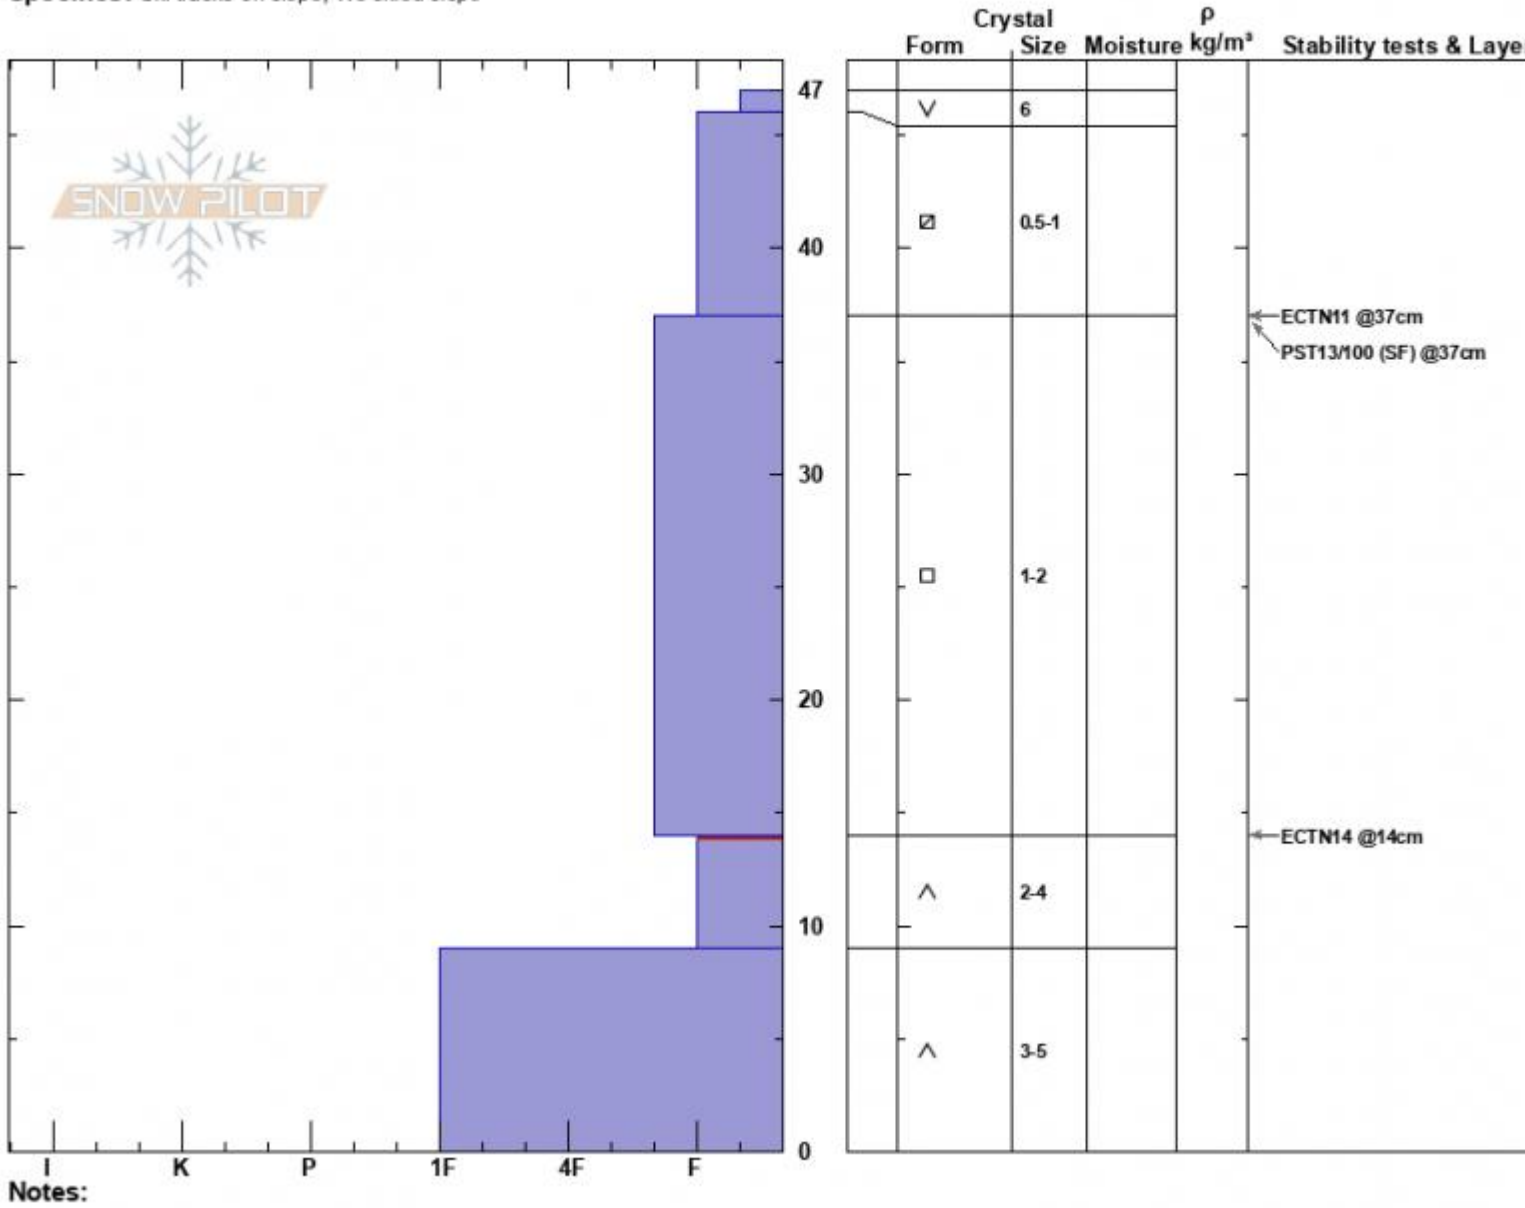

Bear Basin Cornice
 Madison Range-N
 MT
 Elevation: 9200 ft
 Aspect: 100°
 Specifics: Ski tracks on slope; We skied slope

Dave Zinn
 01/01/2024 - 11:40am
 Co-ord: 45.32519N, -111.38182W
 Slope Angle: 20°
 Wind Loading: no

Stability: Very Good
 Air Temperature:
 Sky Cover: SCT
 Precipitation: NO
 Wind: S Light Breeze

HS:47
 PF:45
 Layer Notes:
 14-9cm: Problematic layer

Advisory Region
 Northern Madison
 Longitude
 -111.38W
 Latitude
 45.35N
 Northern Madison, 2024-01-01