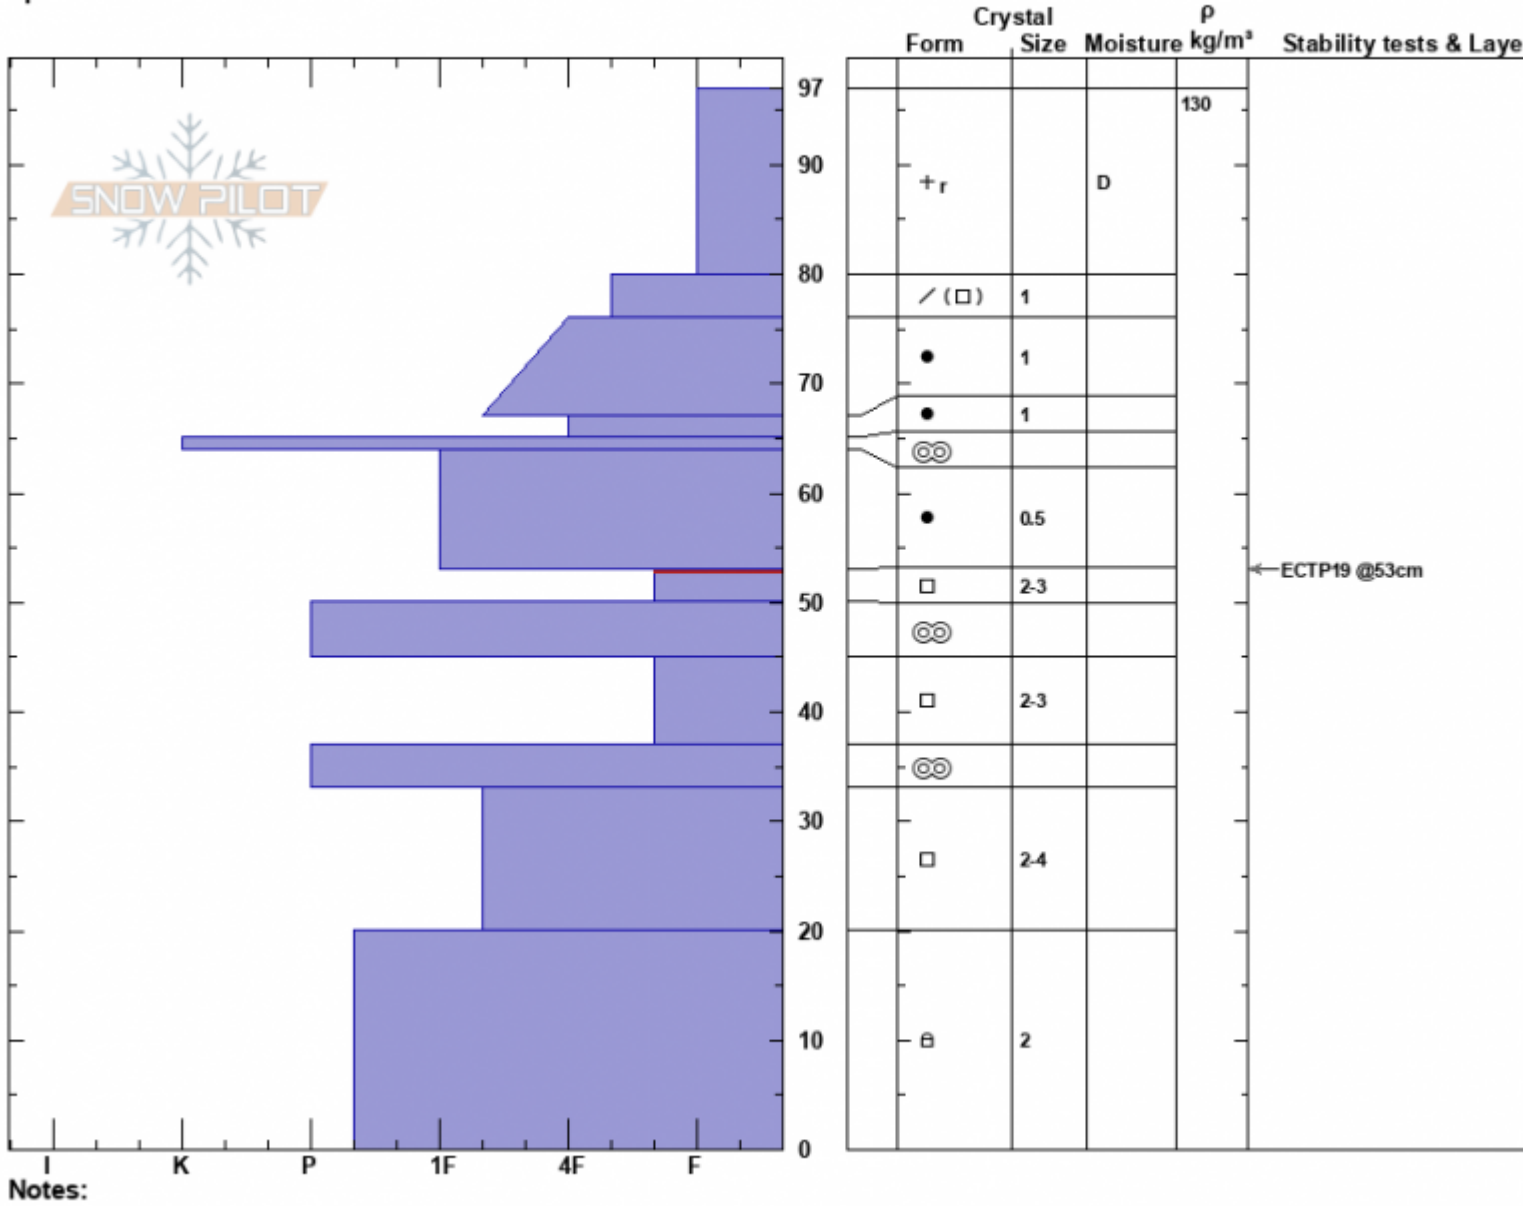

Sawtellr Rd Switchback
 Centennial Range
 MT
 Elevation: 9100 ft
 Aspect: 220°
 Specifics:

Doug Chabot-Admin
 12/23/2023 - 12:20pm
 Co-ord: 44.55951N, -111.44660W
 Slope Angle: 15°
 Wind Loading: no

Stability: Fair
 Air Temperature:
 Sky Cover: OVC
 Precipitation: S-1
 Wind: NW Moderate

HS:97
 Layer Notes:
 53-50cm: Problematic layer

Advisory Region
 Island Park
 Longitude
 -111.44W
 Latitude
 44.56N
 Island Park, 2023-12-25