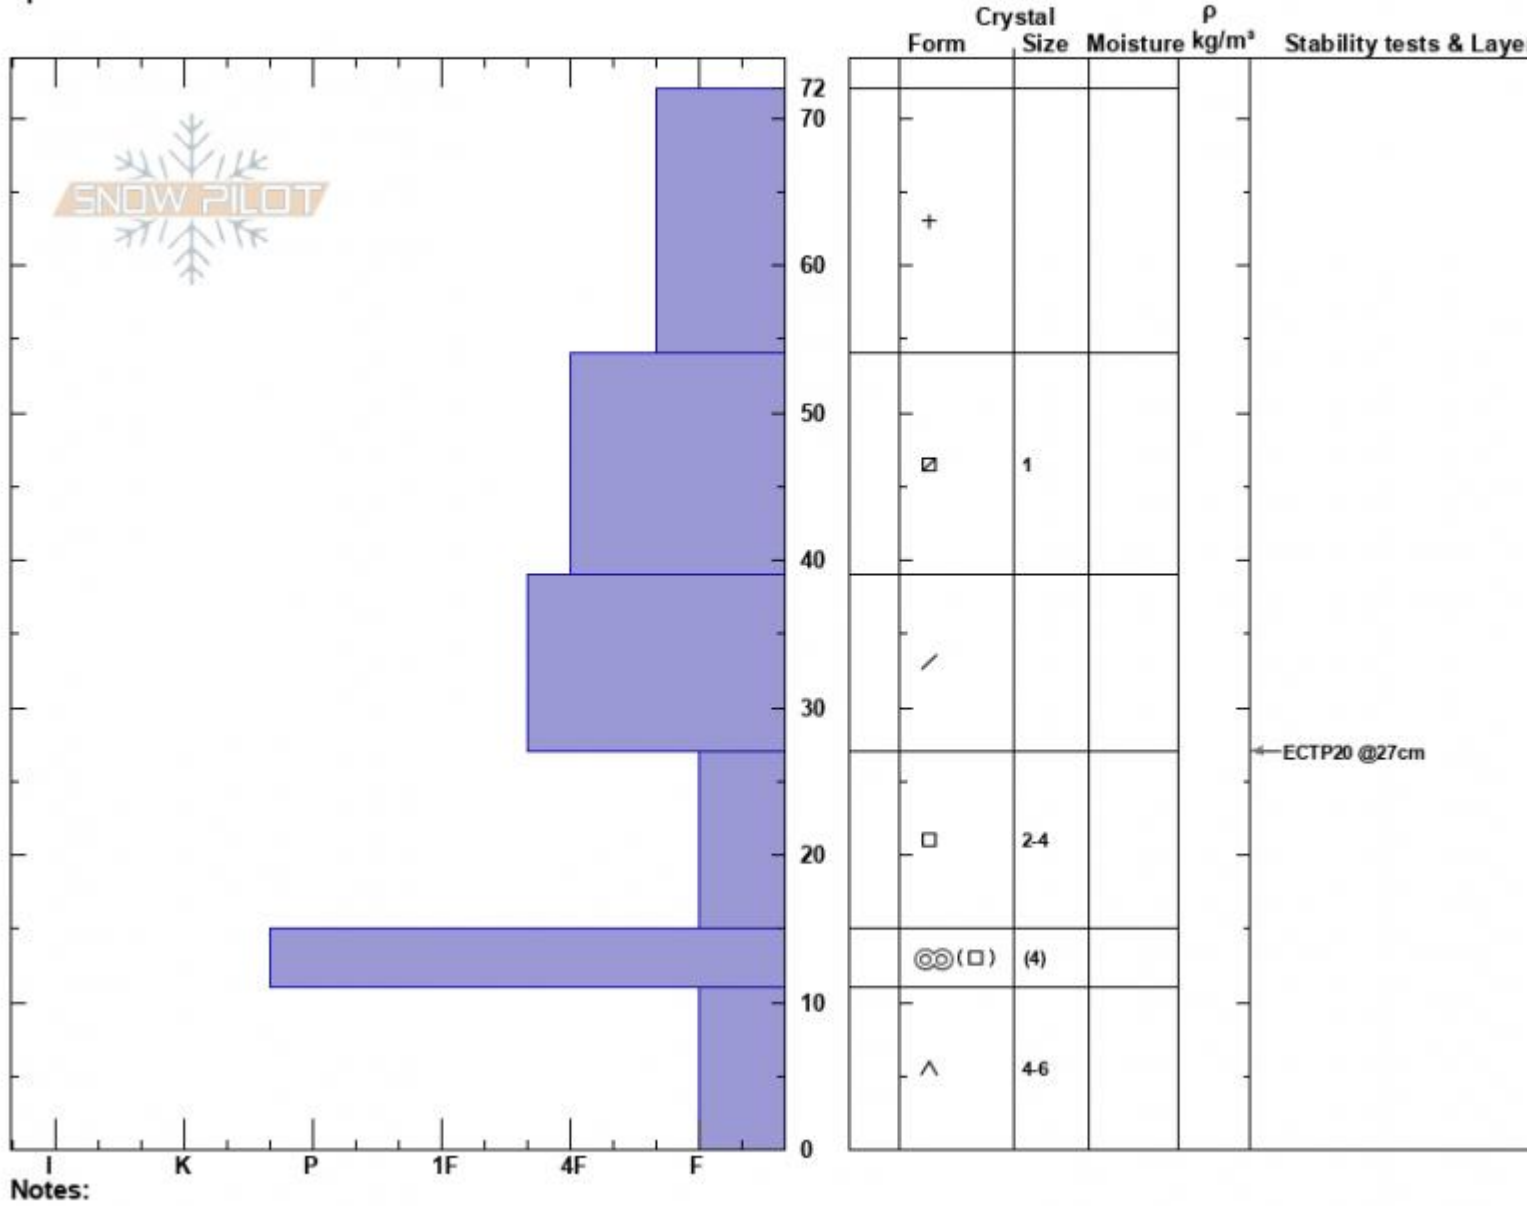

Upper Ramp  
 Bridger Range  
 MT  
 Elevation: 8500 ft  
 Aspect: 45°  
 Specifics:

Zach Peterson  
 12/24/2023 - 11:45am  
 Co-ord: 45.82760N, -110.93225W  
 Slope Angle: 25°  
 Wind Loading: no

Stability: Fair  
 Air Temperature:  
 Sky Cover: CLR  
 Precipitation: NO  
 Wind: SW Moderate

HS:72      **Layer Notes:**  
 27-15cm: Problematic layer

Advisory Region  
 Bridger Range  
 Longitude  
 -110.93W  
 Latitude  
 45.83N  
 Bridger Range, 2023-12-24