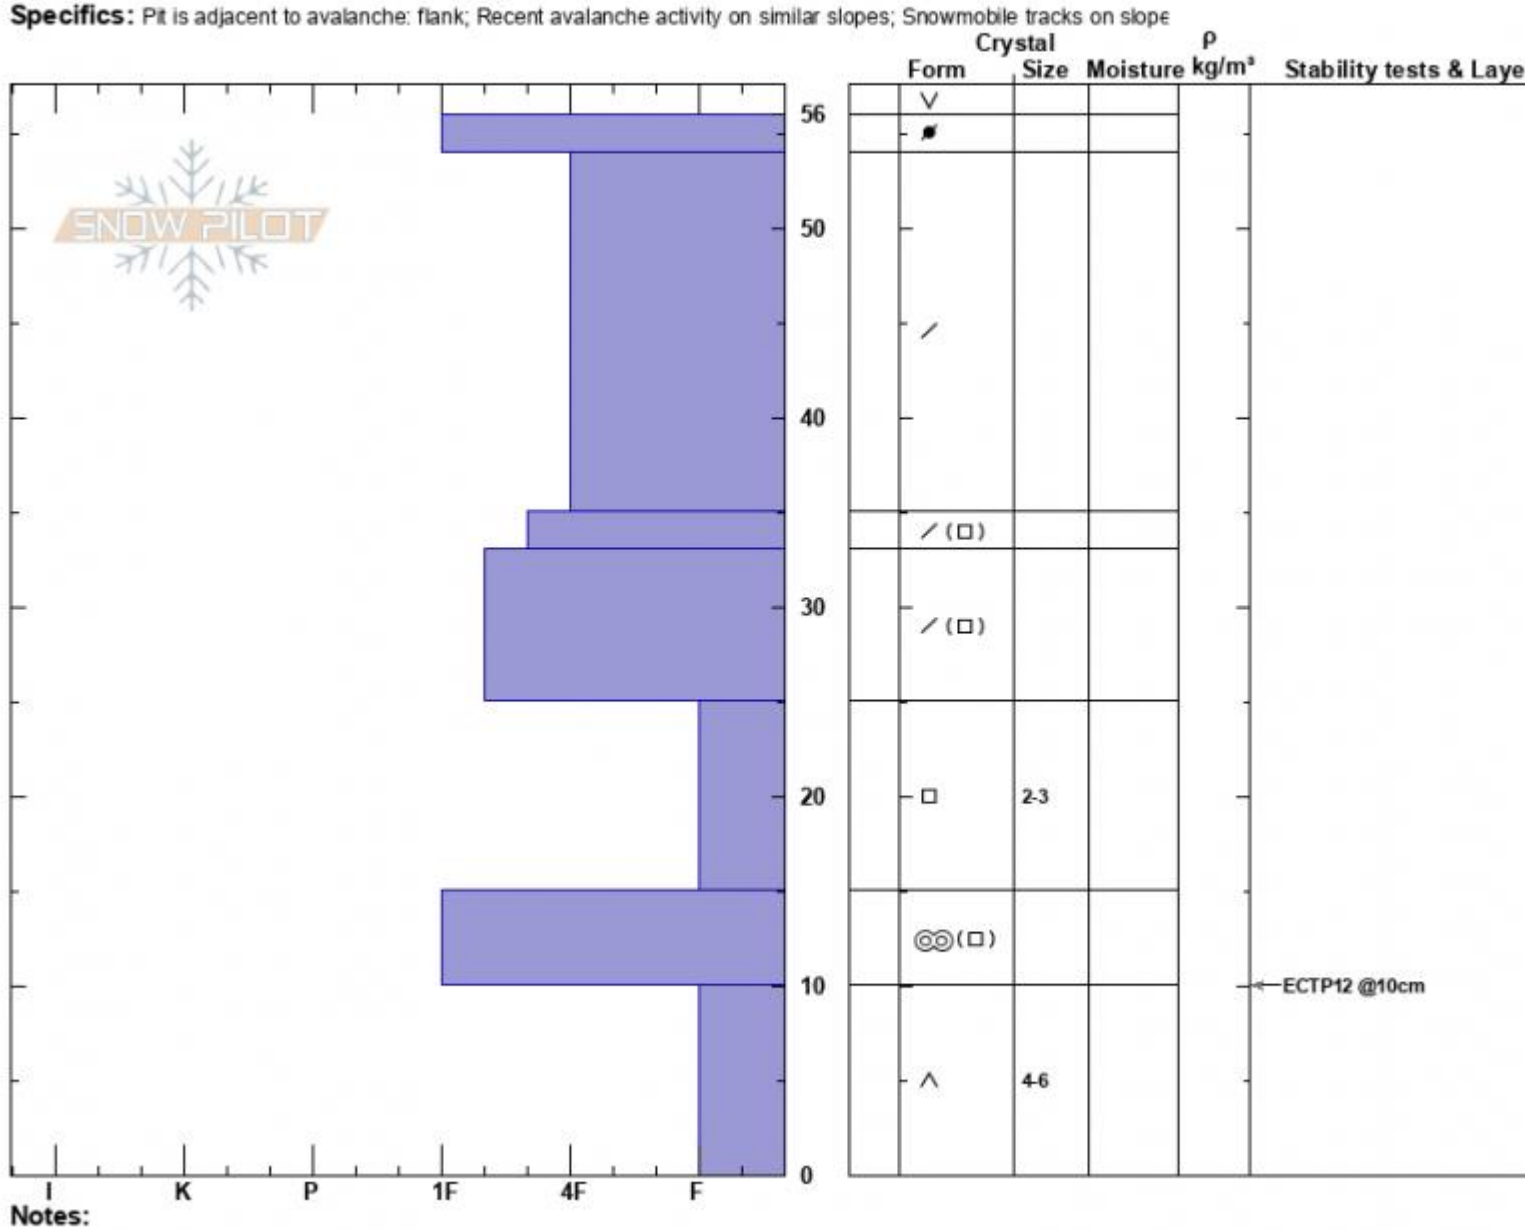

Muddy-Bear Divide
 Madison Range-N
 MT
 Elevation: 9400 ft
 Aspect: 80°
 Specifics: Pit is adjacent to avalanche: flank; Recent avalanche activity on similar slopes; Snowmobile tracks on slope

Ian Hoyer
 12/19/2023 - 12:00pm
 Co-ord: 45.18512N, -111.45623W
 Slope Angle: 34°
 Wind Loading: no

Stability: Fair
 Air Temperature:
 Sky Cover: BKN
 Precipitation: NO
 Wind: Calm

HS:56
 PF:55
 Layer Notes: 25-15cm:Problematic layer

Advisory Region
 Northern Madison
 Longitude
 -111.38W
 Latitude
 45.17N