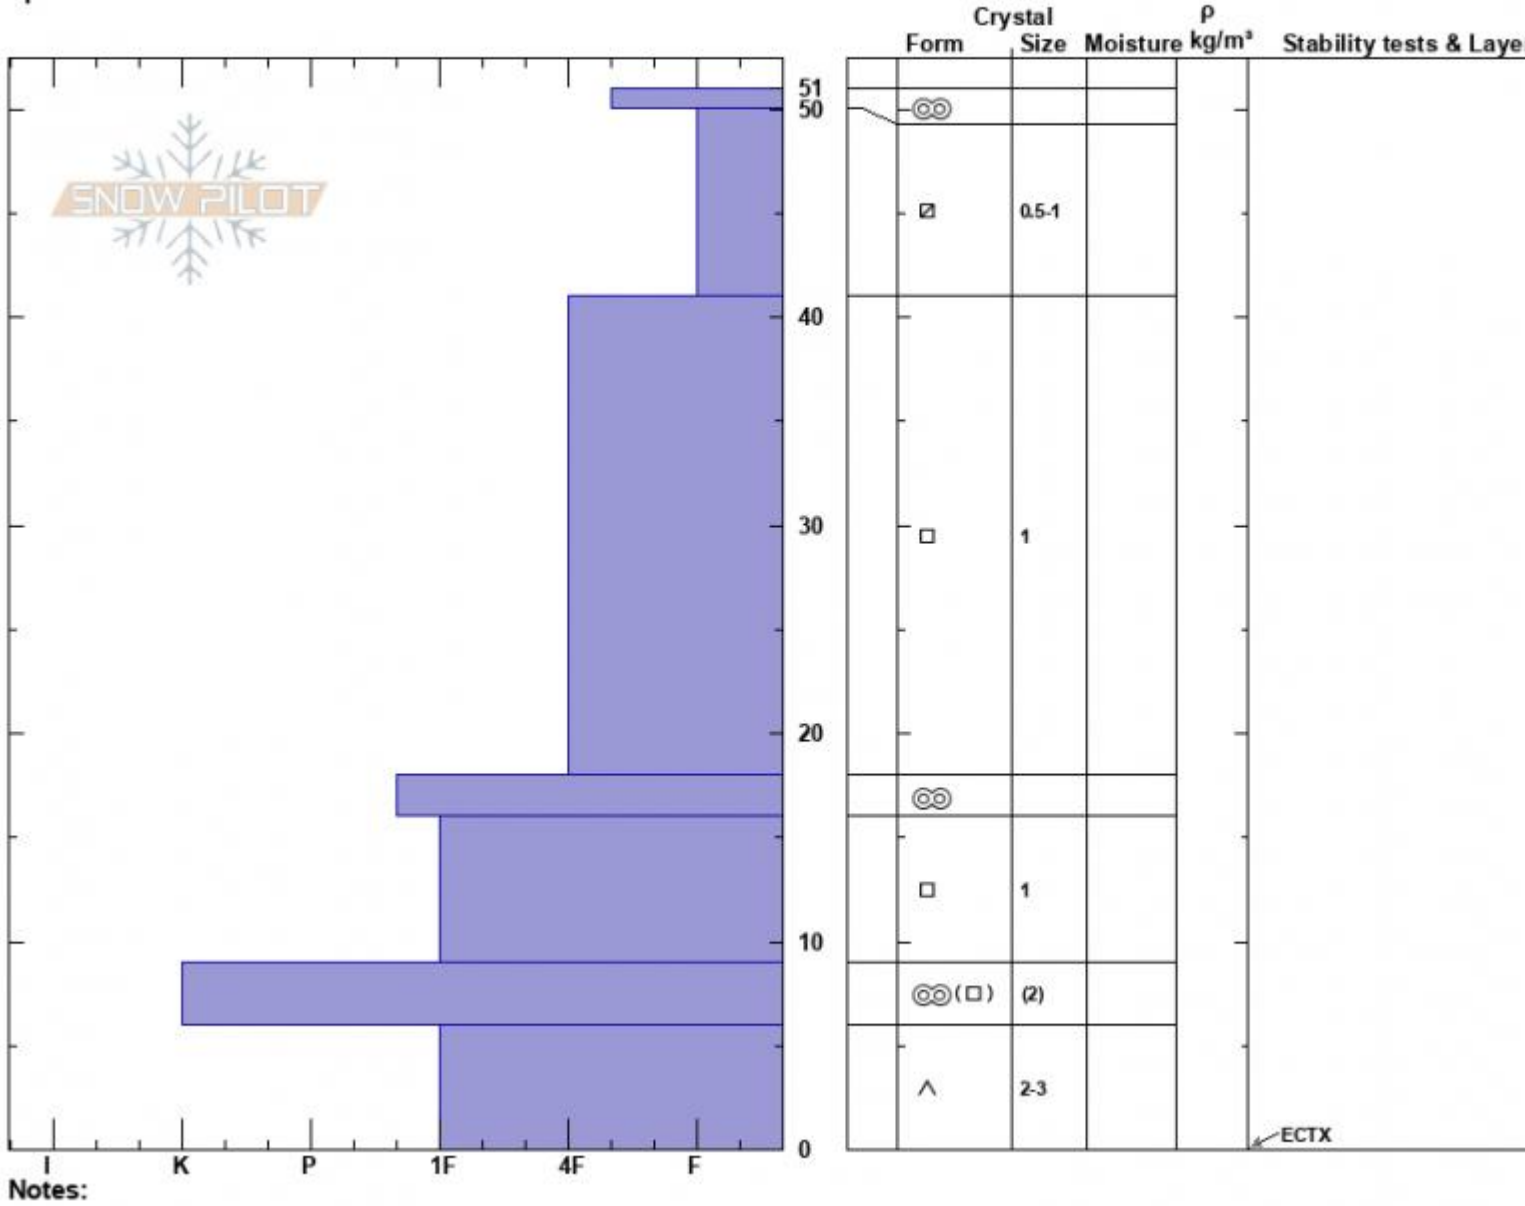

Throne North
 Bridger Range
 MT
 Elevation: 8300 ft
 Aspect: 330°
 Specifics:

Dave Zinn
 12/18/2023 - 12:00pm
 Co-ord: 45.88261N, -110.95303W
 Slope Angle: 26°
 Wind Loading: no

Stability: Fair
 Air Temperature:
 Sky Cover: SCT
 Precipitation: NO
 Wind: S Calm

HS:51
 PF:40
 Layer Notes:

Advisory Region
 Bridger Range
 Longitude
 -110.95W
 Latitude
 45.88N
 Bridger Range, 2023-12-18