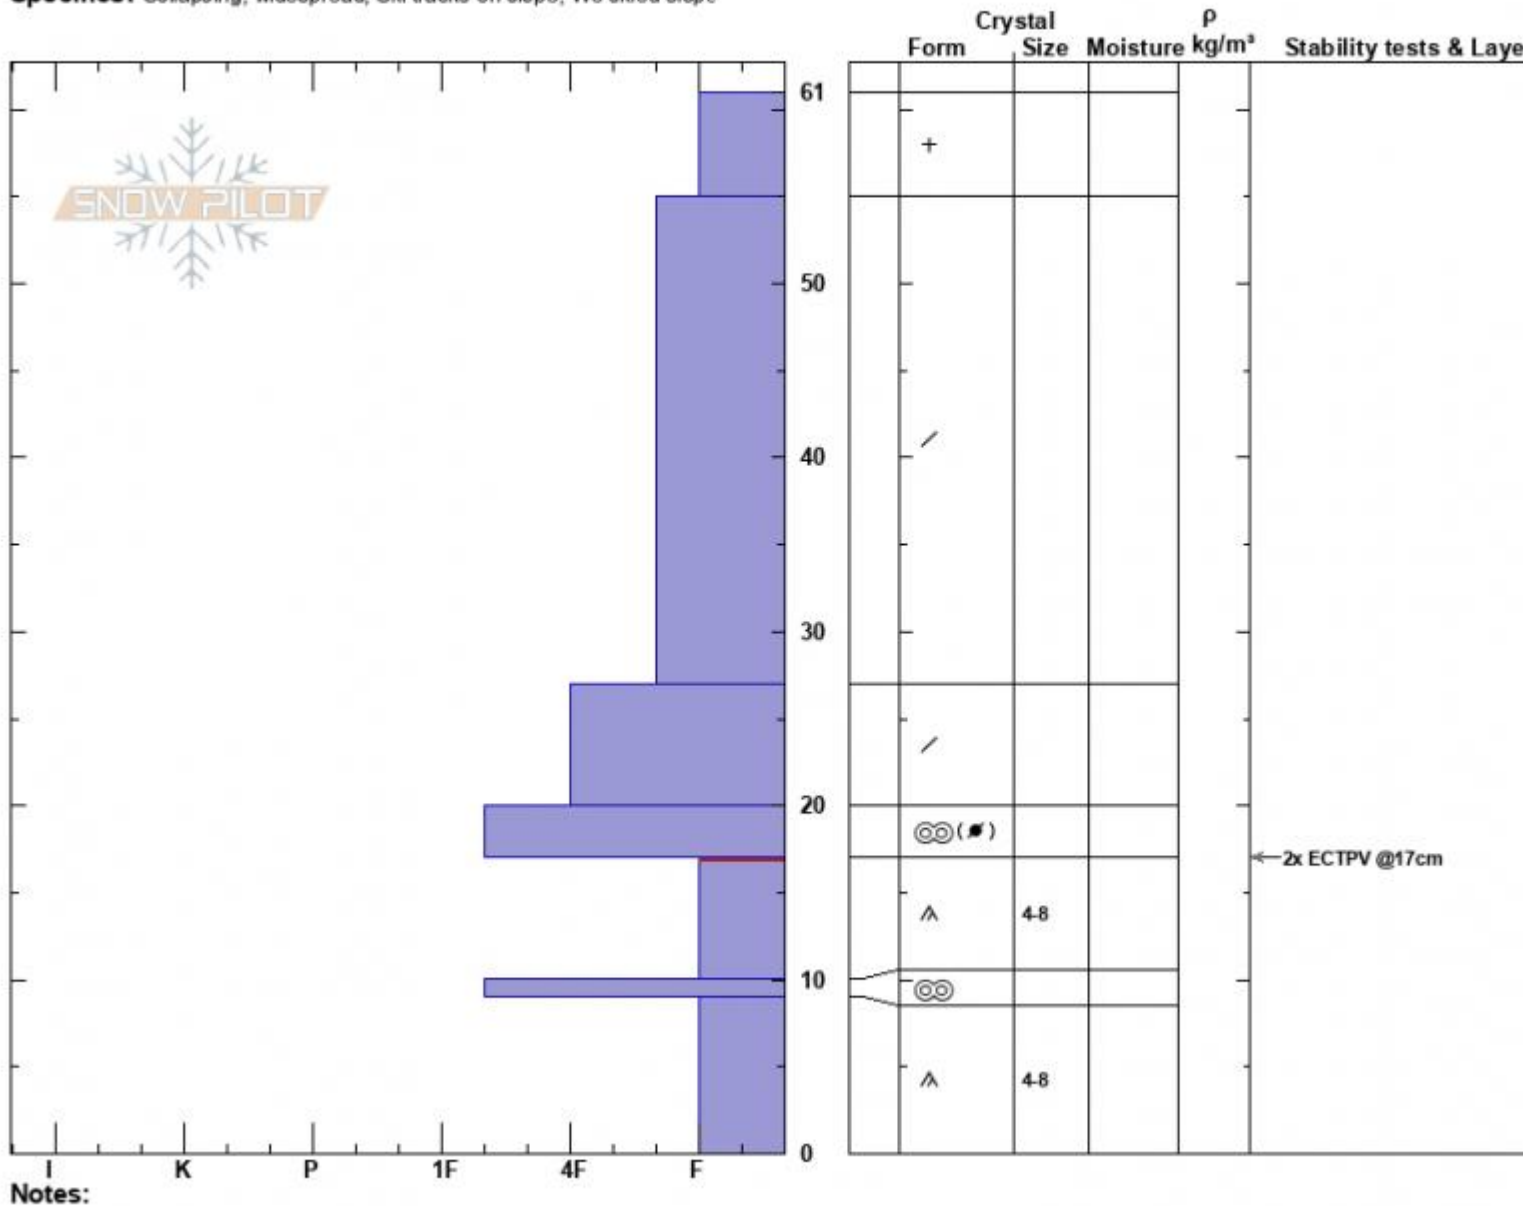

Fingers Meadow  
 Bridger Range  
 MT  
 Elevation: 8100 ft  
 Aspect: 100°  
 Specifics: Collapsing, widespread; Ski tracks on slope; We skied slope

Ian Hoyer  
 12/12/2023 - 11:00am  
 Co-ord: 45.80598N, -110.92829W  
 Slope Angle: 35°  
 Wind Loading: no

Stability: Poor  
 Air Temperature:  
 Sky Cover: BKN  
 Precipitation: NO  
 Wind: Calm

HS:61  
 PF:55  
 PS:35  
 Layer Notes:  
 17-10cm: Problematic layer

Advisory Region  
 Bridger Range  
 Longitude  
 -110.92W  
 Latitude  
 45.82N  
 Bridger Range, 2023-12-12