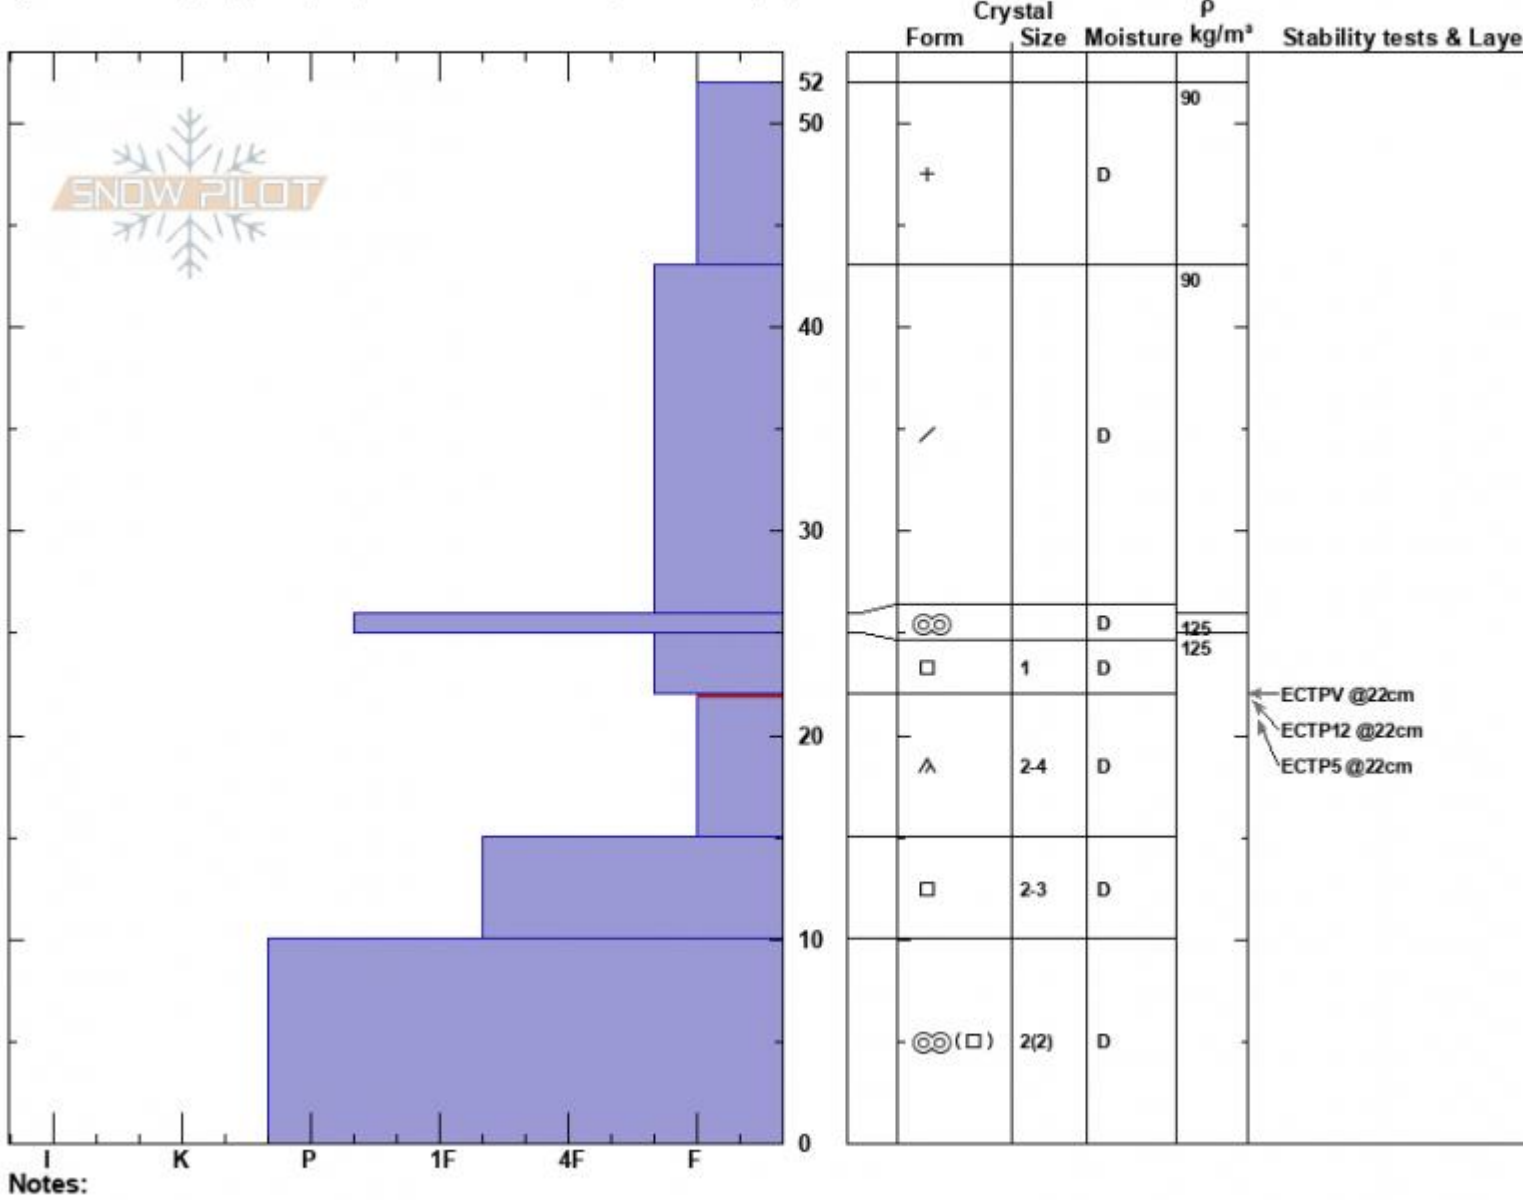

Beehive Basin  
 Madison Range-N  
 MT  
 Elevation: 8700 ft  
 Aspect: 220°

Doug Chabot-Admin  
 12/10/2023 - 11:00am  
 Co-ord: 45.32891N, -111.38644W  
 Slope Angle: 20°  
 Wind Loading: no

Stability: Poor  
 Air Temperature: -3°C  
 Sky Cover: OVC  
 Precipitation: NO  
 Wind: Calm

HS:52  
 Layer Notes:  
 22-15cm: Problematic layer

Specifics: Collapsing, widespread; Recent avalanche activity on similar slopes; Recent avalanche activity on different slopes

Advisory Region  
 Northern Madison  
 Longitude  
 -111.39W  
 Latitude  
 45.34N