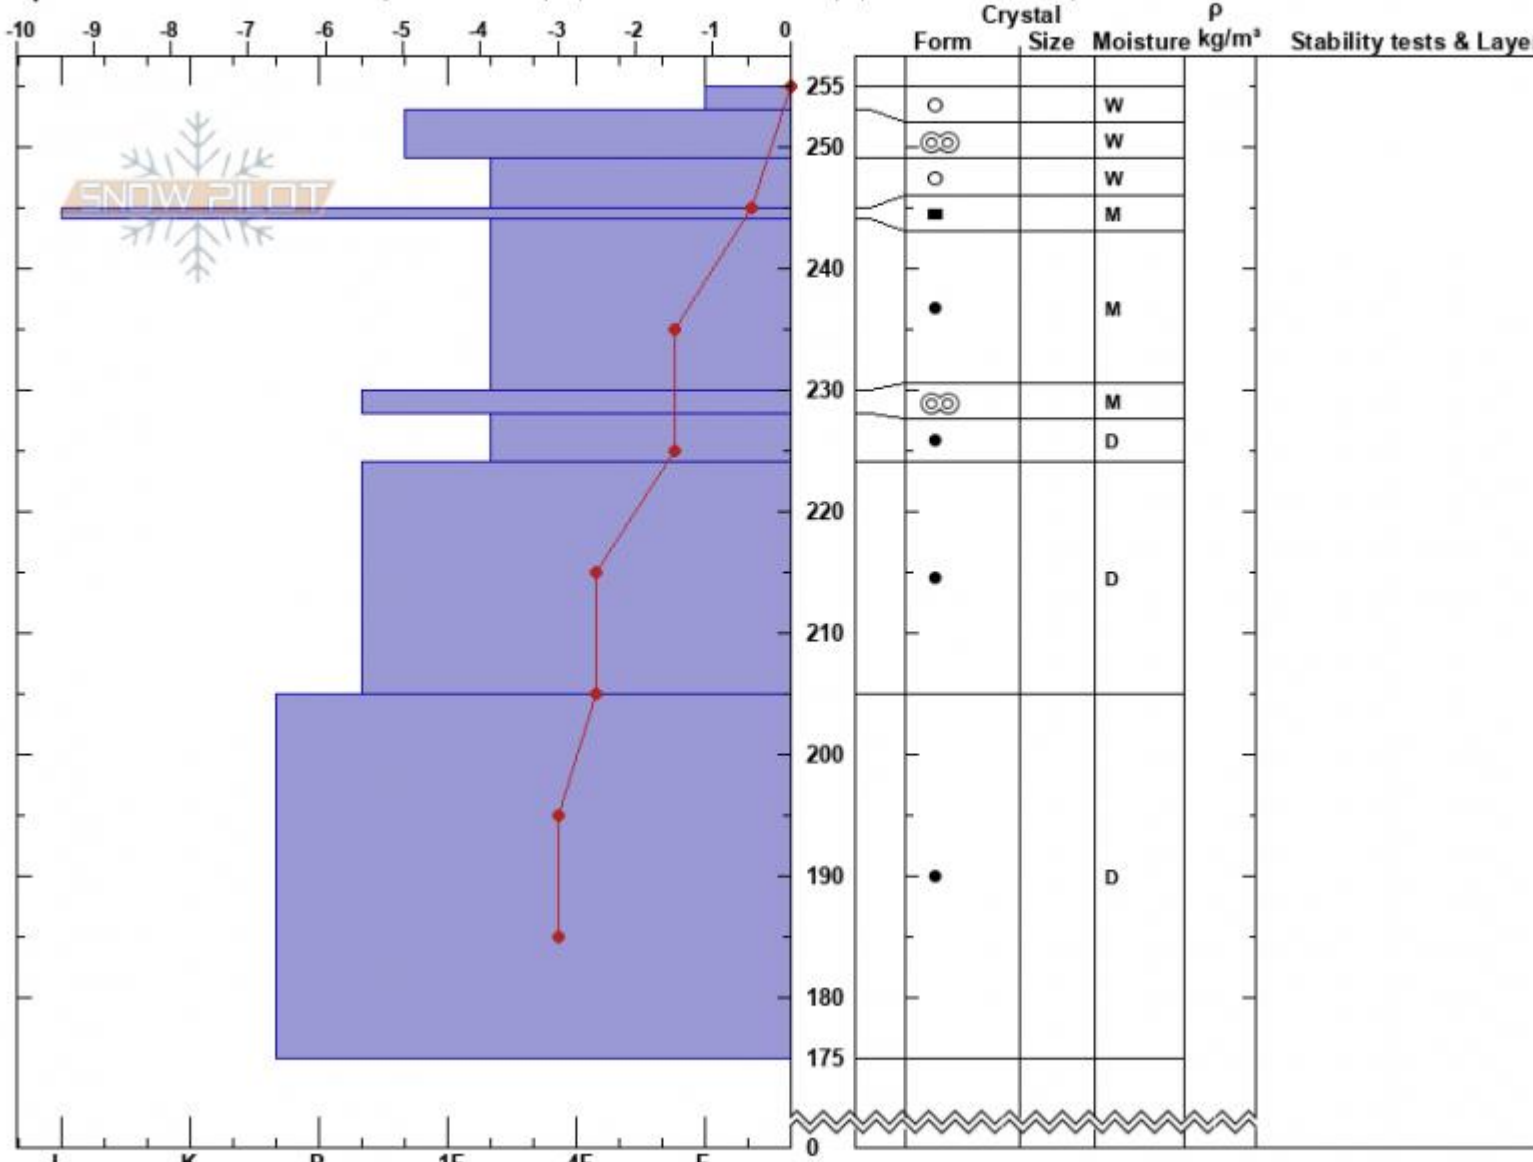

Miller Creek  
 Cooke City  
 MT  
 Elevation: 9315 ft  
 Aspect: 220°

Alex Marienthal  
 04/11/2023 - 12:11pm  
 Co-ord: 45.04764N, -109.95056W  
 Slope Angle: 10°  
 Wind Loading: no

Stability: Poor  
 Air Temperature: 7.5°C  
 Sky Cover: BKN  
 Precipitation: NO  
 Wind: SW Strong

HS:255  
 PF:20  
 Layer Notes: 255-253cm: Problematic layer

Specifics: Recent avalanche activity on different slopes; Snowmobile tracks on slope; We snowmobiled slope

Notes: Recent wet loose activity, up to size D2, on steep southerly slopes and around rock outcrops. A few small wet slabs at lower elevations with shallow

Advisory Region  
 Cooke City  
 Longitude  
 -109.94W  
 Latitude  
 45.02N  
 Cooke City, 2023-04-11