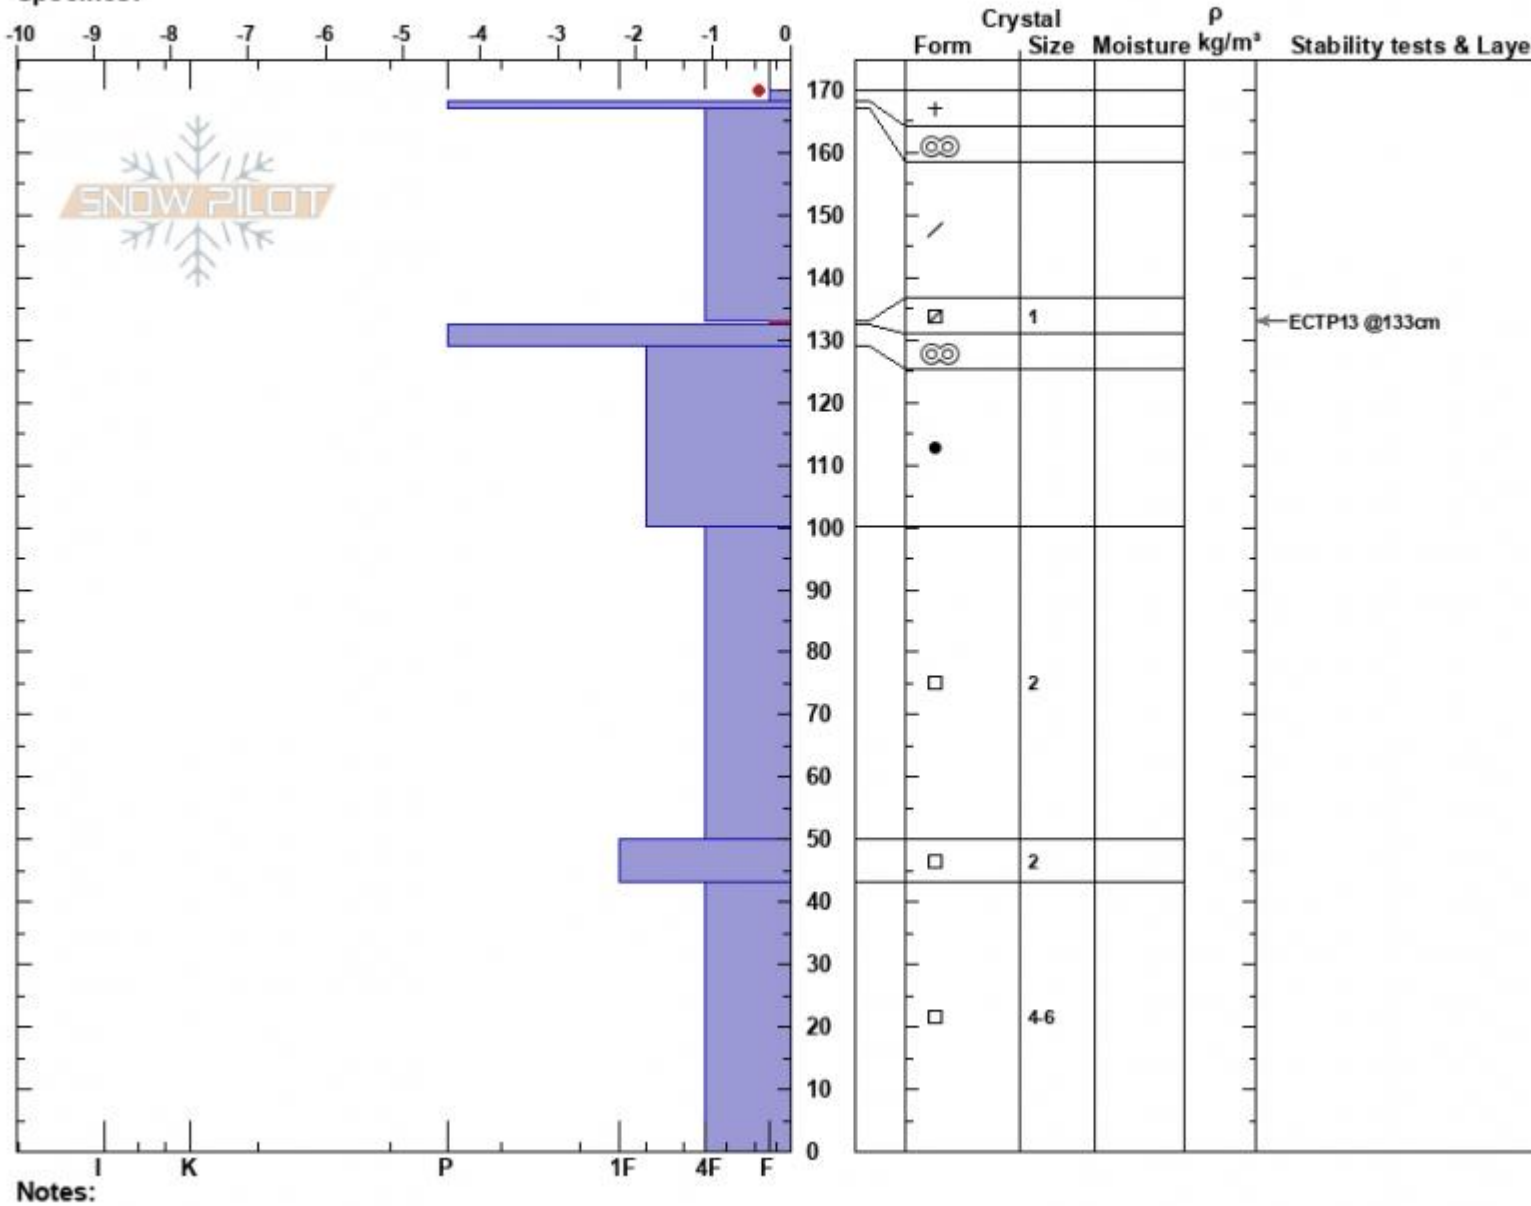

Consolation Hill
 Madison Range-S
 MT
 Elevation: 9230 ft
 Aspect: 112°
 Specifics:

Alex Haddad
 04/06/2023 - 12:52pm
 Co-ord: 44.97243N, -111.27129W
 Slope Angle: 29°
 Wind Loading: no

Stability: Poor
 Air Temperature: -8°C
 Sky Cover: FEW
 Precipitation: NO
 Wind: S Light Breeze

HS:170
 PF:25
 Layer Notes: 133-132.5cm: Problematic layer

Advisory Region
 Southern Madison
 Longitude
 -111.27W
 Latitude
 45.06N
 Southern Madison, 2023-04-06