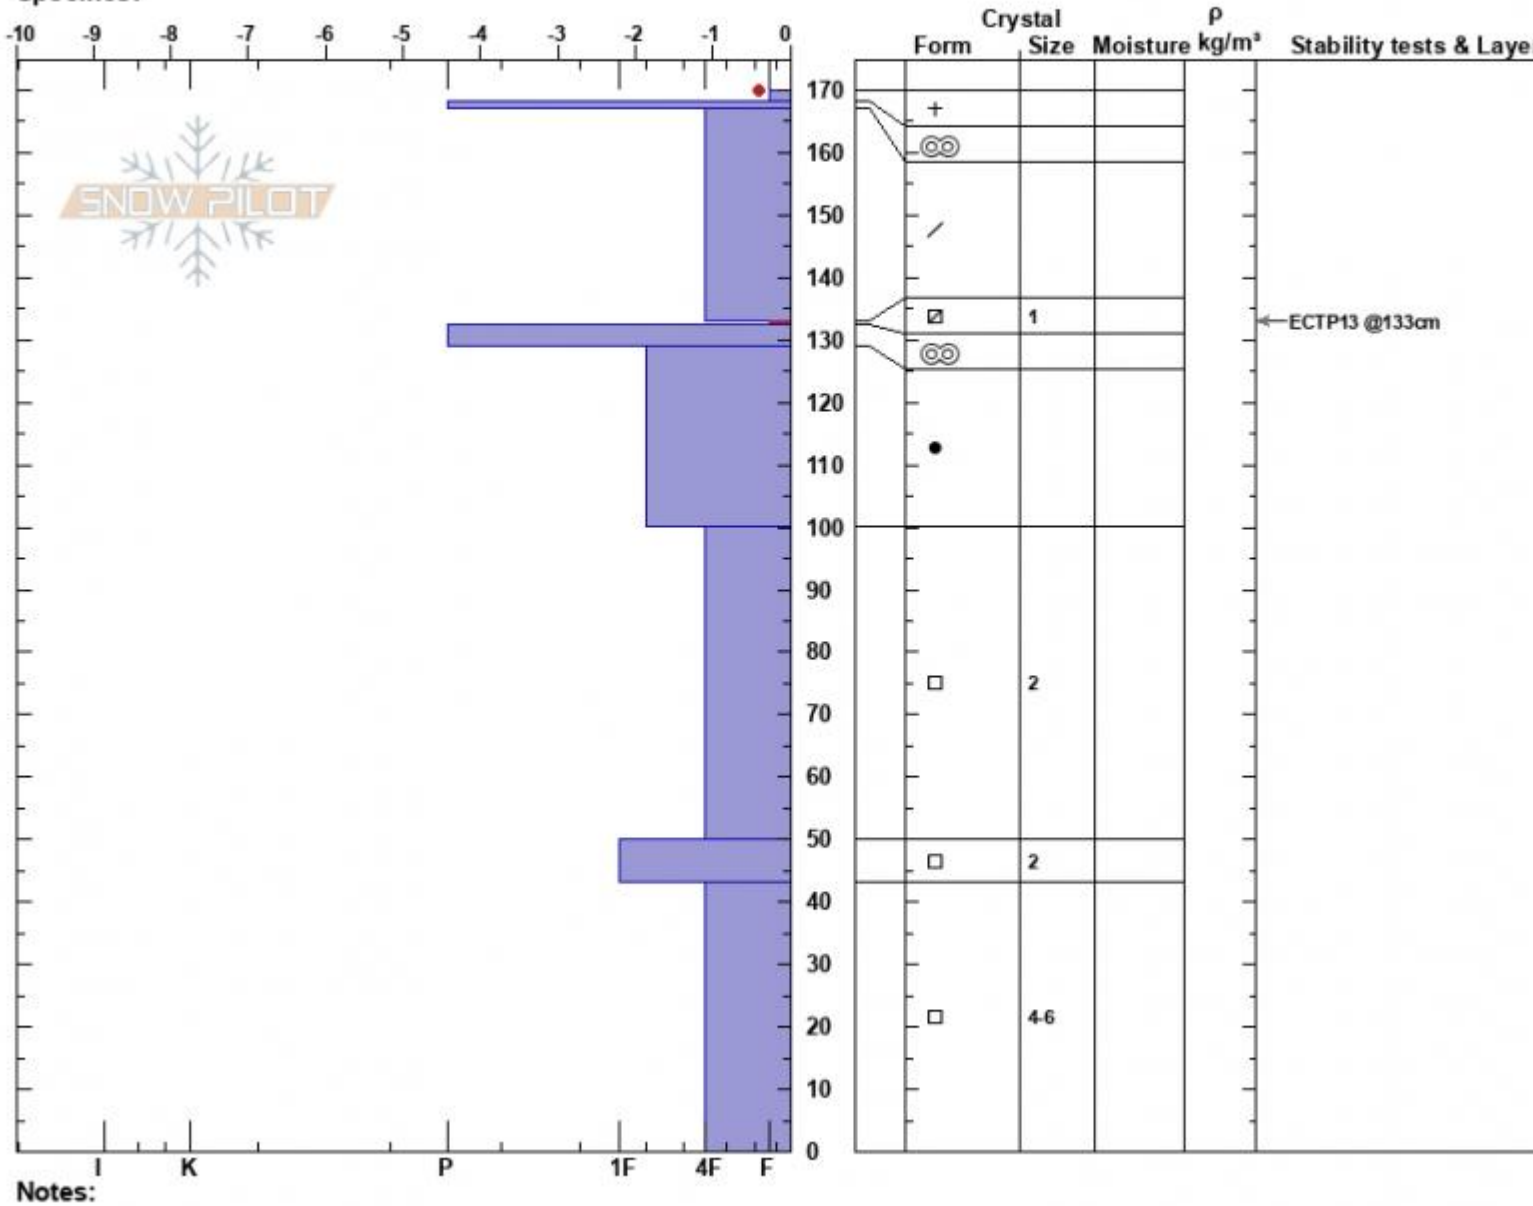

Consolation Hill
 Madison Range-S
 MT
 Elevation: 9230 ft
 Aspect: 112°
 Specifics:

Alex Haddad
 04/06/2023 - 12:52pm
 Co-ord: 44.97243N, -111.27129W
 Slope Angle: 29°
 Wind Loading: no

Stability: Poor
 Air Temperature: -8°C
 Sky Cover: FEW
 Precipitation: NO
 Wind: S Light Breeze

HS:170
 PF:25
 Layer Notes: 133-132.5cm: Problematic layer

Advisory Region
 Southern Madison
 Longitude
 -111.27W
 Latitude
 45.06N
 Southern Madison, 2023-04-06