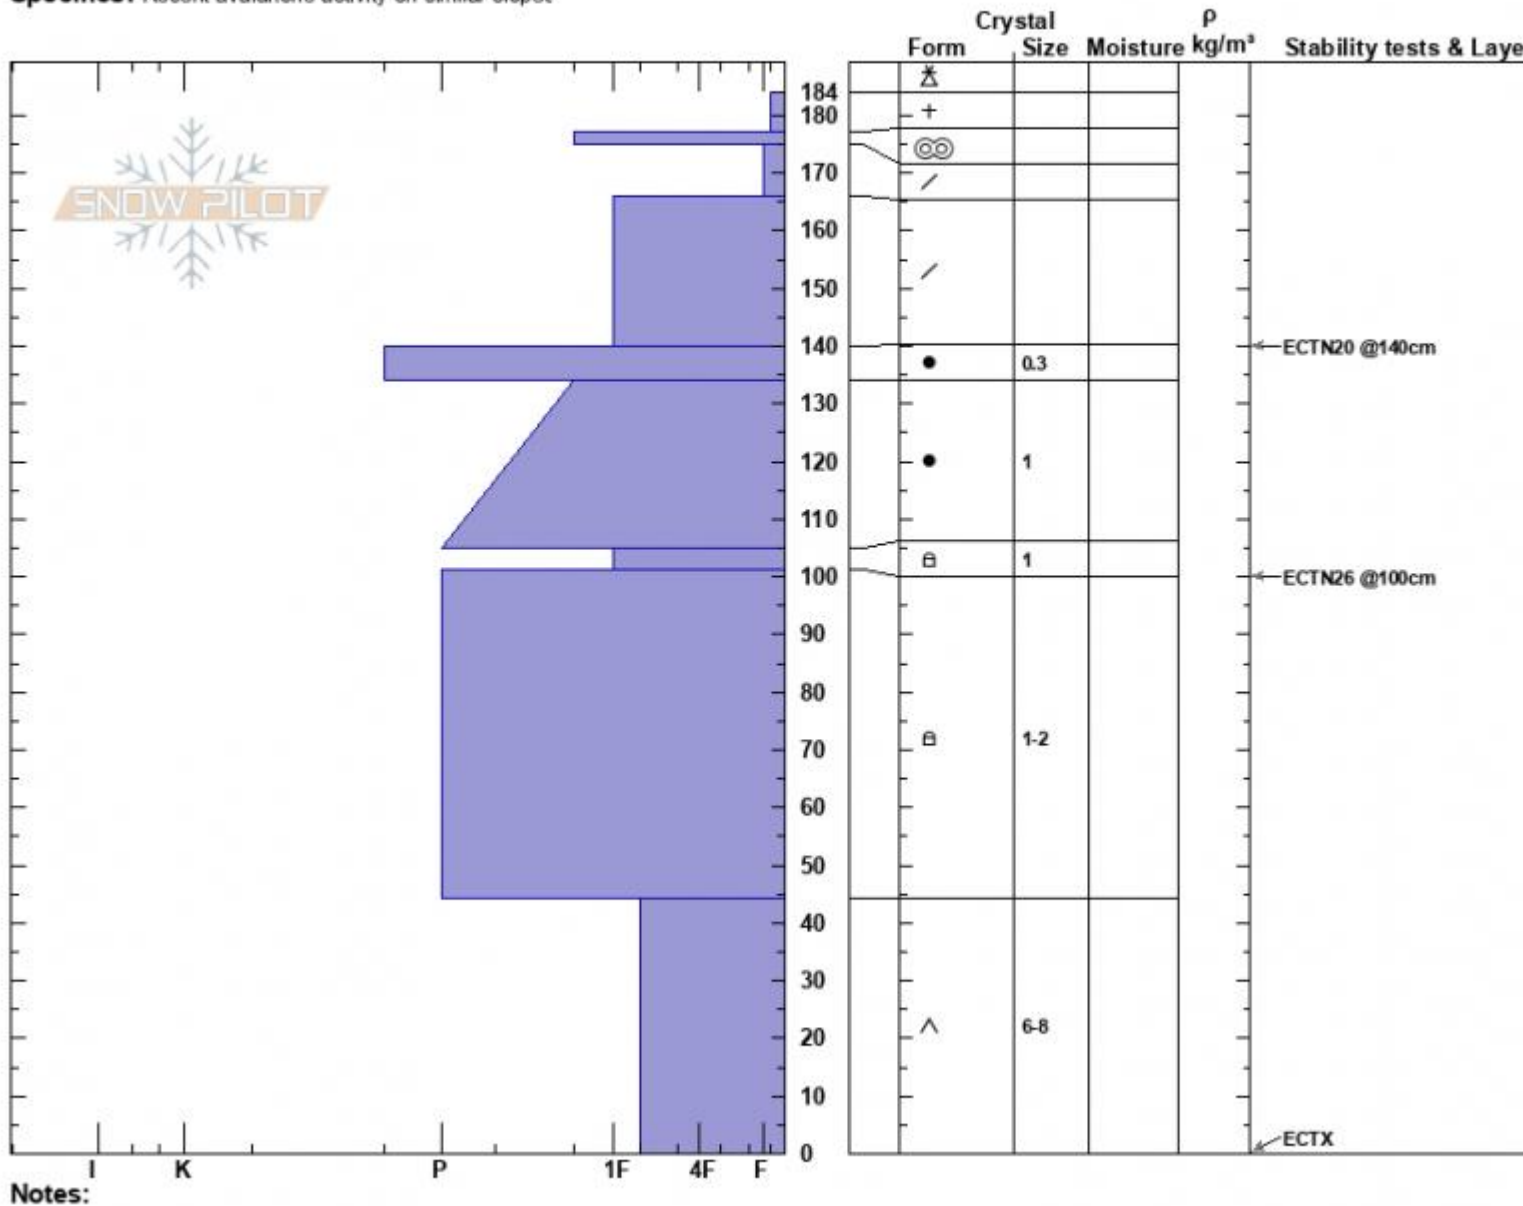

Mt Blackmore
 Gallatin Range-N
 MT
 Elevation: 9830 ft
 Aspect: 90°
 Specifics: Recent avalanche activity on similar slopes

Alex Haddad
 03/24/2023 - 11:54am
 Co-ord: 45.44545N, -111.00187W
 Slope Angle: 36°
 Wind Loading: no

Stability: Poor
 Air Temperature:
 Sky Cover: OVC
 Precipitation: S-1
 Wind: NE Light Breeze

HS:184
 PF:20
 PS:10
 Layer Notes:

Notes:
 Advisory Region
 Northern Gallatin
 Longitude
 -111.00W
 Latitude
 45.44N
 Northern Gallatin, 2023-03-24