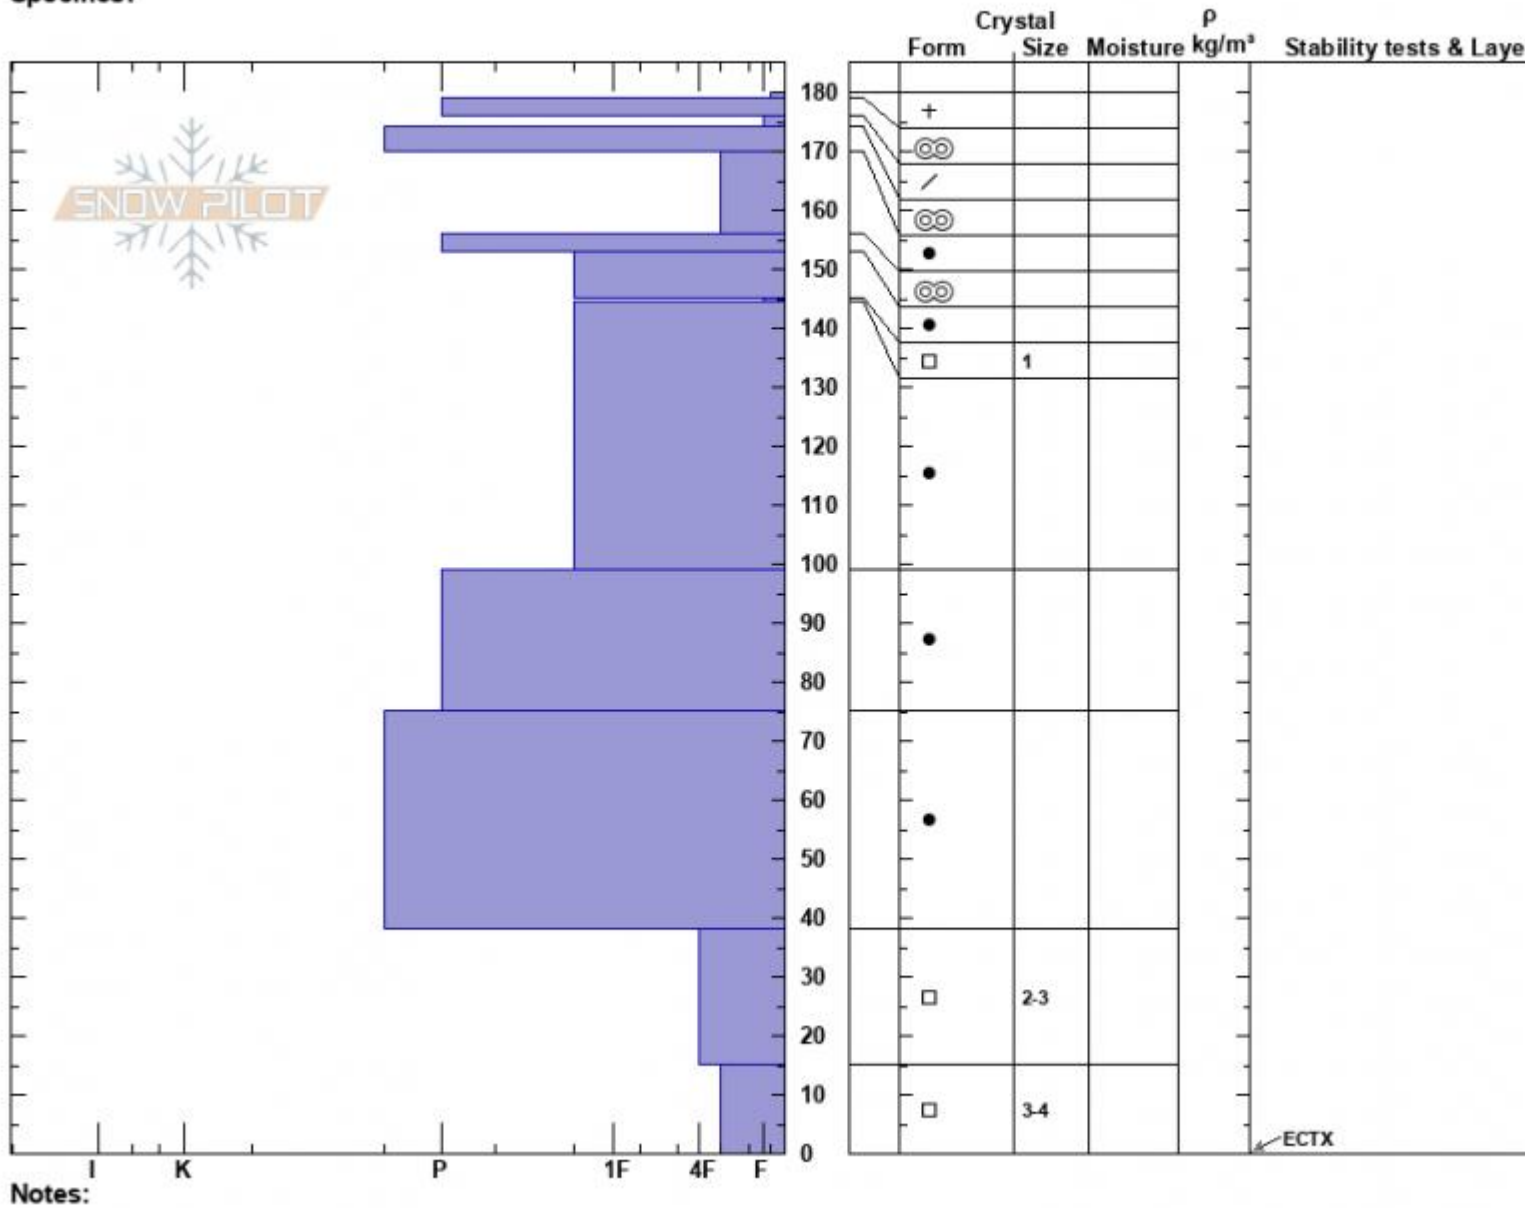

Throne South
 Bridger Range
 MT
 Elevation: 8360 ft
 Aspect: 191°
 Specifics:

Alex Haddad
 03/23/2023 - 11:36am
 Co-ord: 45.88027N, -110.95219W
 Slope Angle: 25°
 Wind Loading: no

Stability: Good
 Air Temperature:
 Sky Cover: CLR
 Precipitation: NO
 Wind: S Calm

HS:180
 PF:5
 PS:25
 Layer Notes:
 145-144.5cm: Problematic layer

PS: 5, PF: 25

Advisory Region
 Bridger Range
 Longitude
 -110.95W
 Latitude
 45.88N

Bridger Range, 2023-03-23