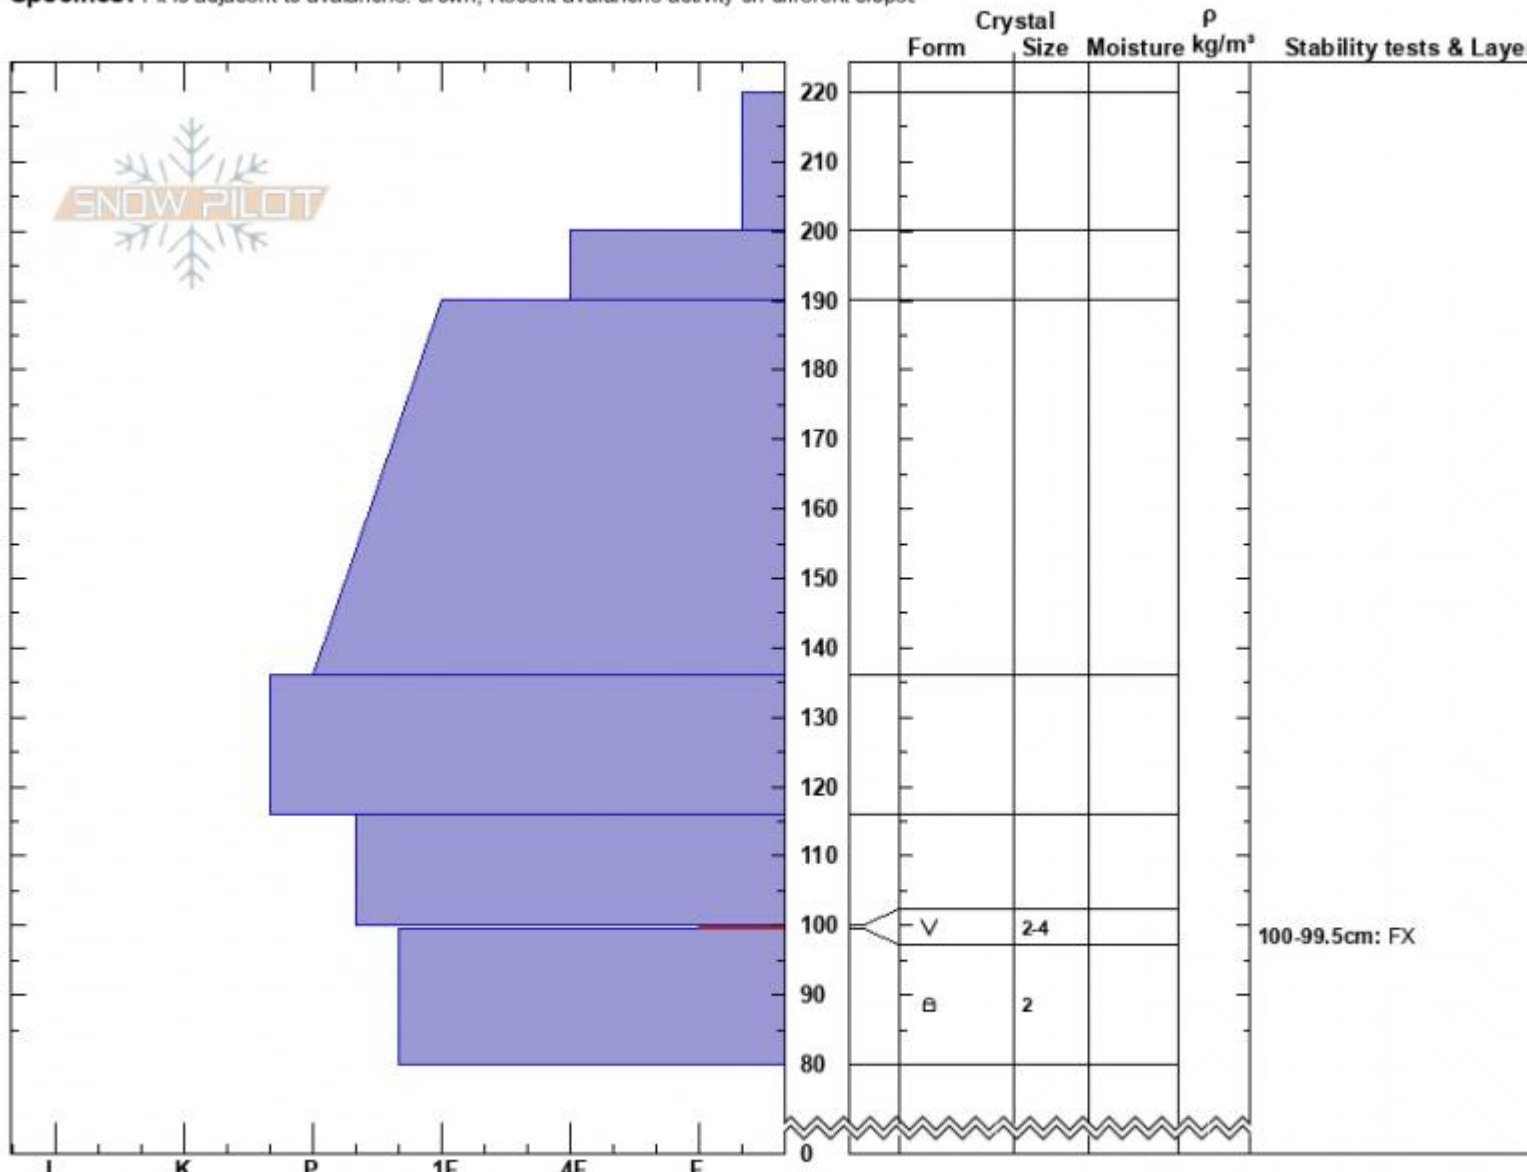

Daisy Pass Ava  
 Cooke City  
 MT  
 Elevation: 10200 ft  
 Aspect: 212°  
 Specifics: Pit is adjacent to avalanche: crown;

Doug Chabot-Admin  
 03/04/2023 - 10:20am  
 Co-ord: 45.05537N, -109.95263W  
 Slope Angle: 31°  
 Wind Loading: previous

Stability:  
 Air Temperature: -7°C  
 Sky Cover: OVC  
 Precipitation: NO  
 Wind: W Light Breeze

HS:220  
 Layer Notes:  
 100-99.5cm: FX  
 100-99.5cm: Problematic layer

Advisory Region  
 Cooke City  
 Longitude  
 -109.96W  
 Latitude  
 45.05N  
 Avalanche Details: [skier triggered large slide near Daisy](#)  
 Cooke City, 2023-03-05