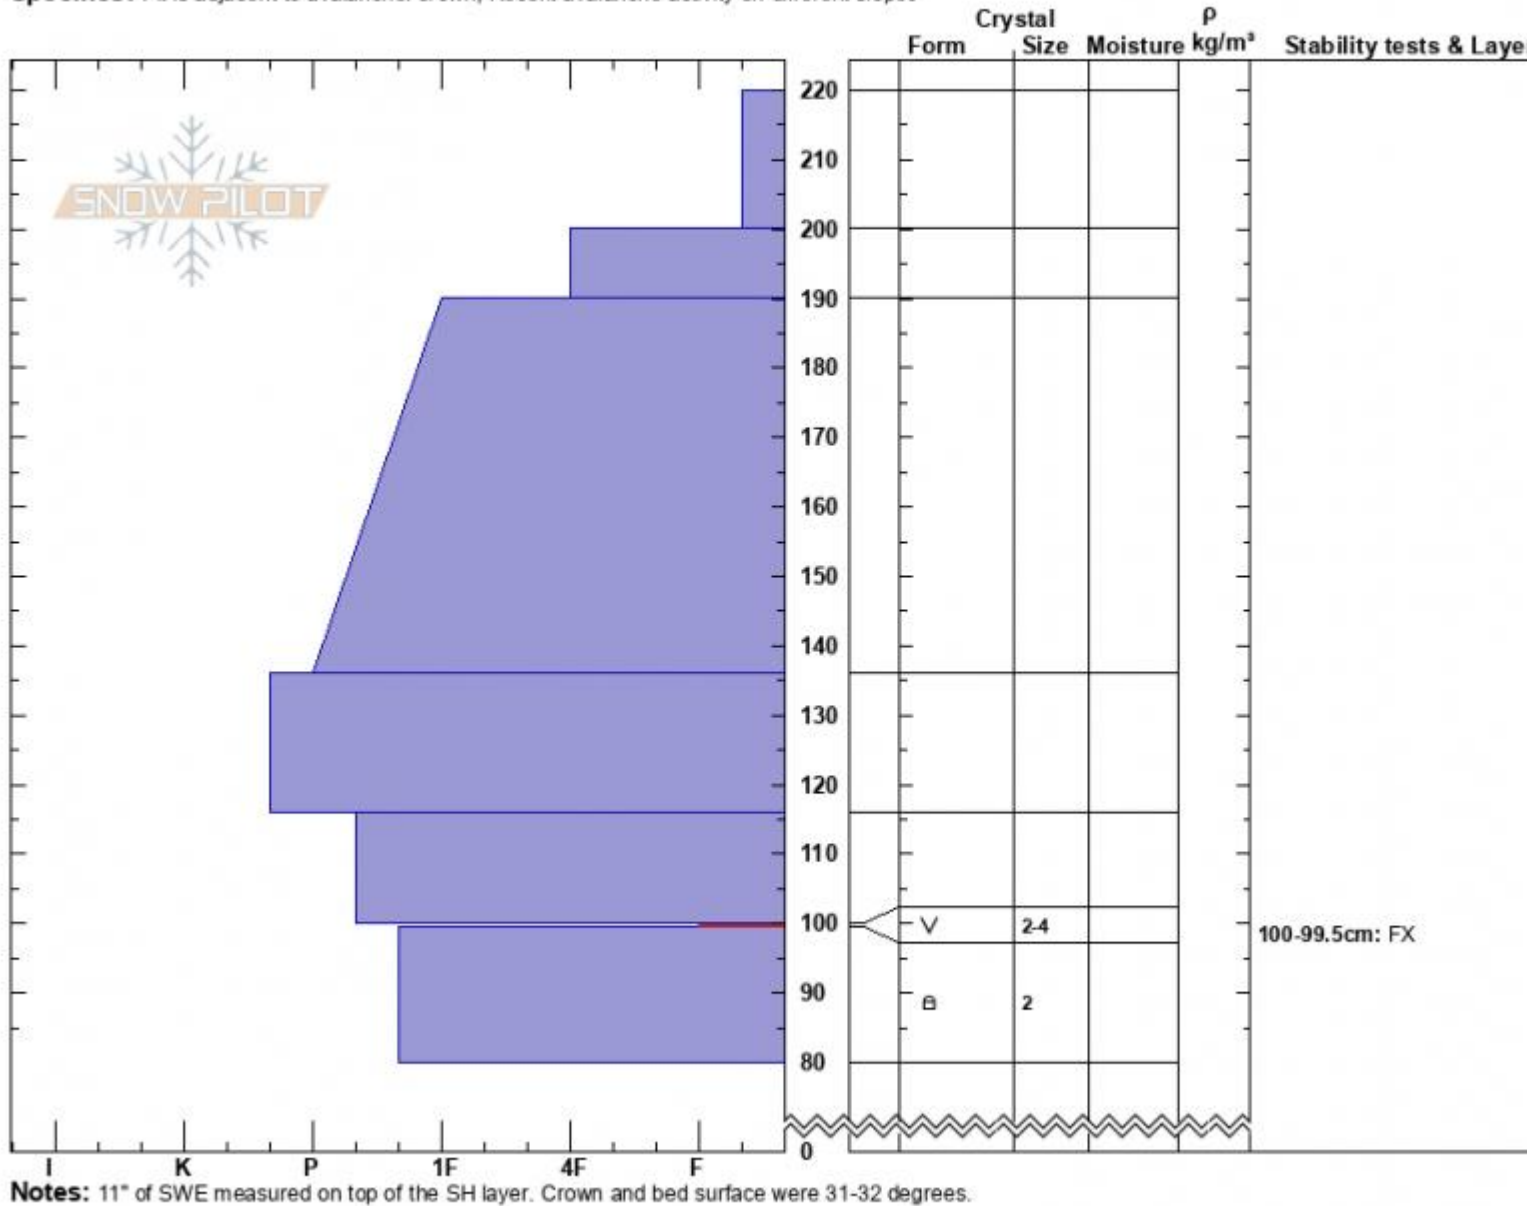

Daisy Pass Ava  
 Cooke City  
 MT  
 Elevation: 10200 ft  
 Aspect: 212°  
 Specifics: Pit is adjacent to avalanche: crown;

Doug Chabot-Admin  
 03/04/2023 - 10:20am  
 Co-ord: 45.05537N, -109.95263W  
 Slope Angle: 31°  
 Wind Loading: previous

Stability:  
 Air Temperature: -7°C  
 Sky Cover: OVC  
 Precipitation: NO  
 Wind: W Light Breeze

HS:220  
 Layer Notes:  
 100-99.5cm: FX  
 100-99.5cm: Problematic layer

Advisory Region  
 Cooke City  
 Longitude  
 -109.96W  
 Latitude  
 45.05N  
 Avalanche Details: [skier triggered large slide near Daisy](#)  
 Cooke City, 2023-03-05