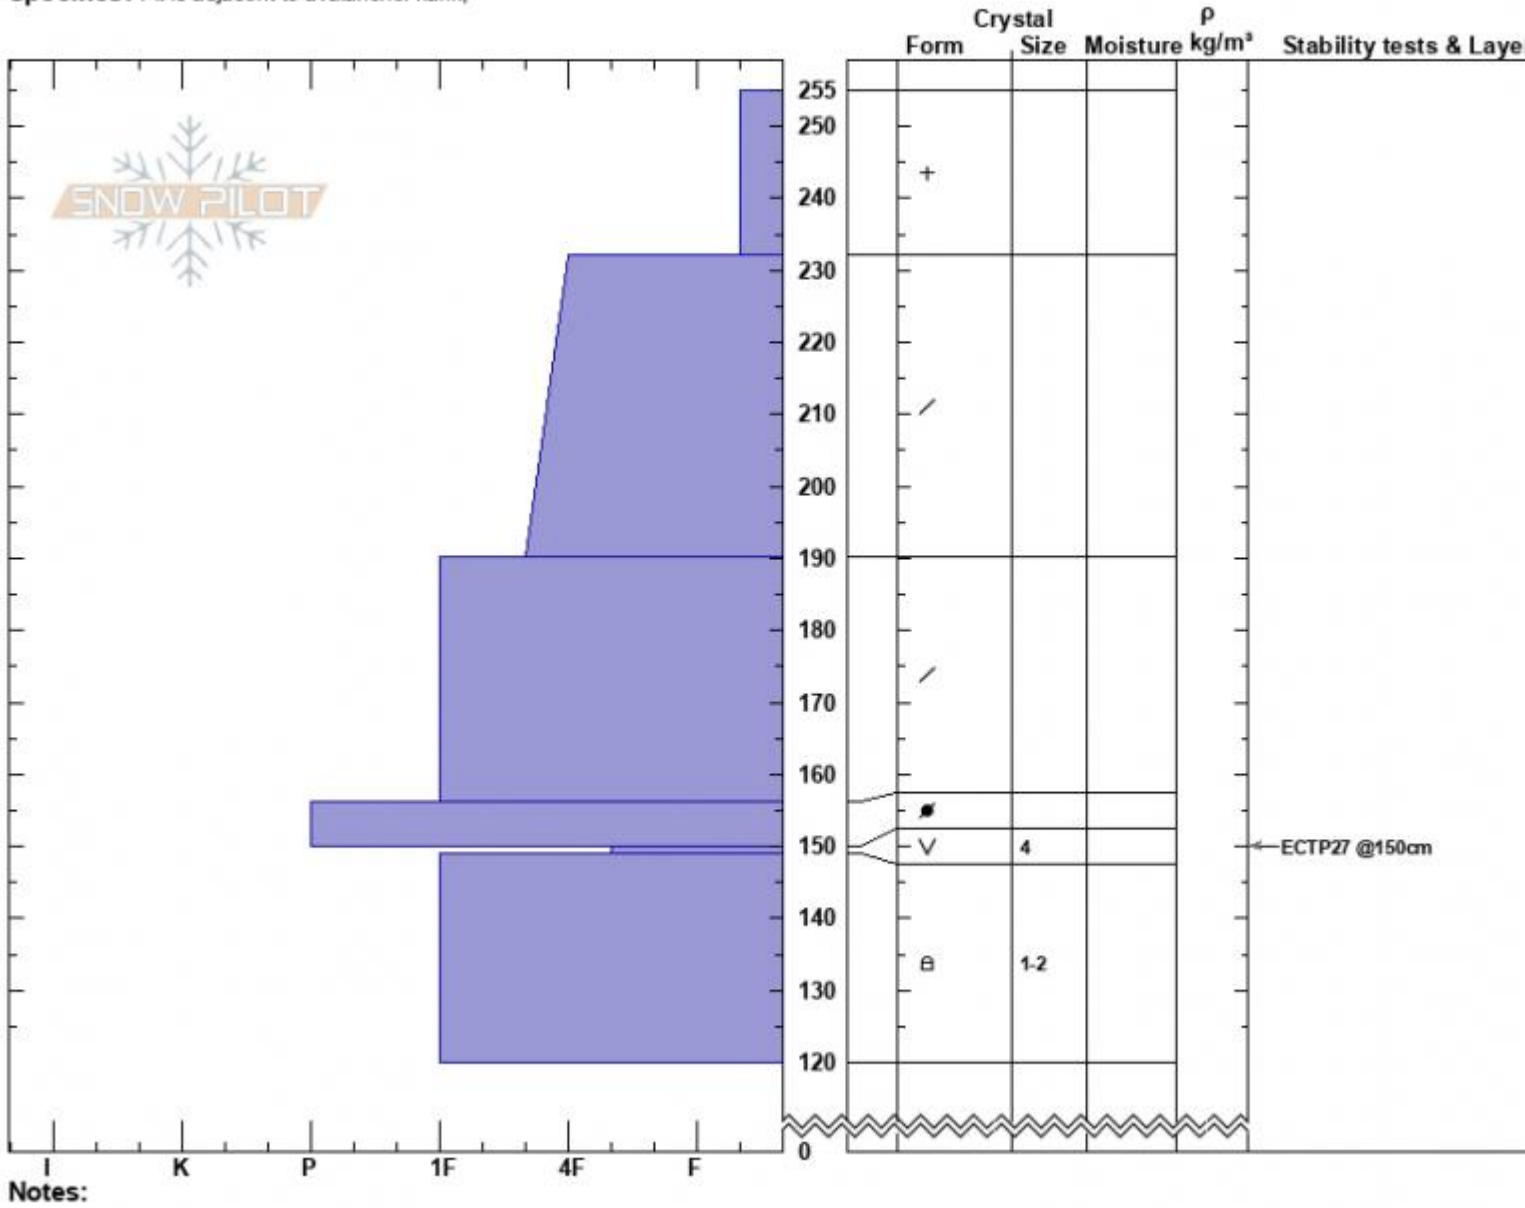

Sage Basin Avalanche  
 Madison Range-S  
 MT  
 Elevation: 9200 ft  
 Aspect: 19°  
 Specifics: Pit is adjacent to avalanche: flank;

Dave Zinn  
 03/01/2023 - 11:15am  
 Co-ord: 44.95055N, -111.31178W  
 Slope Angle: 38°  
 Wind Loading: previous

Stability: Fair  
 Air Temperature:  
 Sky Cover: OVC  
 Precipitation: S-1  
 Wind: Calm

HS:255    **Layer Notes:**  
 150-149cm: Problematic layer

Advisory Region  
 Southern Madison  
 Longitude  
 -111.27W  
 Latitude  
 45.06N

**Avalanche Details:** [Natural Avalanche Sage Basin](#)  
 Southern Madison, 2023-03-01