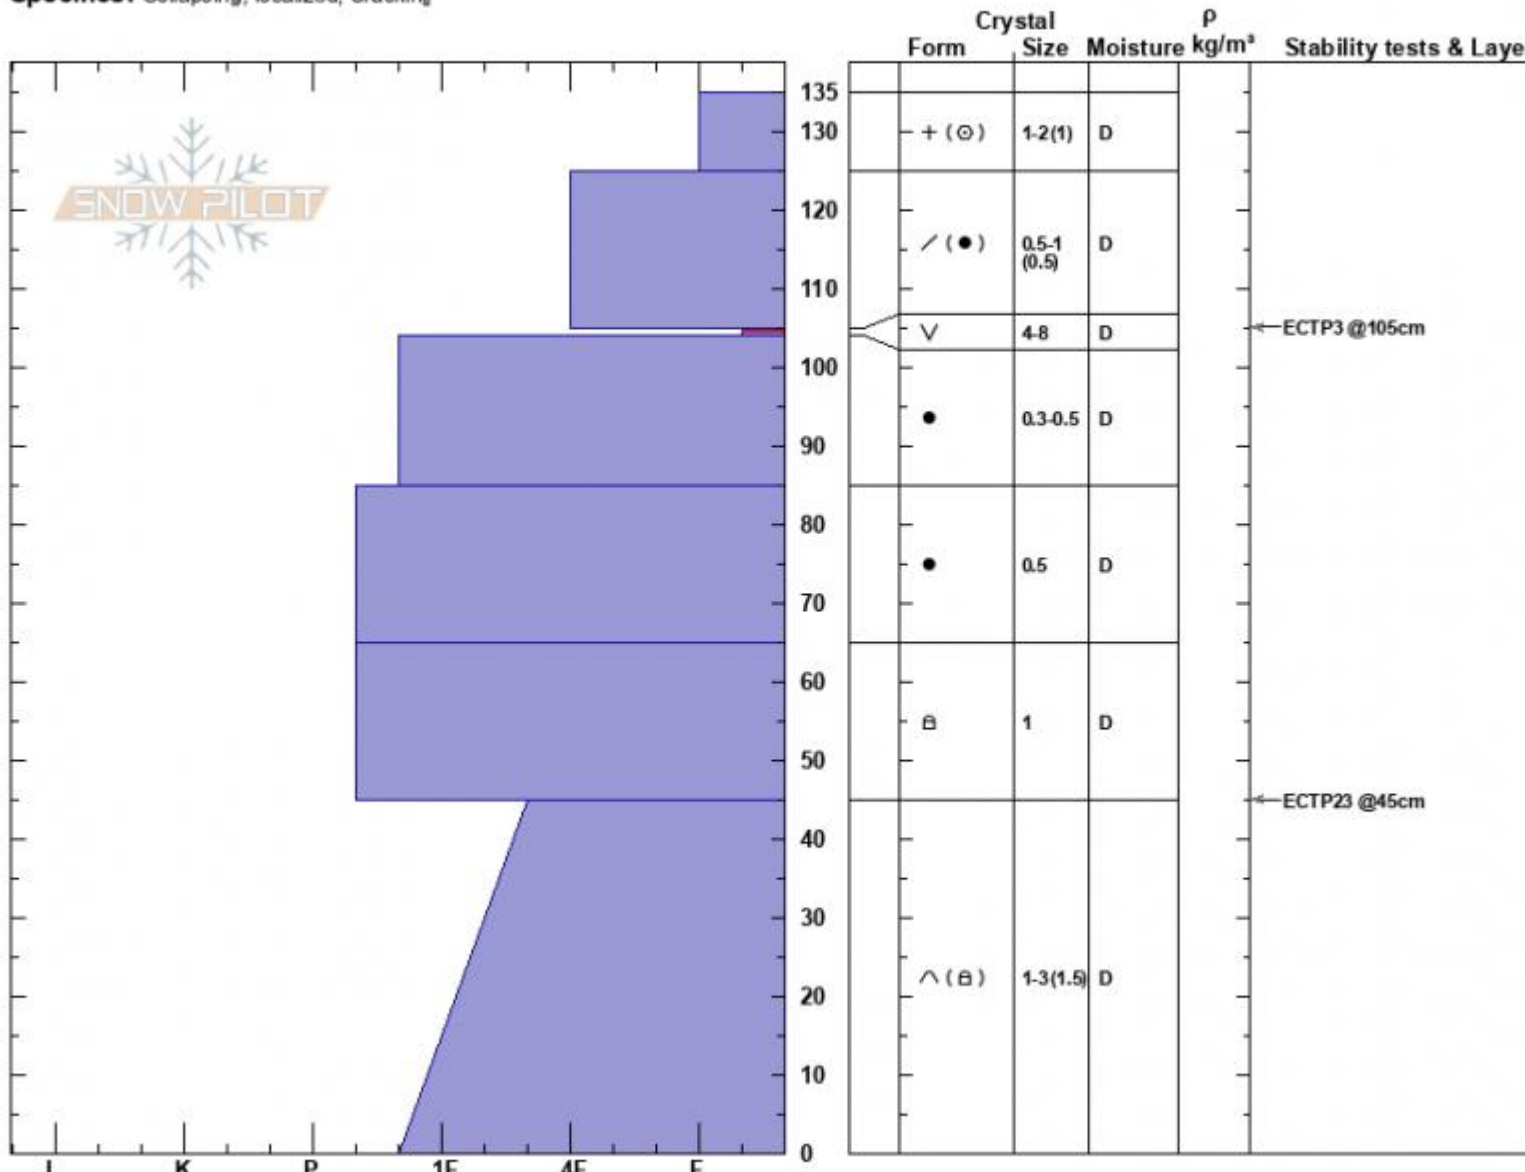

Hebgen/Trappers
 Madison Range-S
 MT
 Elevation: 2779 m
 Aspect: 115°
 Specifics: Collapsing, localized; Cracking

Karl Birkeland
 01/11/2023 - 2:00pm
 Co-ord: 44.83274N, -111.34953W
 Slope Angle: 18°
 Wind Loading: no

Stability: Poor
 Air Temperature:
 Sky Cover: SCT
 Precipitation: NO
 Wind: Calm

HS:135 Layer Notes:
 105-104cm: Problematic layer

Notes: Whumpf triggered up near the ridge. Appeared to collapse on surface hoar layer. Depths in this zone were variable as there were some old fallen trees.

Advisory Region
 Lionhead Range
 Longitude
 -111.34W
 Latitude
 44.84N
Avalanche Details: [Whumpf on Surface hoar at Hebgen](#)
 Lionhead Range, 2023-01-12