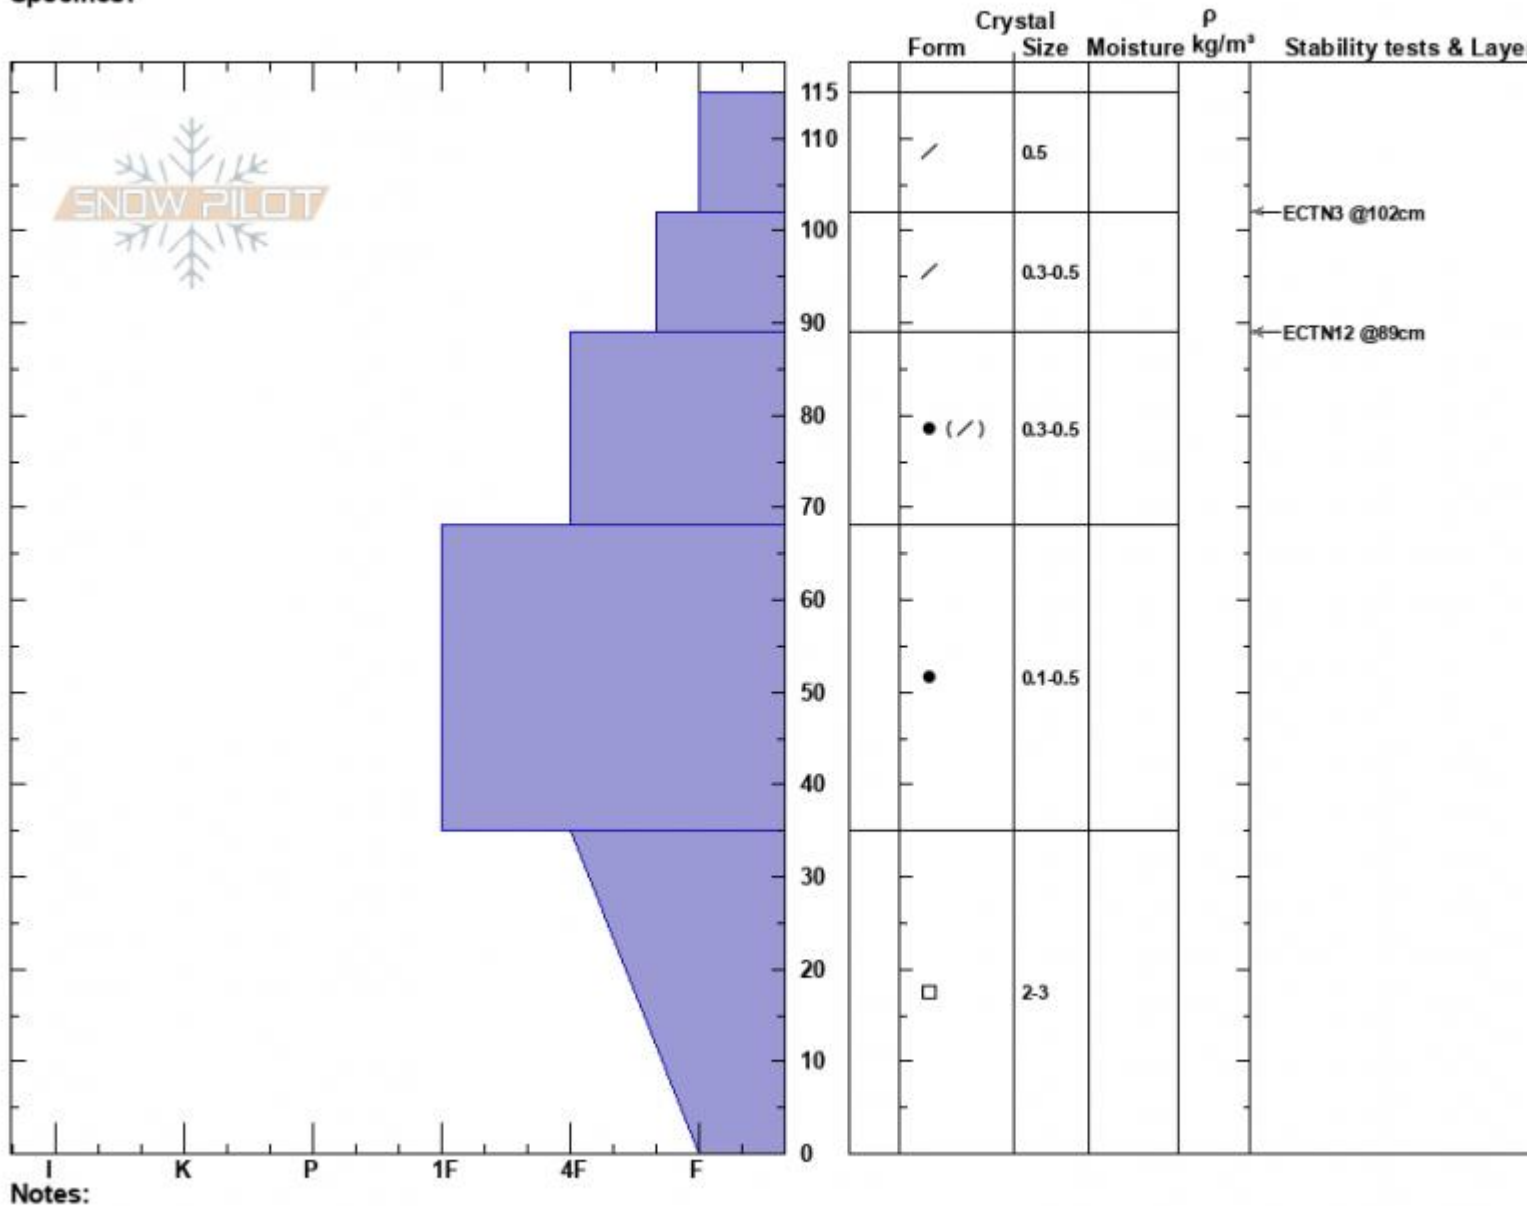

West Face Bear Basin
 Madison Range-N
 MT
 Elevation: 8590 ft
 Aspect: W
 Specifics:

Jackson Breen
 12/20/2022 - 2:20pm
 Co-ord:
 Slope Angle: 15°
 Wind Loading: previous

Stability:
 Air Temperature:
 Sky Cover: OVC
 Precipitation: NO
 Wind: SW Moderate

HS:115 Layer Notes:
 35-0cm: Problematic layer

Advisory Region
 Northern Madison
 Longitude
 -111.38W
 Latitude
 45.33N

Avalanche Details: [Small, cornice triggered avalanche, Beehive](#)
 Northern Madison, 2022-12-21