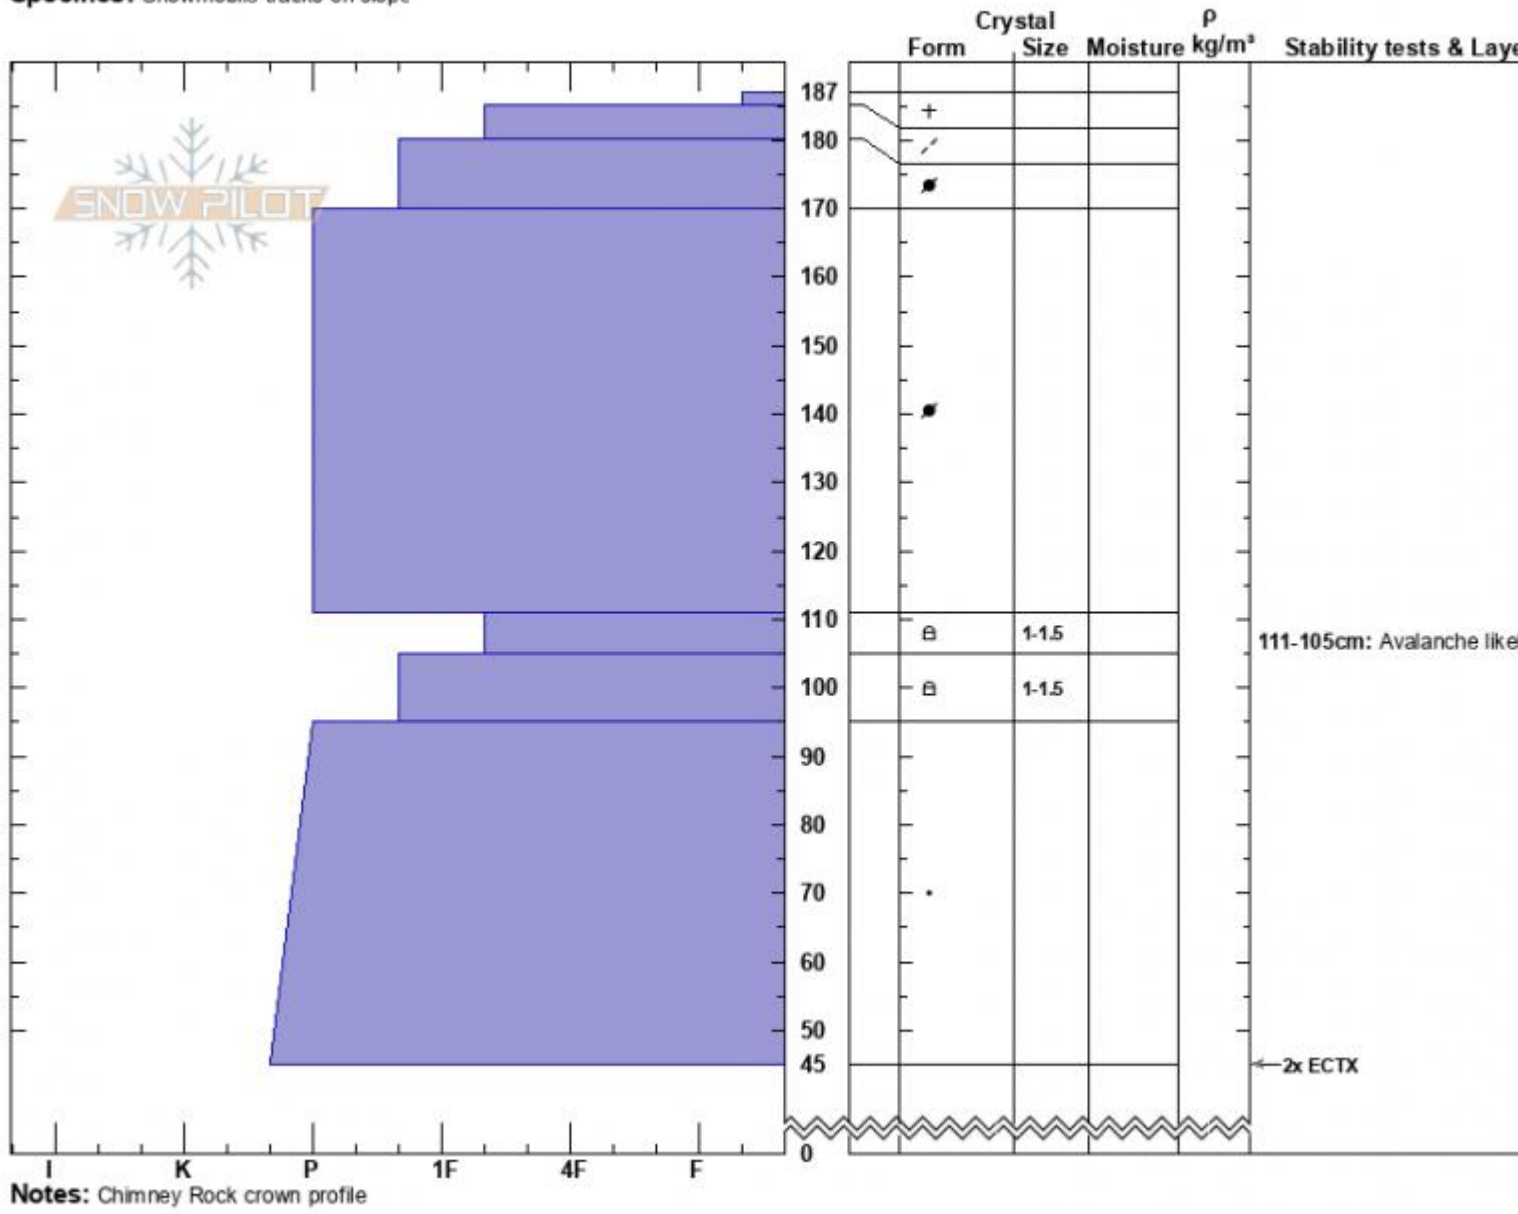

Chimney Rock Crown  
 Beartooths  
 MT  
 Elevation: 9733 ft  
 Aspect: 315°  
 Specifics: Snowmobile tracks on slope

Zach Peterson  
 12/08/2022 - 11:45pm  
 Co-ord: 45.05521N, -109.95679W  
 Slope Angle:  
 Wind Loading: previous

Stability:  
 Air Temperature:  
 Sky Cover: BKN  
 Precipitation: NO  
 Wind: Calm

HS:187    Layer Notes:  
 111-105cm: Avalanche likely brok

Crown of avalanche that was triggered 12/6/22. AMu-R2-D2-O

Advisory Region  
 Cooke City  
 Longitude  
 -109.96W  
 Latitude  
 45.05N