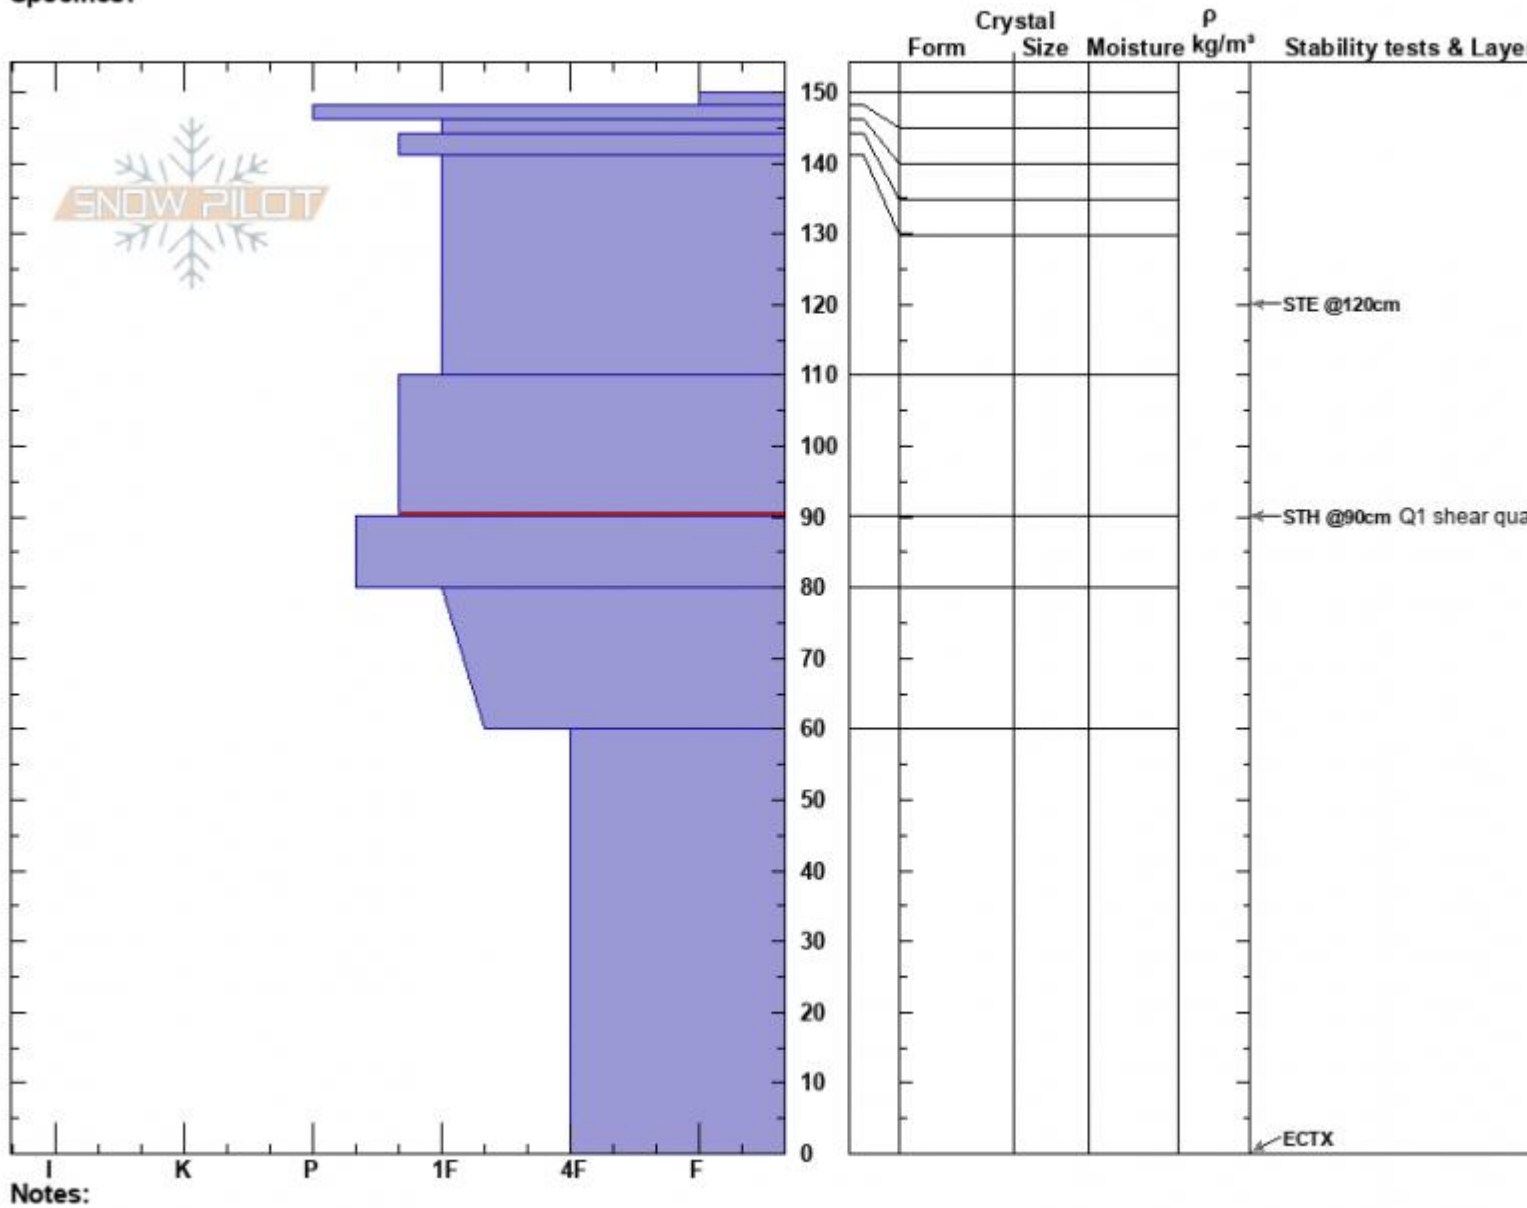

Flathead Pass
 Bridger Range
 MT
 Elevation: 2325 m
 Aspect: NE
 Specifics:

Erich Schreier
 05/01/2022 - 10:30am
 Co-ord: 45.96732N, -111.01052W
 Slope Angle: 30°
 Wind Loading: yes

Stability:
 Air Temperature: 0°C
 Sky Cover: X
 Precipitation: S-1
 Wind: SW Light Breeze

HS:150 **Layer Notes:**
 110-90cm: Problematic layer

Notes:
 Advisory Region
 Bridger Range
 Longitude
 -111.02W
 Latitude
 45.97N
 Bridger Range, 2022-05-02