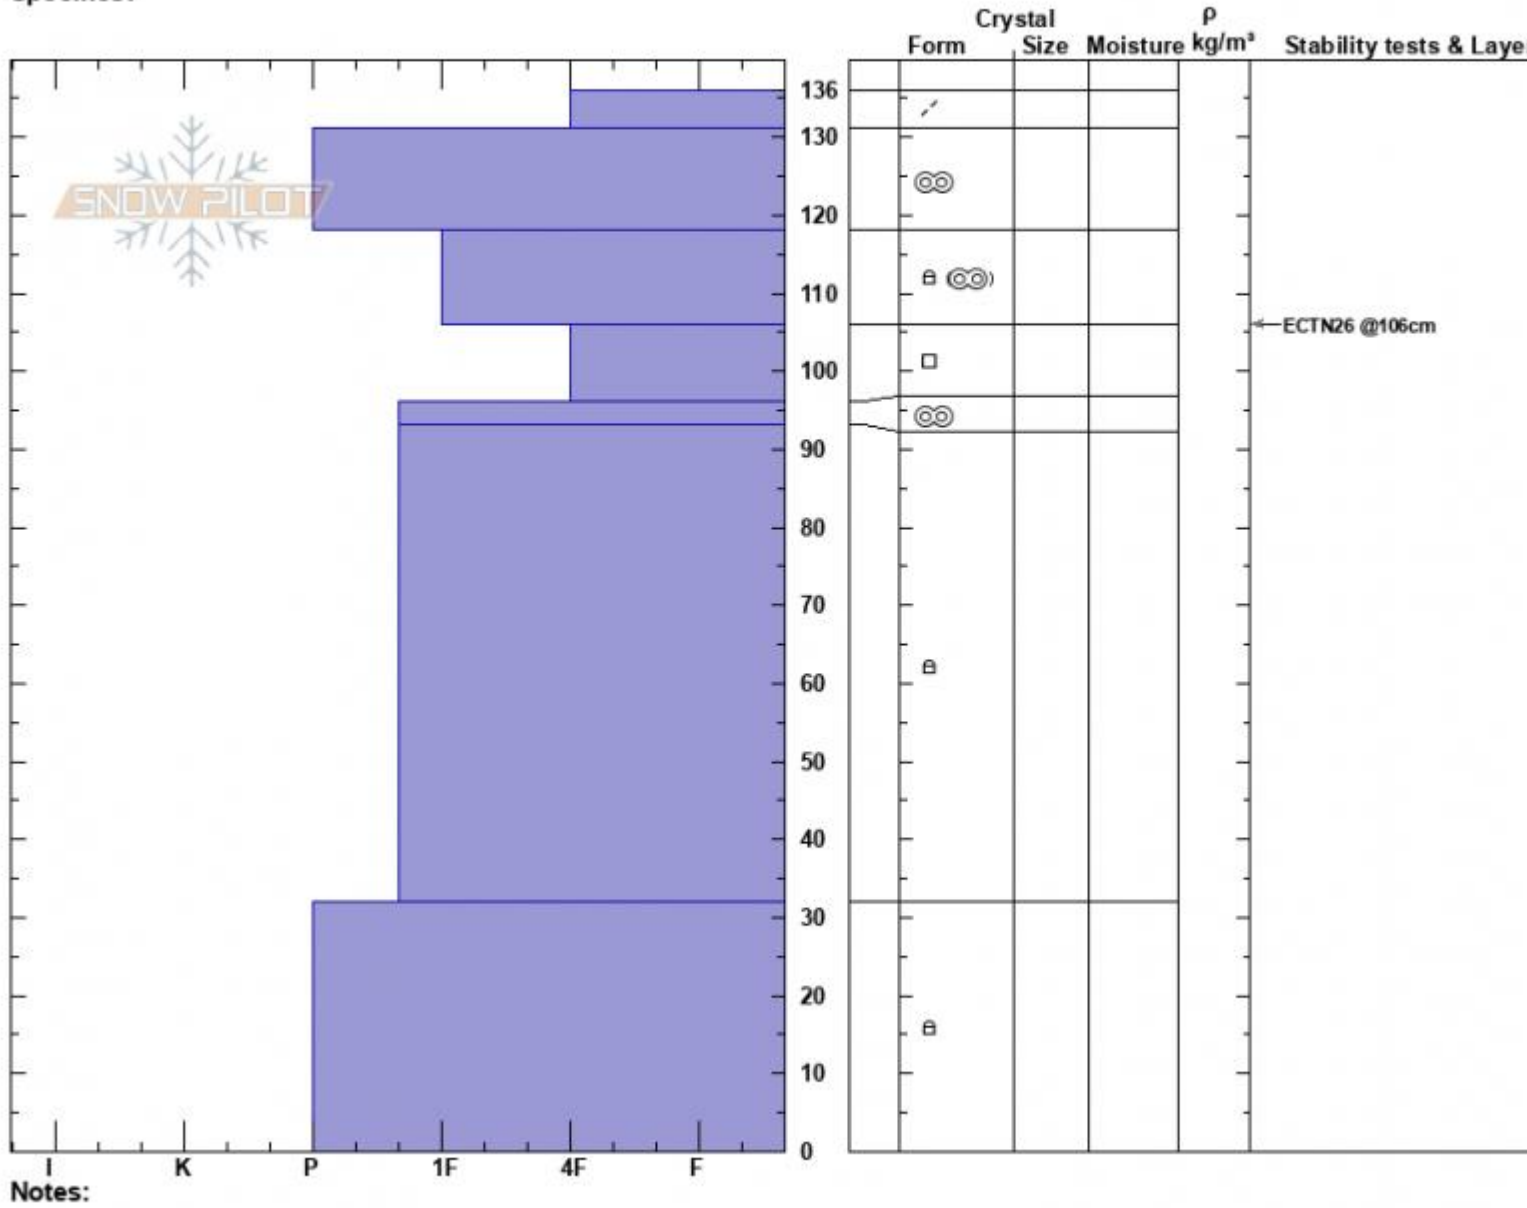

Lionhead Ridge, Marge  
Henry Mtns  
MT  
Elevation: 9115 ft  
Aspect: 87°  
Specifics:

Alex Marienthal  
04/03/2022 - 12:25pm  
Co-ord: 44.71726N, -111.31970W  
Slope Angle: 20°  
Wind Loading: previous

Stability: Good  
Air Temperature:  
Sky Cover: CLR  
Precipitation: NO  
Wind:

HS:136 Layer Notes:  
106-96cm: Problematic layer

Advisory Region  
Lionhead Range  
Longitude  
-111.32W  
Latitude  
44.71N  
Lionhead Range, 2022-04-04