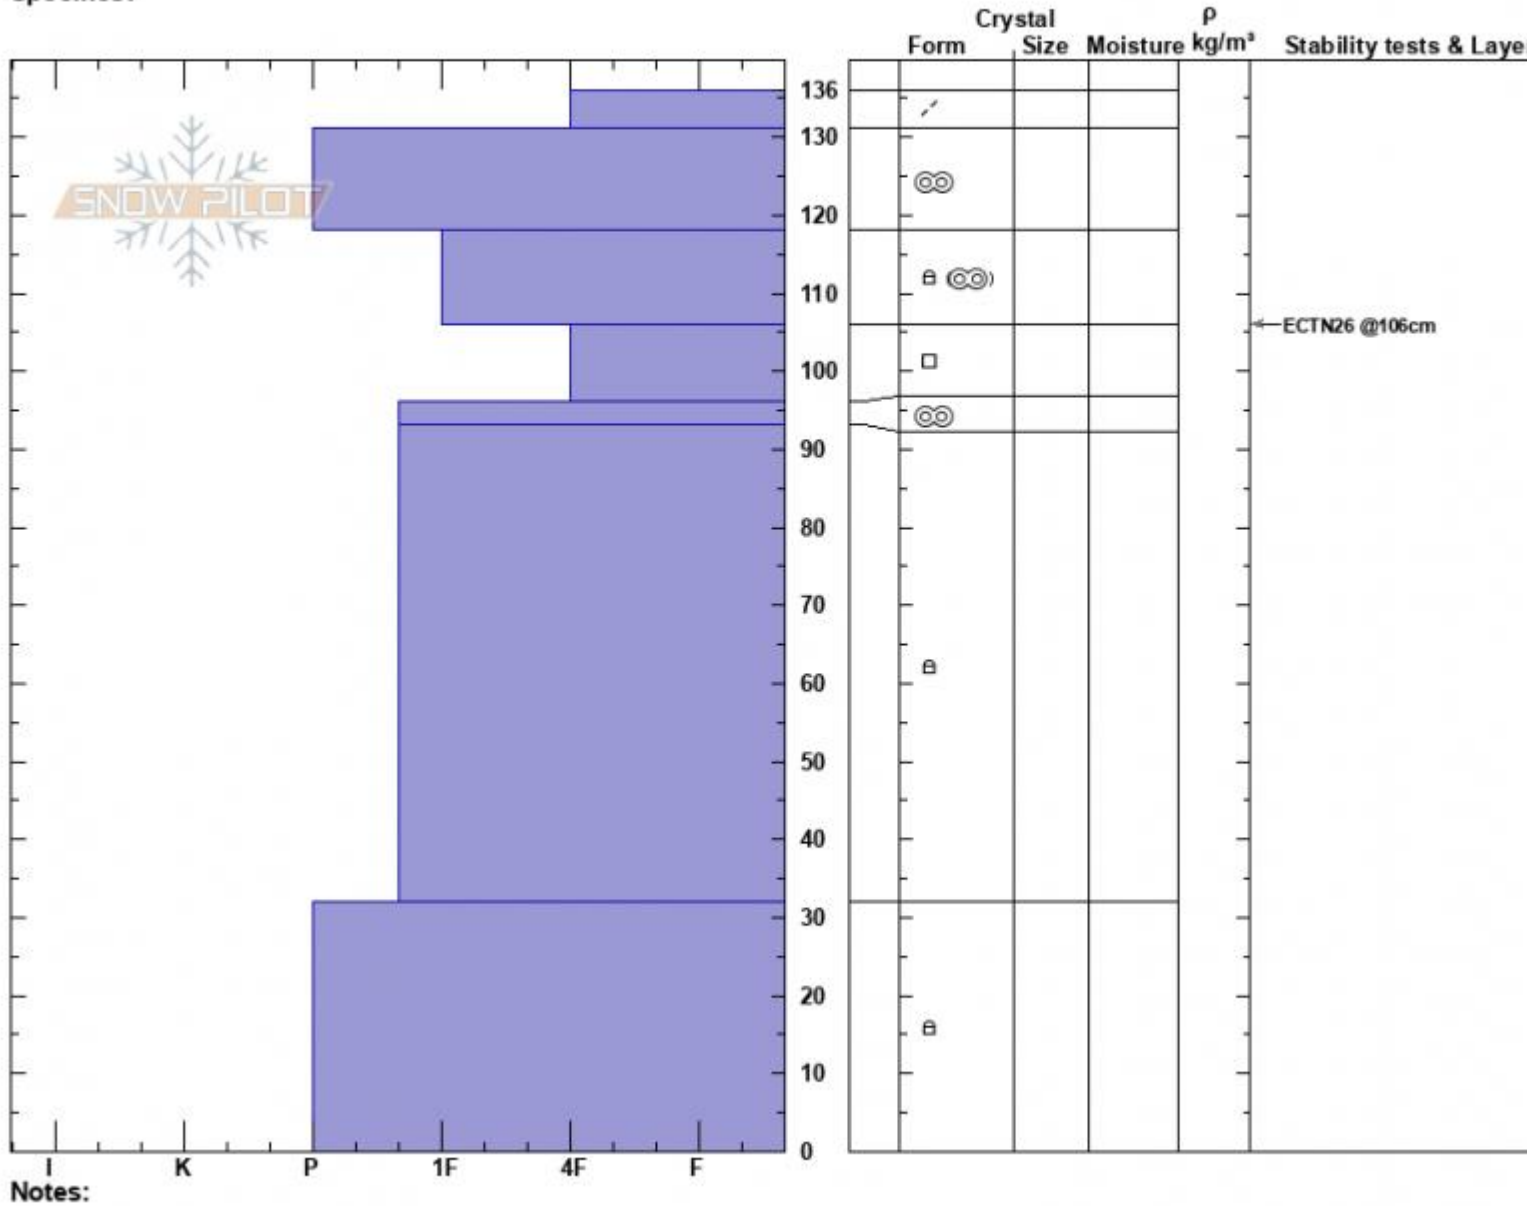

Lionhead Ridge, Marge
Henry Mtns
MT
Elevation: 9115 ft
Aspect: 87°
Specifics:

Alex Marienthal
04/03/2022 - 12:25pm
Co-ord: 44.71726N, -111.31970W
Slope Angle: 20°
Wind Loading: previous

Stability: Good
Air Temperature:
Sky Cover: CLR
Precipitation: NO
Wind:

HS:136 Layer Notes:
106-96cm: Problematic layer

Notes:
Advisory Region
Lionhead Range
Longitude
-111.32W
Latitude
44.71N
Lionhead Range, 2022-04-04