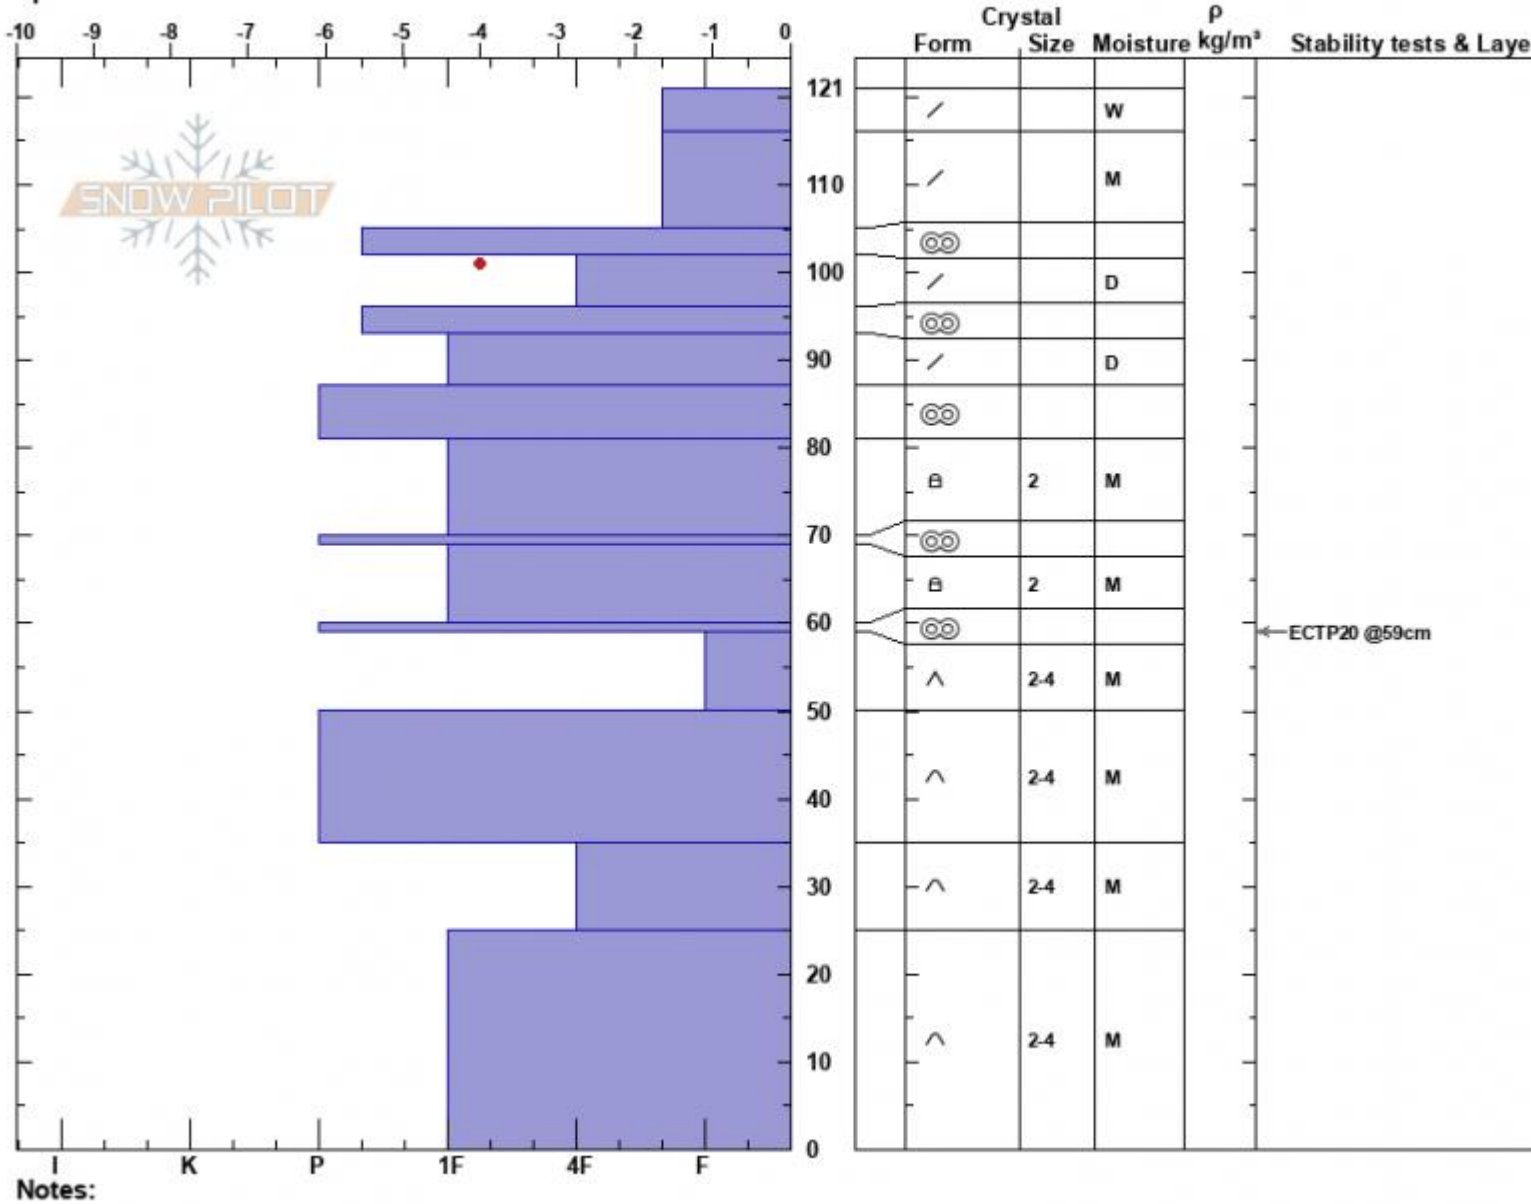

Wheeler Meadow  
 Gallatin Range-N  
 MT  
 Elevation: 8100 ft  
 Aspect: 100°  
 Specifics:

Ian Hoyer  
 03/23/2022 - 11:00am  
 Co-ord: 45.50096N, -111.07597W  
 Slope Angle: 25°  
 Wind Loading: no

Stability: Fair  
 Air Temperature:  
 Sky Cover: FEW  
 Precipitation: NO  
 Wind: Calm

HS:121  
 PF:40  
 PS: 10  
 Layer Notes:  
 59-50cm: Problematic layer

Advisory Region  
 Northern Gallatin  
 Longitude  
 -111.08W  
 Latitude  
 45.51N  
 Northern Gallatin, 2022-03-24