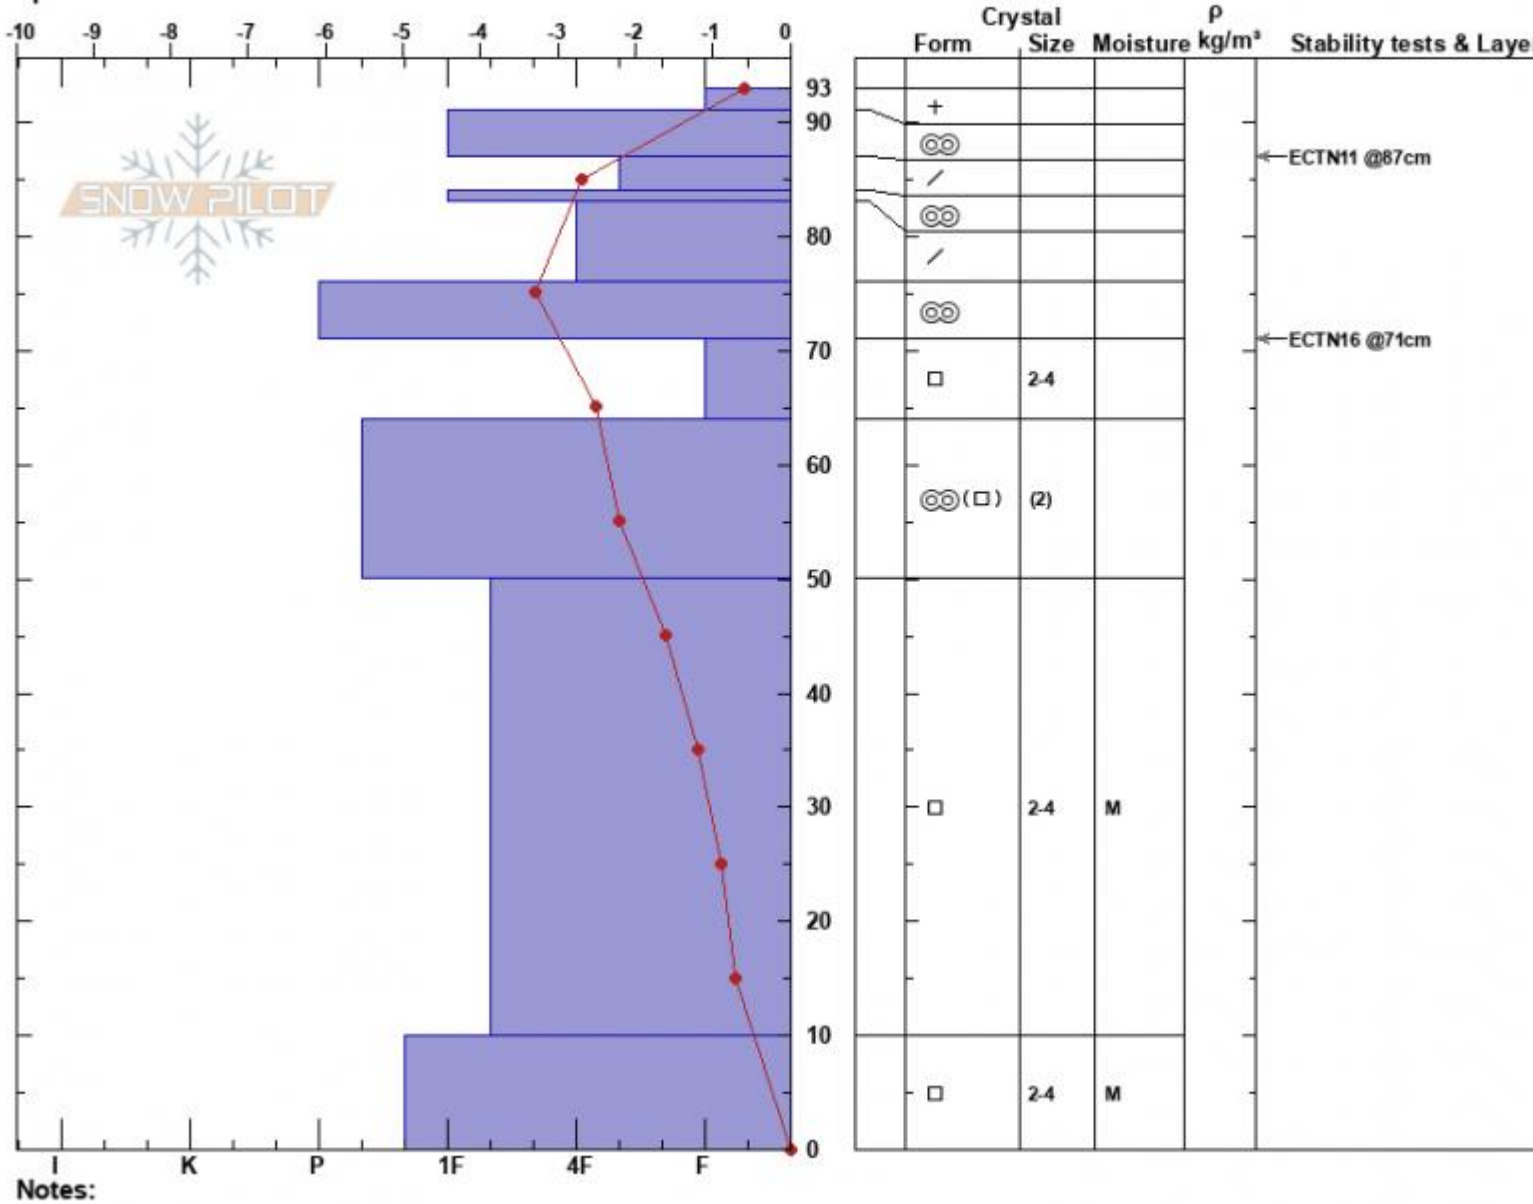

Hebgen Lake
 Lionhead Range
 MT
 Elevation: 8846 ft
 Aspect: 150°
 Specifics:

Hannah Marshall
 03/22/2022 - 12:00pm
 Co-ord: 44.83918N, -111.34193W
 Slope Angle: 20°
 Wind Loading:

Stability: Good
 Air Temperature: -1.5°C
 Sky Cover: FEW
 Precipitation: NO
 Wind:

HS:93
 PF:50
 Layer Notes:
 71-64cm: Problematic layer

Notes:
 Advisory Region
 Lionhead Range
 Longitude
 -111.34W
 Latitude
 44.84N
 Lionhead Range, 2022-03-22