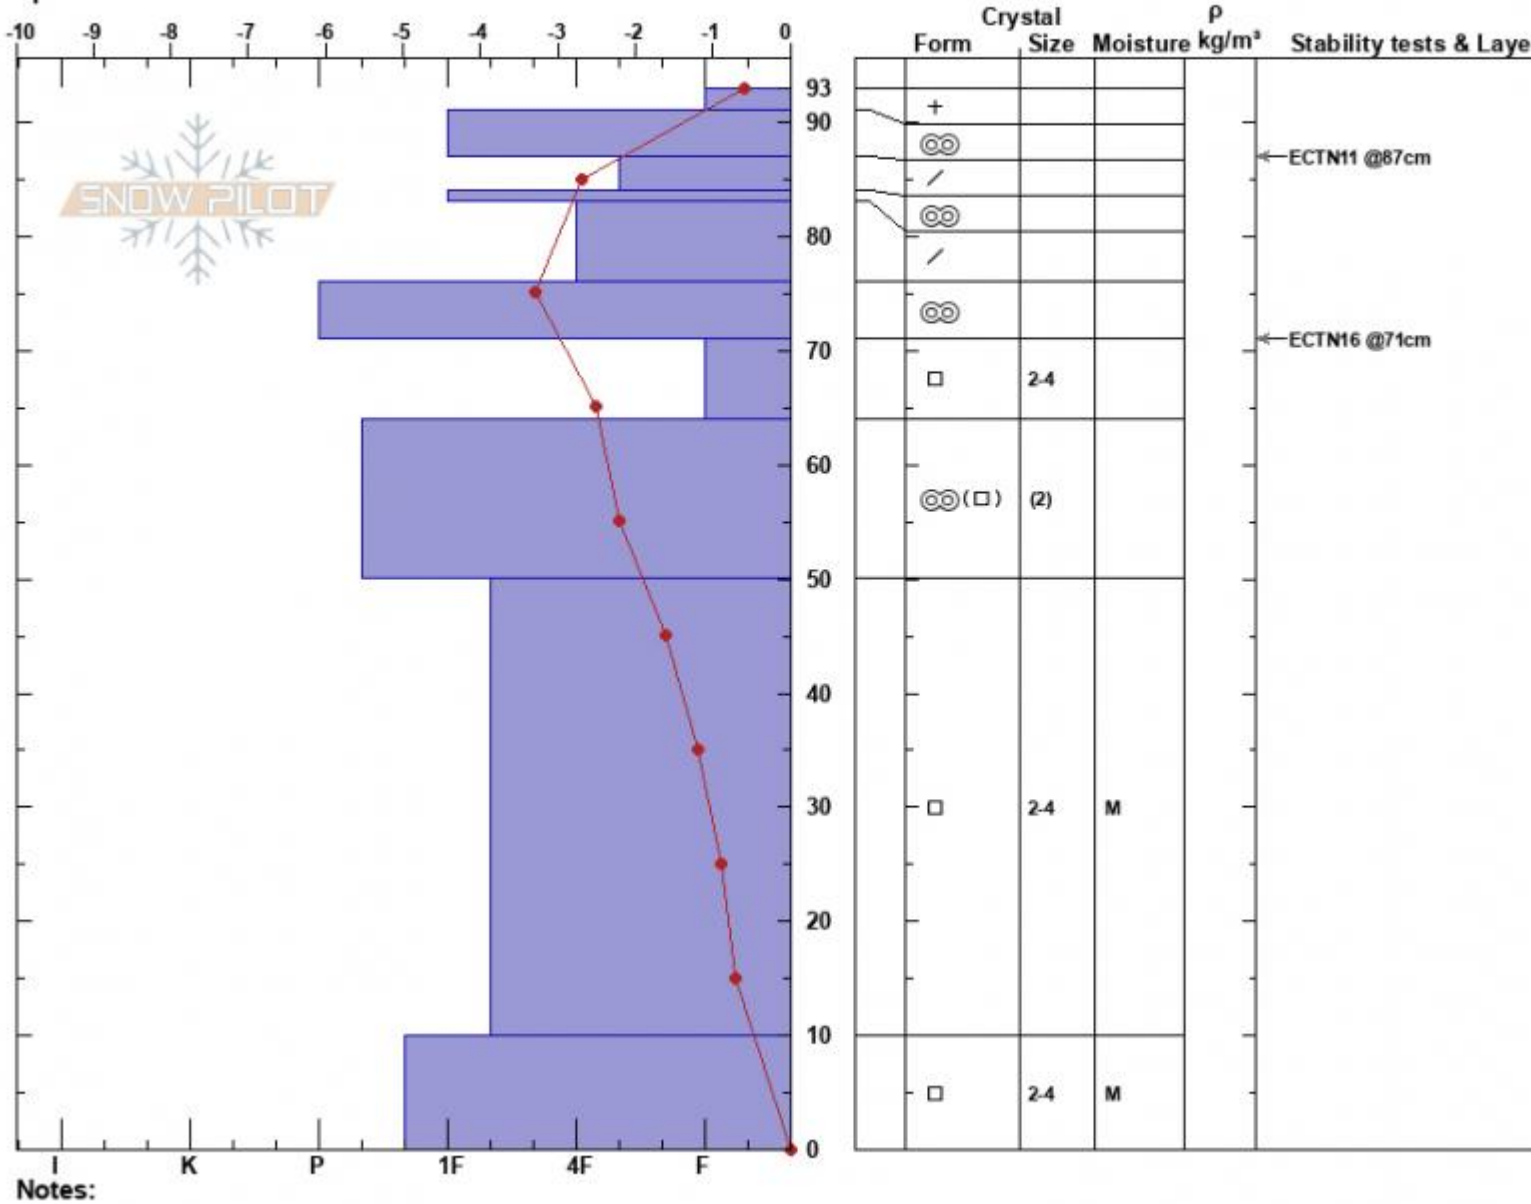

Hebgen Lake
 Lionhead Range
 MT
 Elevation: 8846 ft
 Aspect: 150°
 Specifics:

Hannah Marshall
 03/22/2022 - 12:00pm
 Co-ord: 44.83918N, -111.34193W
 Slope Angle: 20°
 Wind Loading:

Stability: Good
 Air Temperature: -1.5°C
 Sky Cover: FEW
 Precipitation: NO
 Wind:
 HS:93
 PF:50
 Layer Notes:
 71-64cm: Problematic layer

Advisory Region
 Lionhead Range
 Longitude
 -111.34W
 Latitude
 44.84N
 Lionhead Range, 2022-03-22