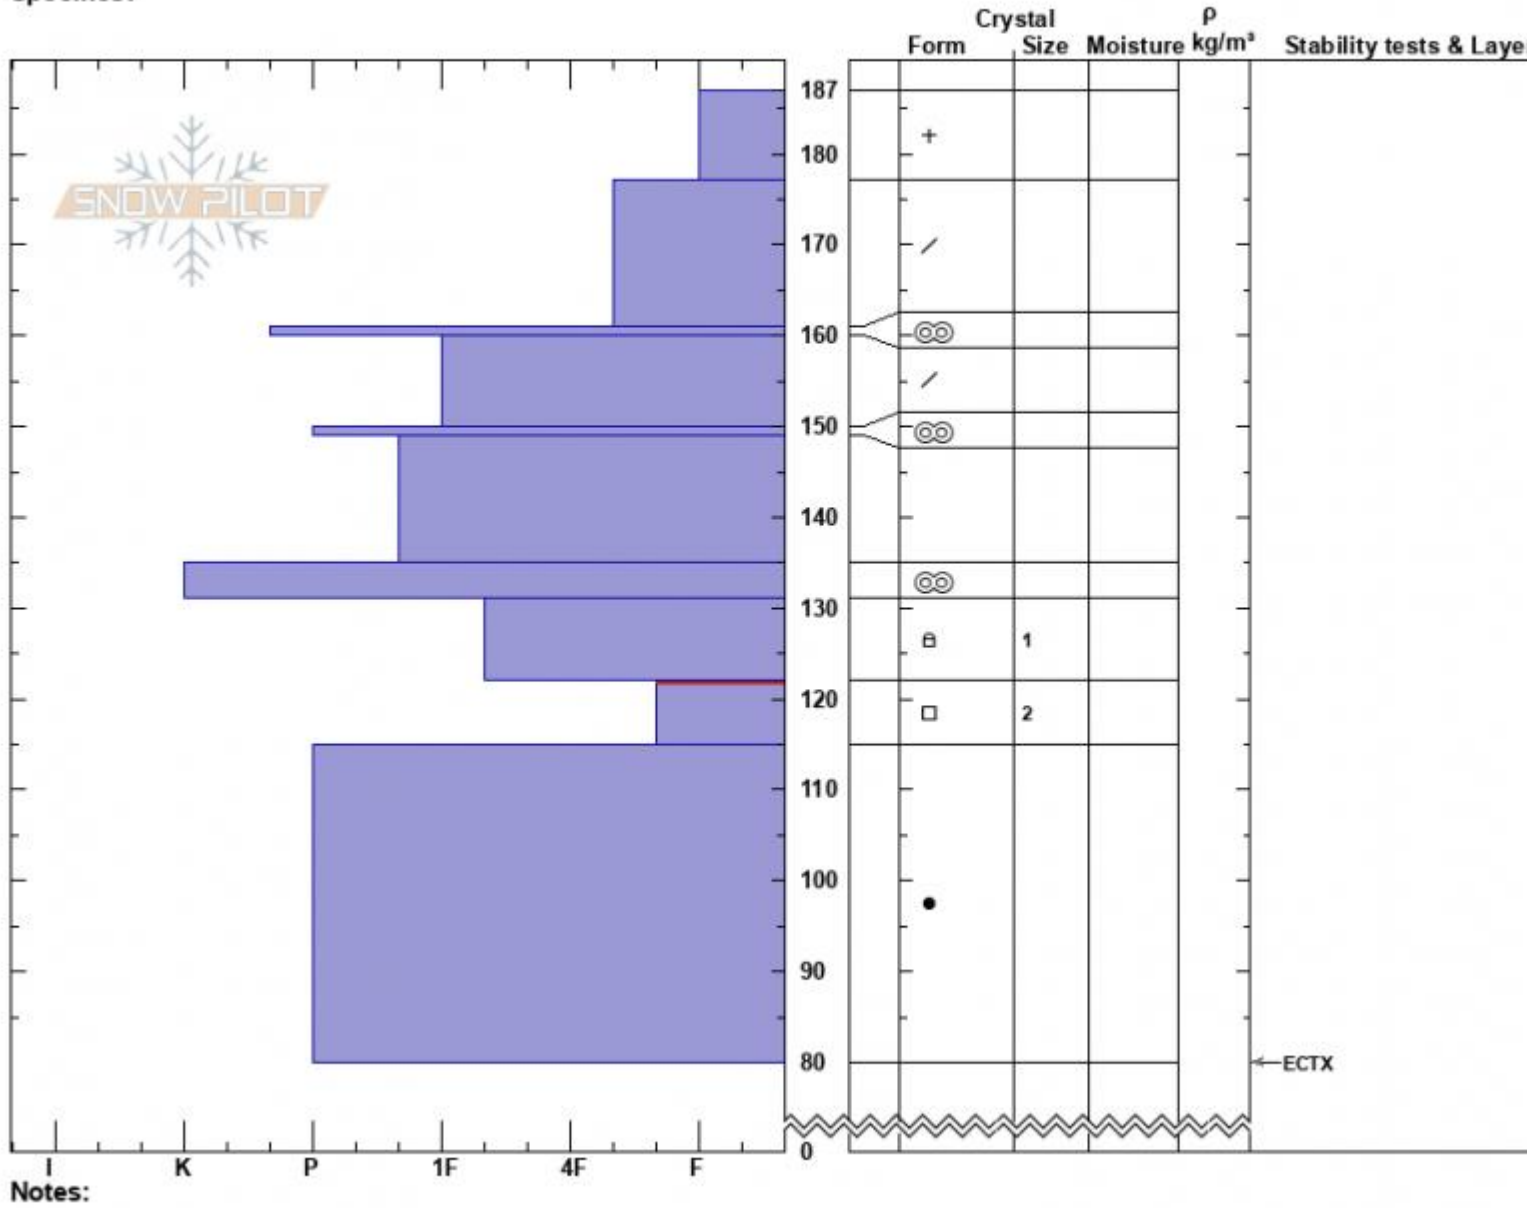

Throne East Profile  
 Bridger Range  
 MT  
 Elevation: 8098 ft  
 Aspect: 89°  
 Specifics:

Dave Zinn  
 03/20/2022 - 10:00am  
 Co-ord: 45.88405N, -110.94990W  
 Slope Angle: 32°  
 Wind Loading: no

Stability: Good  
 Air Temperature:  
 Sky Cover: OVC  
 Precipitation: S1  
 Wind: W Calm

HS:187 Layer Notes:  
 122-115cm: Problematic layer

Advisory Region  
 Bridger Range  
 Longitude  
 -110.95W  
 Latitude  
 45.88N  
 Bridger Range, 2022-03-20