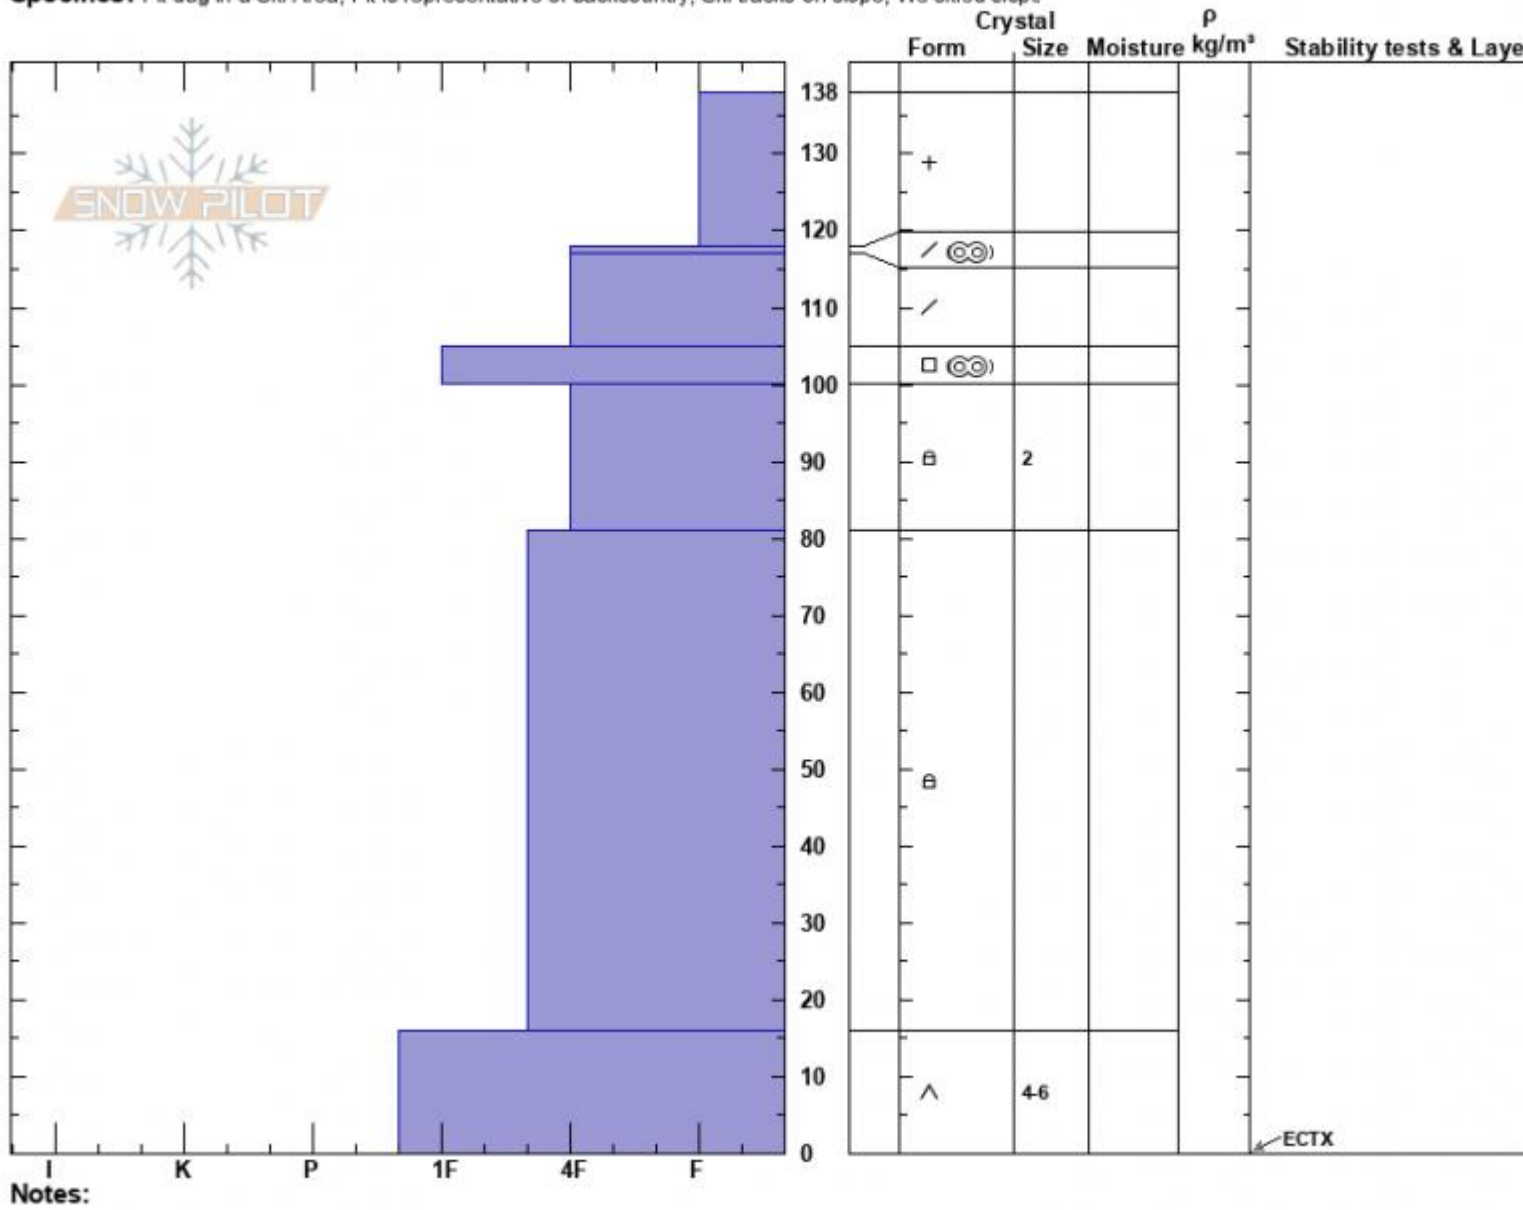

YC North Study Profile
 Madison Range-N
 MT
 Elevation: 8173 ft
 Aspect: 0°
 Specifics: Pit dug in a Ski Area; Pit is representative of backcountry; Ski tracks on slope; We skied slope

Dave Zinn
 03/10/2022 - 1:30pm
 Co-ord: 45.24897N, -111.45656W
 Slope Angle: 25°
 Wind Loading: no

Stability: Good
 Air Temperature:
 Sky Cover: BKN
 Precipitation: NO
 Wind: Calm

HS:138 Layer Notes:

Notes:
 Advisory Region
 Northern Madison
 Longitude
 -111.44W
 Latitude
 45.23N
 Northern Madison, 2022-03-17