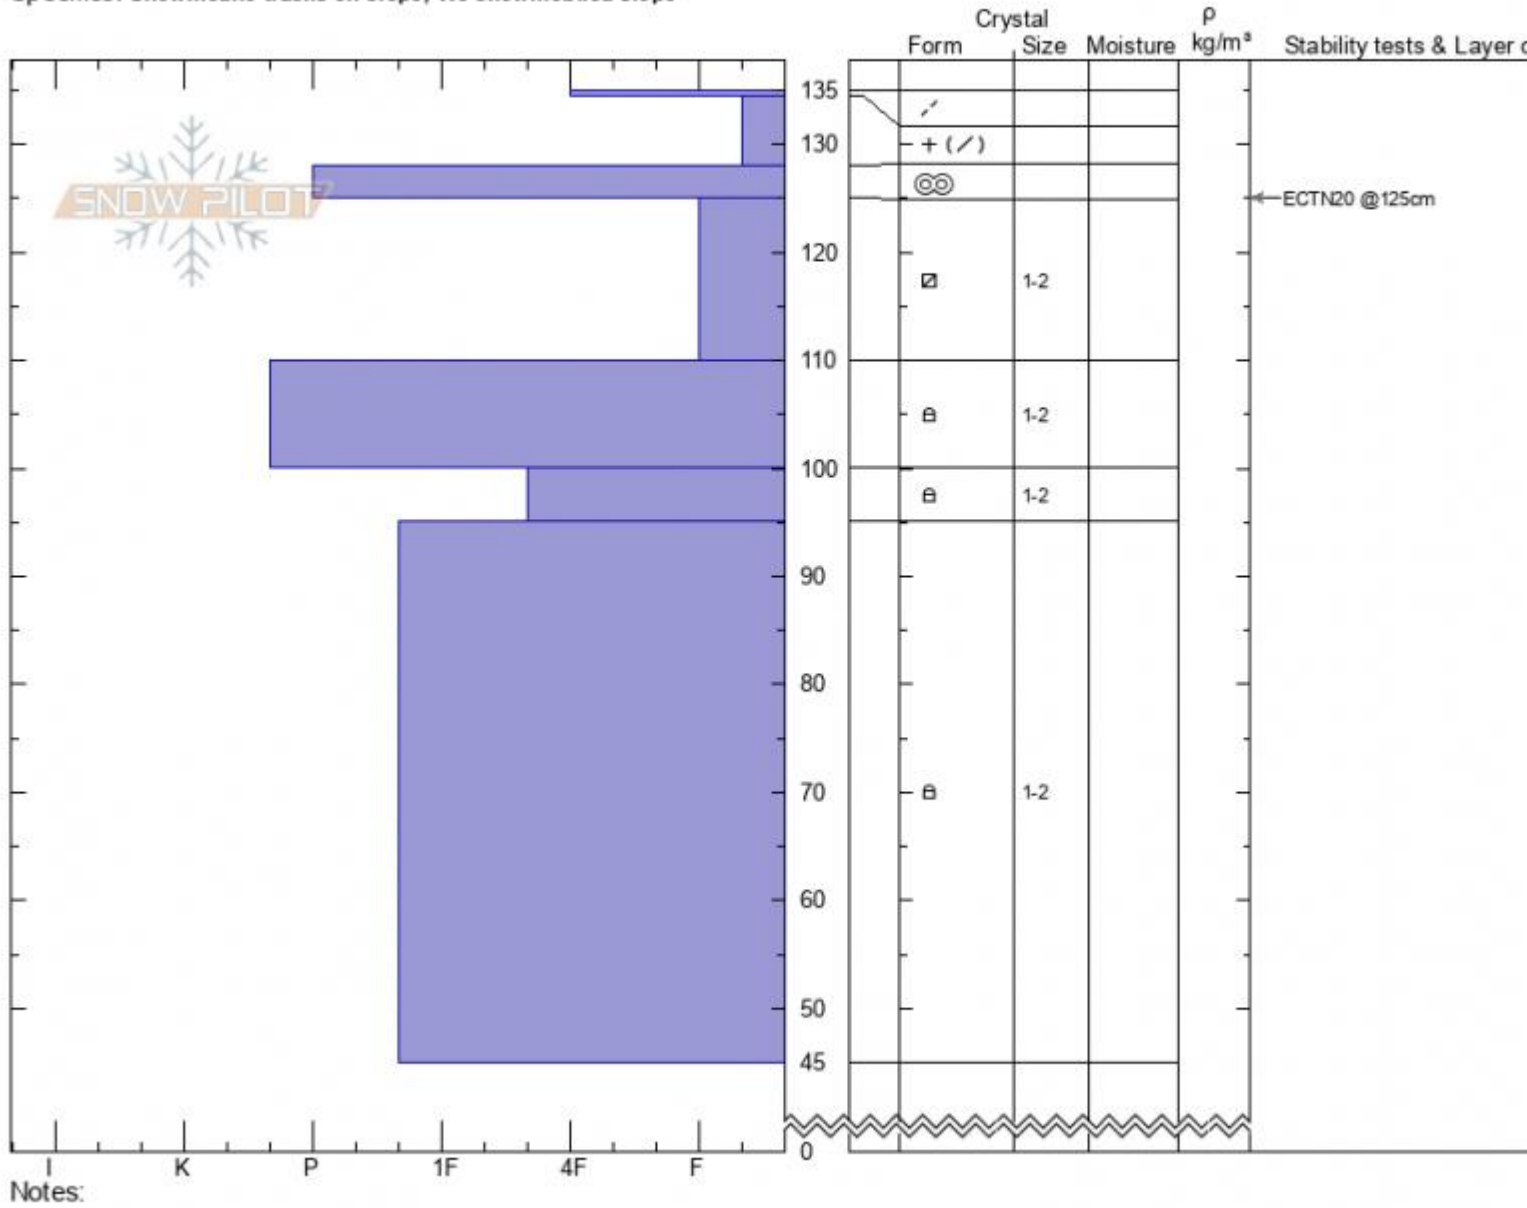

Cabin Creek
Madison Range-S
MT
 Elevation: **9200 ft**
 Aspect: **260°**
 Specifics: **Snowmobile tracks on slope; We snowmobiled slope**

Ian Hoyer
03/10/2022 - 11:00am
 Co-ord: **44.93326N, -111.26831W**
 Slope Angle: **22°**
 Wind Loading: **no**

Stability: **Good**
 Air Temperature:
 Sky Cover: **BKN**
 Precipitation: **NO**
 Wind: **Calm**

HS:**135** Layer Notes:
 PF: **20** 125-110cm: **Problematic layer**

Advisory Region
 Southern Madison
 Longitude
 -111.23W
 Latitude
 44.89N
 Southern Madison, 2022-03-10