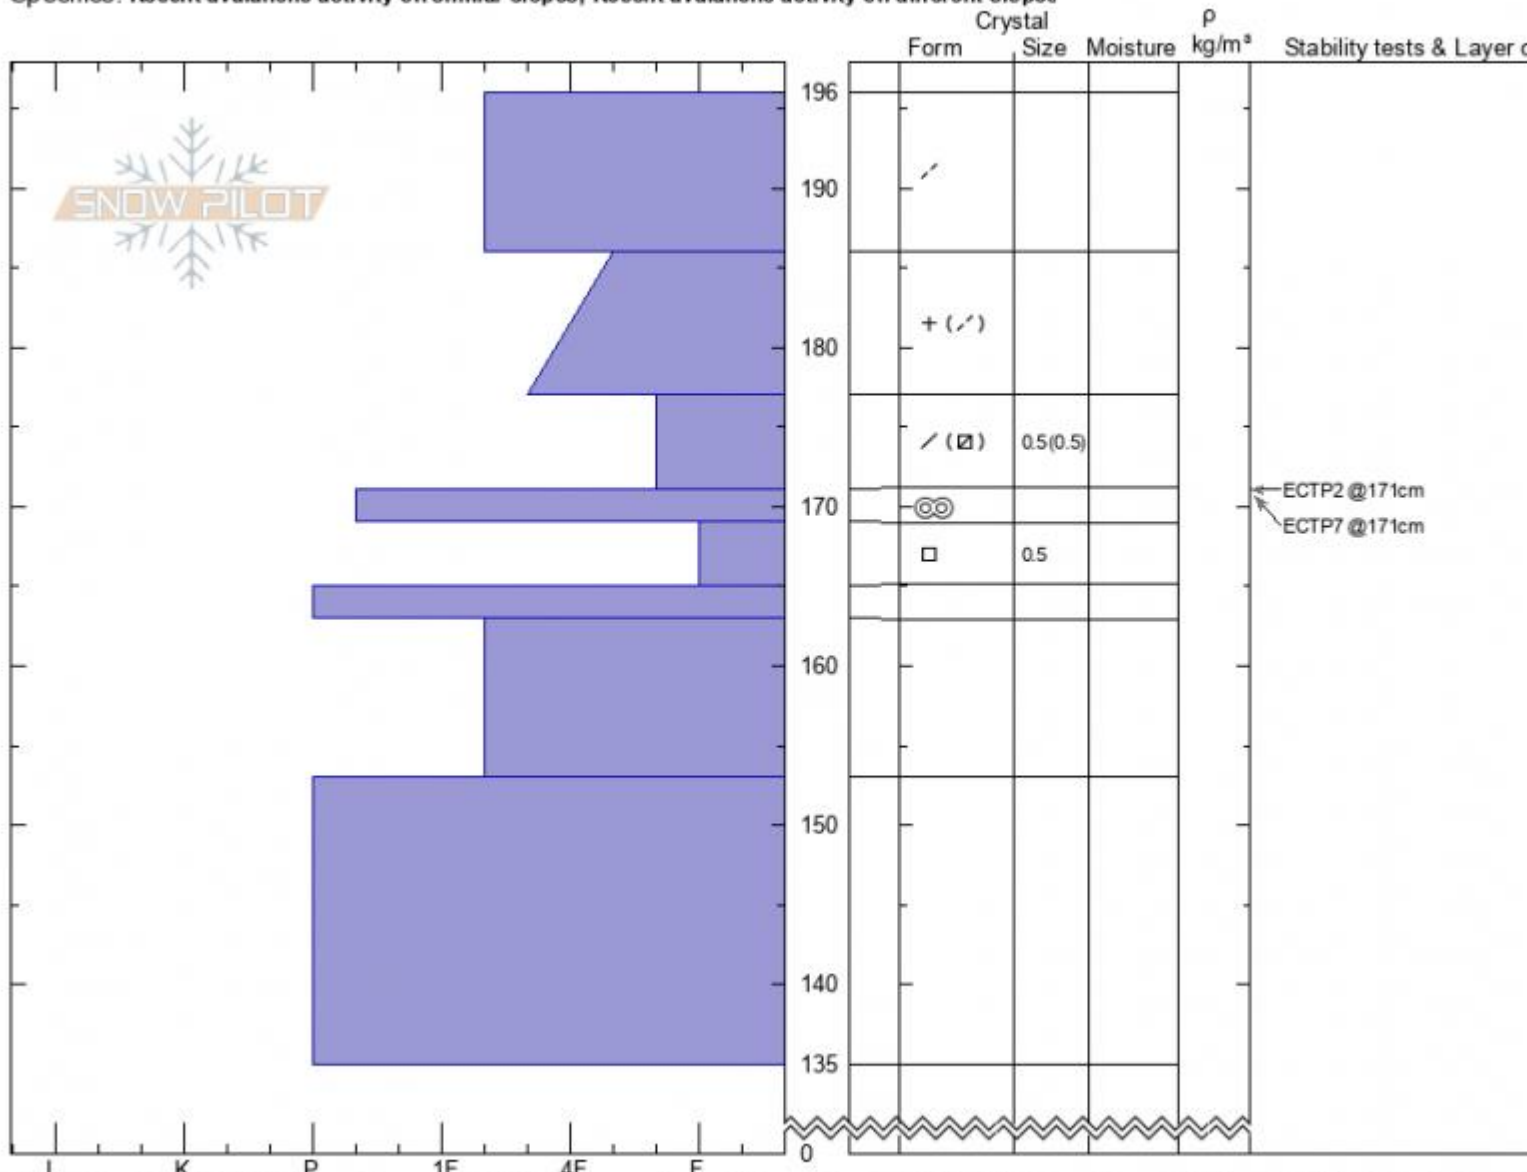

BulloftheWoods/CrownBt Alex Marienthal

Cooke City

MT

Elevation: 9630 ft

Aspect: 160°

Specifics: Recent avalanche activity on similar slopes; Recent avalanche activity on different slopes

03/12/2022 - 11:10am

Co-ord: 45.04988N, -109.96113W

Slope Angle: 14°

Wind Loading: yes

Stability: Poor

Air Temperature:

Sky Cover: OVC

Precipitation:

Wind: W Moderate

HS:196

Layer Notes:

196-186cm: Problematic layer

Notes: Top 10"=1.5" SWE (25cm=38mm SWE) this is all snow above MF crust. Top 8"=1.25" SWE (20cm=32mmSWE) is what fell/wind-loaded over

Advisory Region
 Cooke City
 Longitude
 -109.96W
 Latitude
 45.05N
 Cooke City, 2022-03-13