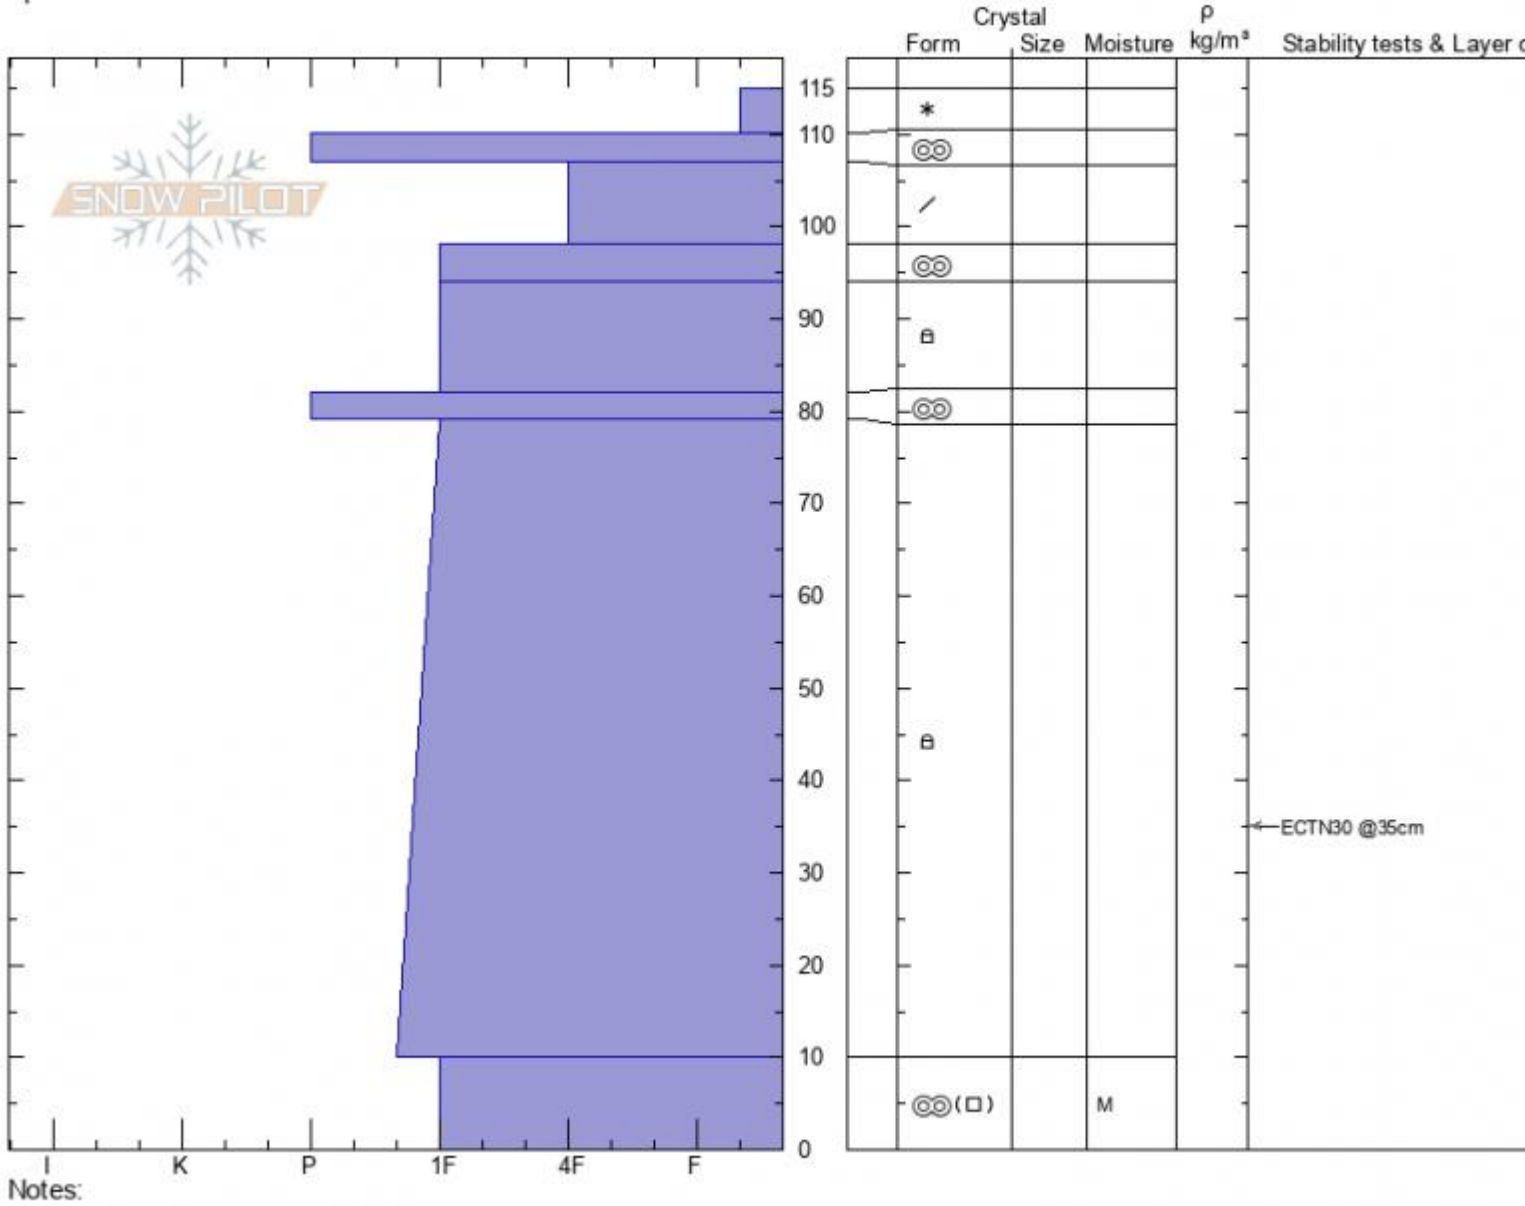

The Ramp
Bridger Range
MT
 Elevation: **7971 ft**
 Aspect: **115°**
 Specifics:

Hannah Marshall
03/07/2022 - 12:00pm
 Co-ord: **45.82907N, -110.93008W**
 Slope Angle: **26°**
 Wind Loading:

Stability:
 Air Temperature:
 Sky Cover: **BKN**
 Precipitation: **S-1**
 Wind: **N Calm**

HS:115 Layer Notes:

Advisory Region
 Bridger Range
 Longitude
 -110.93W
 Latitude
 45.83N
 Bridger Range, 2022-03-08