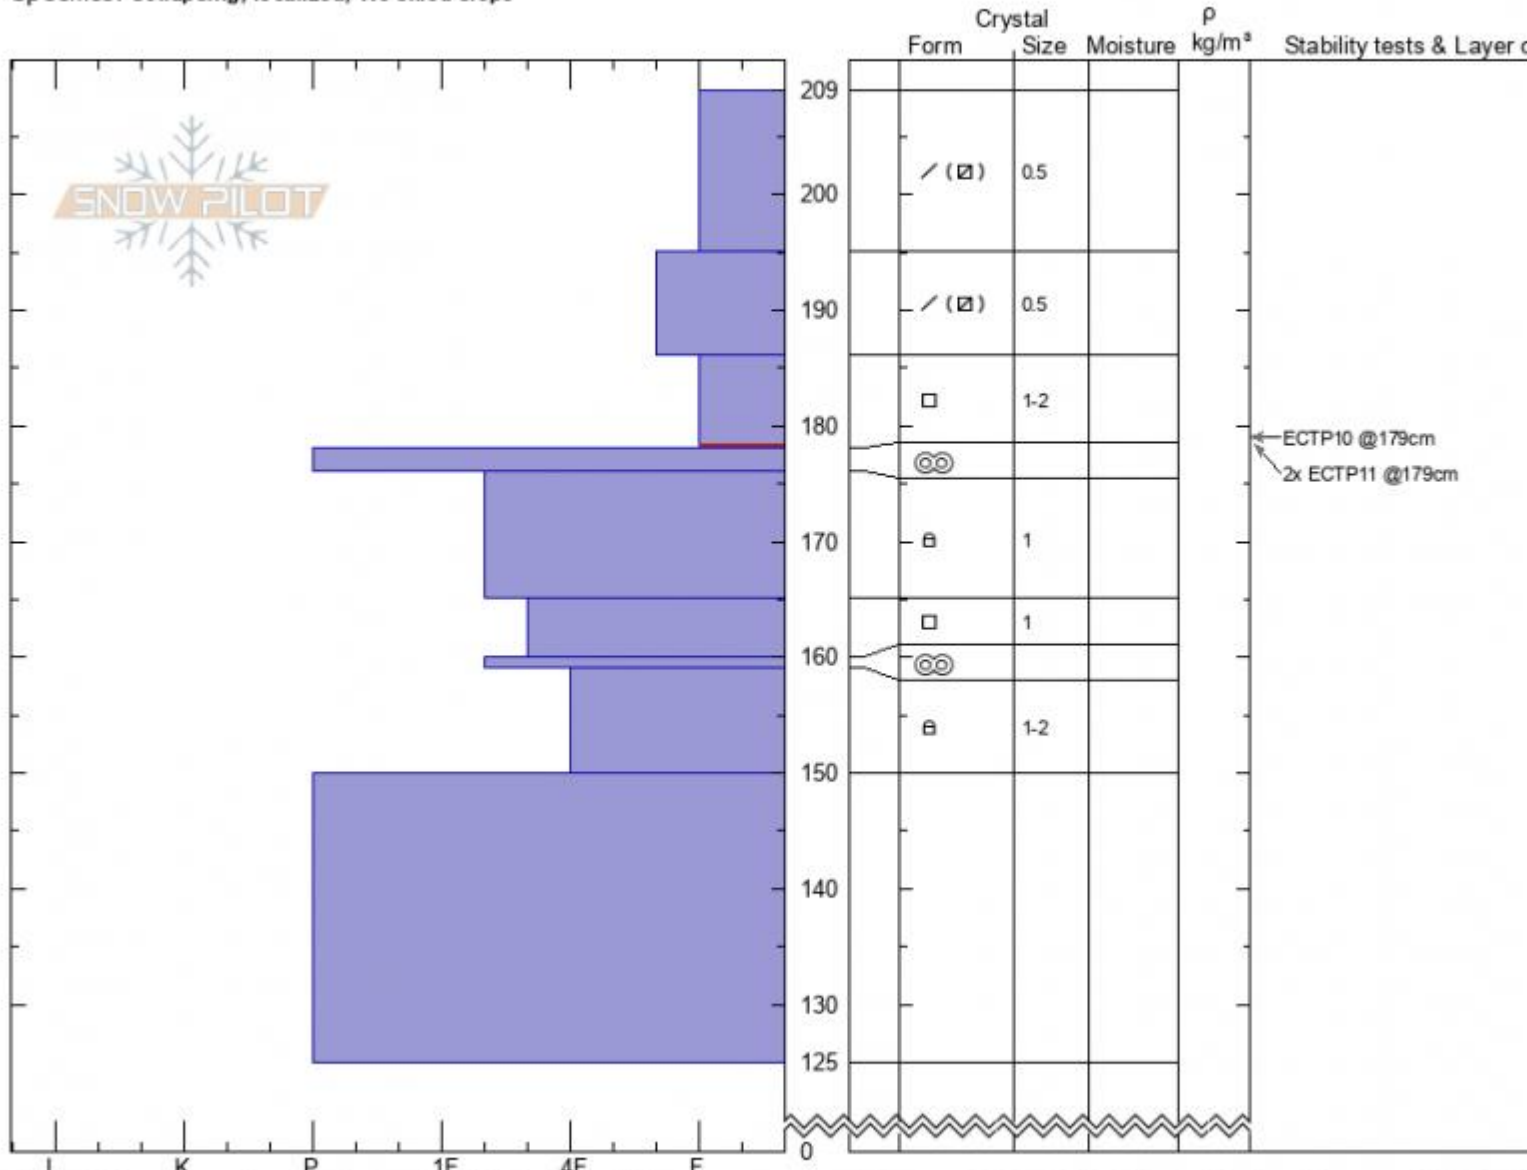

**Rasta Chutes, Scotch B** Alex Marienthal  
**Cooke City** 02/27/2022 - 4:30pm  
**MT** Co-ord: 45.07175N, -109.94511W  
 Elevation: 10169 ft Slope Angle: 29°  
 Aspect: 195° Wind Loading: previous  
 Specifics: Collapsing, localized; We skied slope

Stability: **Poor**  
 Air Temperature:  
 Sky Cover: **SCT**  
 Precipitation: **NO**  
 Wind: **SW Light Breeze**

HS:209 Layer Notes:  
 186-178cm: Problematic layer

Notes: Triggered a collapse and whumph while breaking trail across convex terrain feature. Estimated 30-40 feet wide. Dug pit approx. 10-15 feet deep.

Advisory Region  
 Cooke City  
 Longitude  
 -109.95W  
 Latitude  
 45.07N  
 Cooke City, 2022-02-28