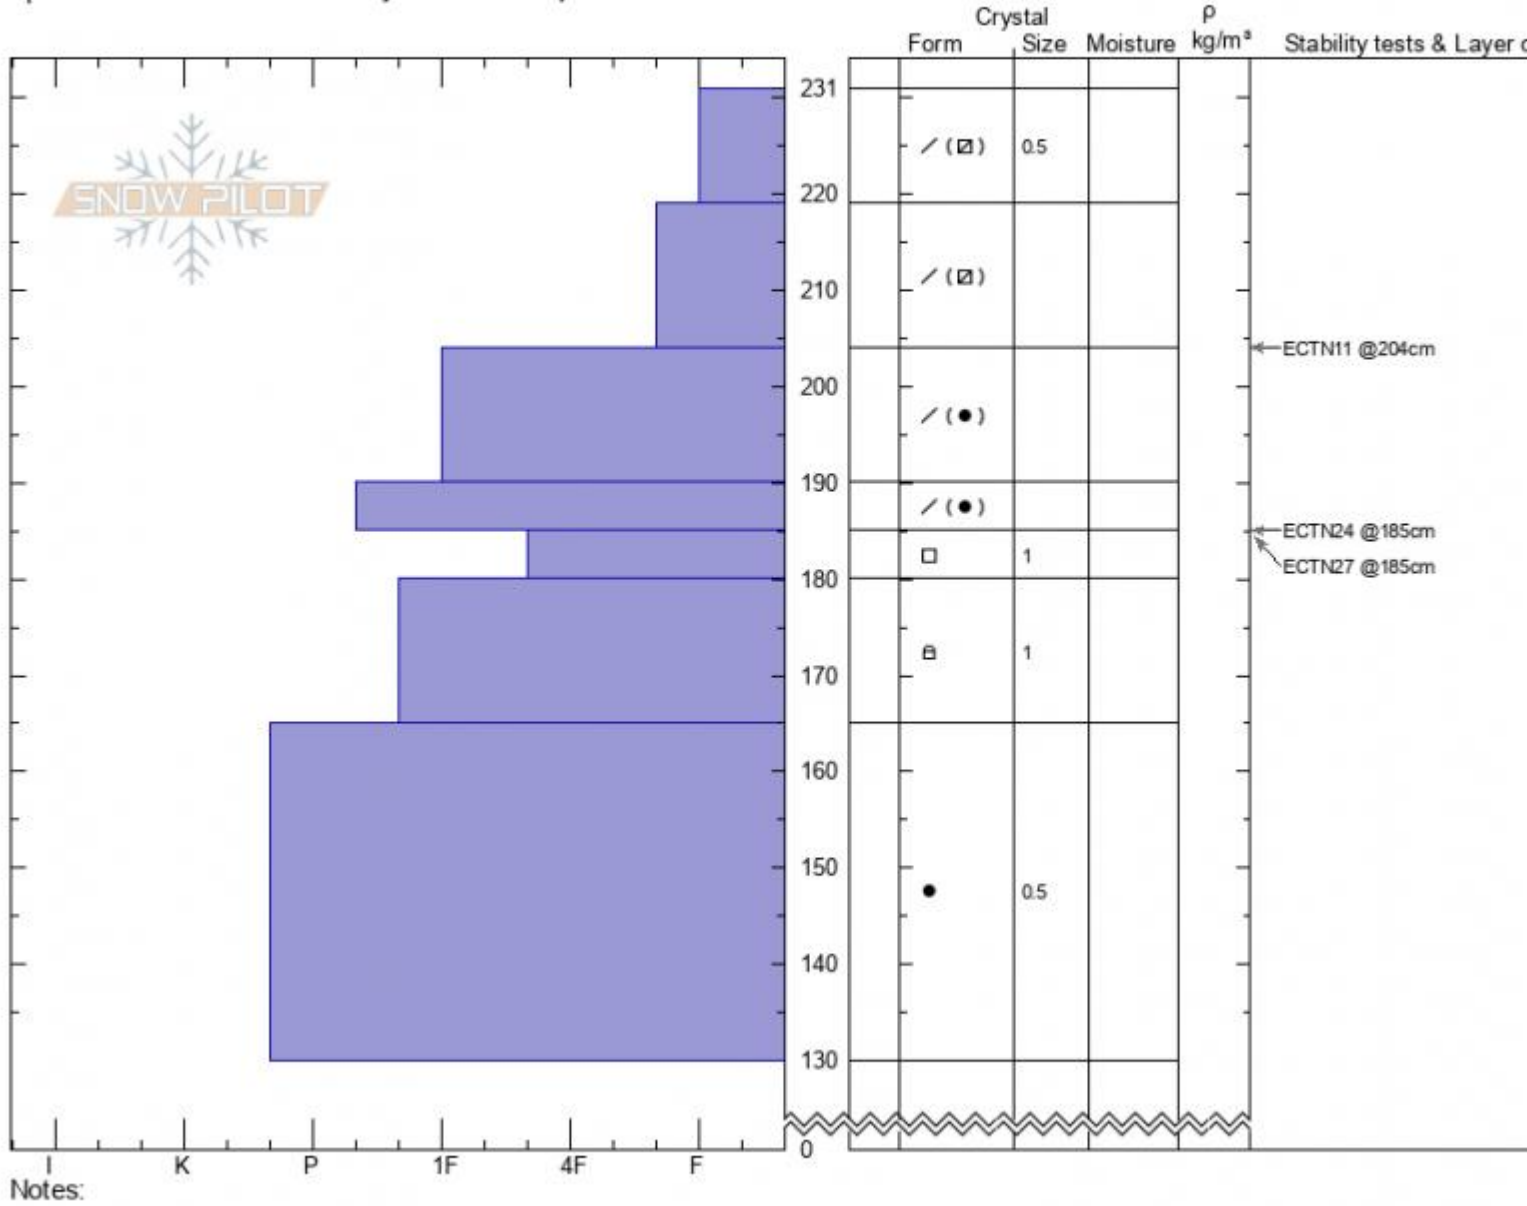

Henderson Bench
Cooke City
MT
 Elevation: **9607 ft**
 Aspect: **22°**
 Specifics: **Recent avalanche activity on different slopes**

Alex Marienthal
02/25/2022 - 3:11pm
 Co-ord: **45.05076N, -109.93443W**
 Slope Angle: **28°**
 Wind Loading: **previous**

Stability: **Good**
 Air Temperature:
 Sky Cover: **FEW**
 Precipitation: **NO**
 Wind: **SW Calm**

HS:231 Layer Notes:
 185-180cm: **Problematic layer**

Advisory Region
 Cooke City
 Longitude
 -109.95W
 Latitude
 45.06N
 Cooke City, 2022-02-26