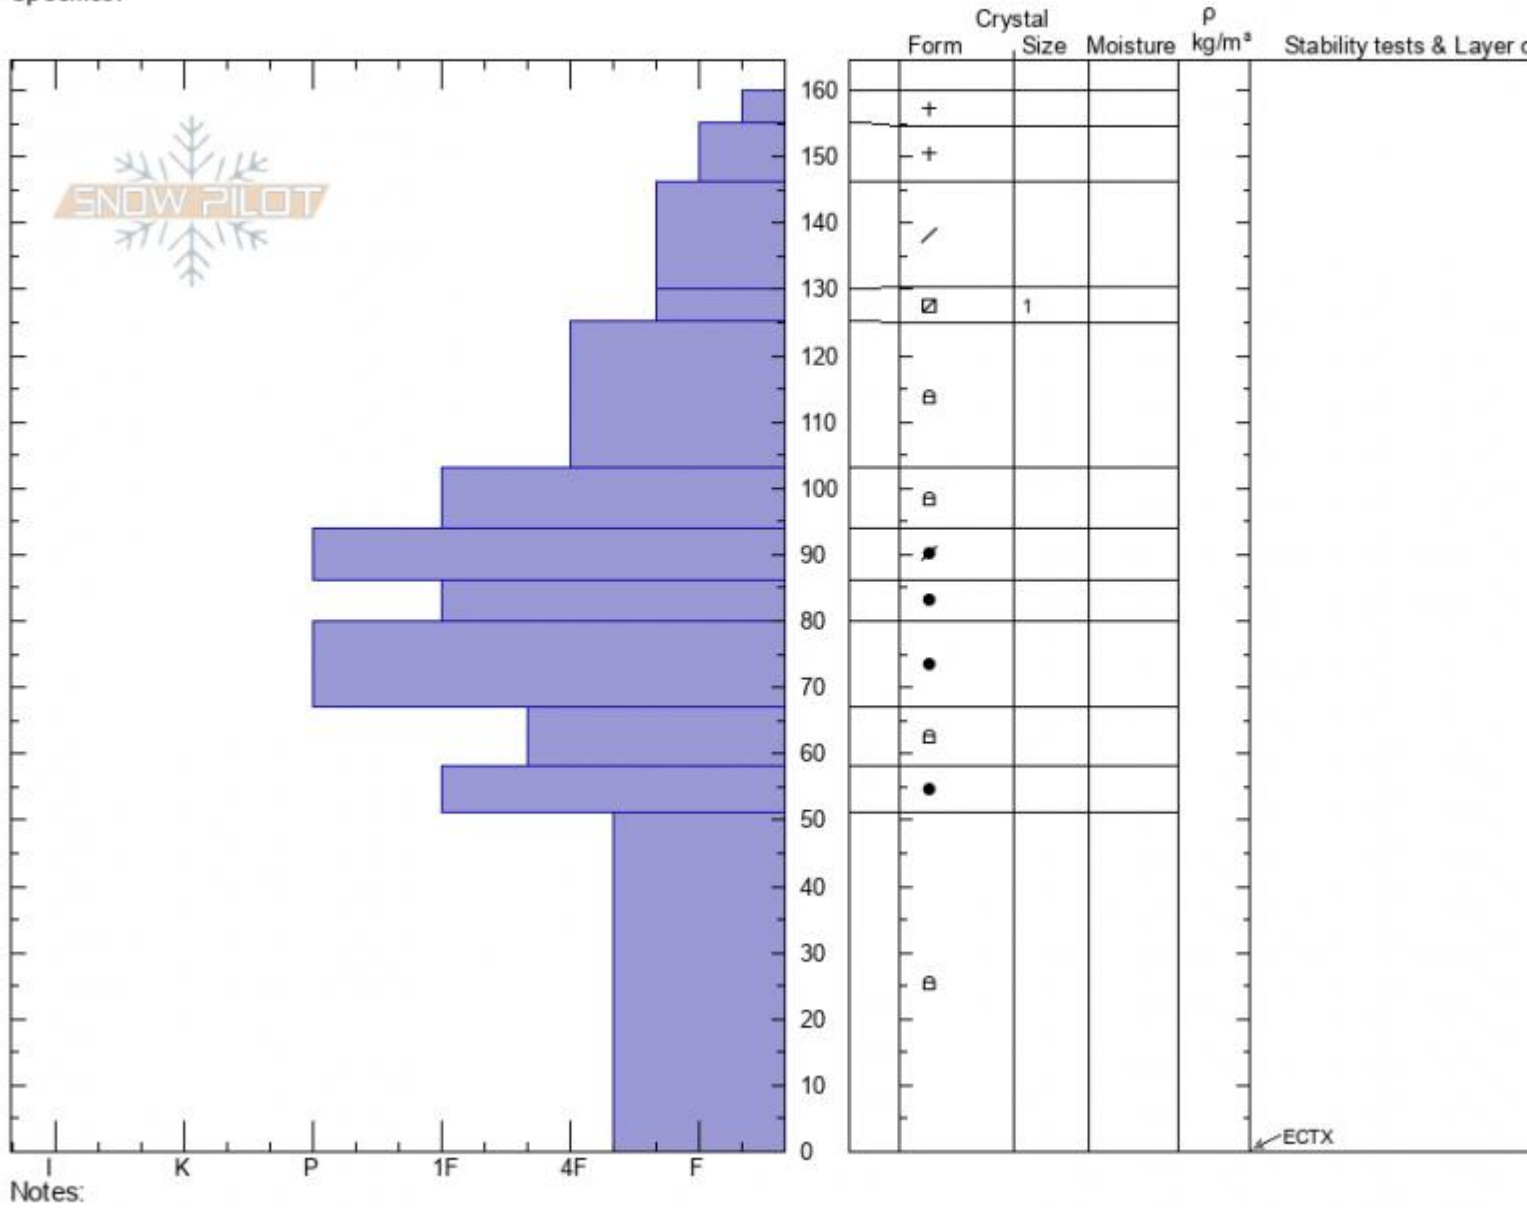

**Buck Ridge - Bear Crk**  
**Madison Range-N**  
**MT**  
 Elevation: **9400 ft**  
 Aspect: **45°**  
 Specifics:

**Ian Hoyer**  
**02/17/2022 - 12:00pm**  
 Co-ord: **45.18494N, -111.46665W**  
 Slope Angle: **32°**  
 Wind Loading: **no**

Stability: **Fair**  
 Air Temperature:  
 Sky Cover: **BKN**  
 Precipitation: **NO**  
 Wind: **Calm**

**HS:160** Layer Notes:  
 130-125cm: **Problematic layer**

Advisory Region  
 Northern Madison  
 Longitude  
 -111.38W  
 Latitude  
 45.17N  
 Northern Madison, 2022-02-17