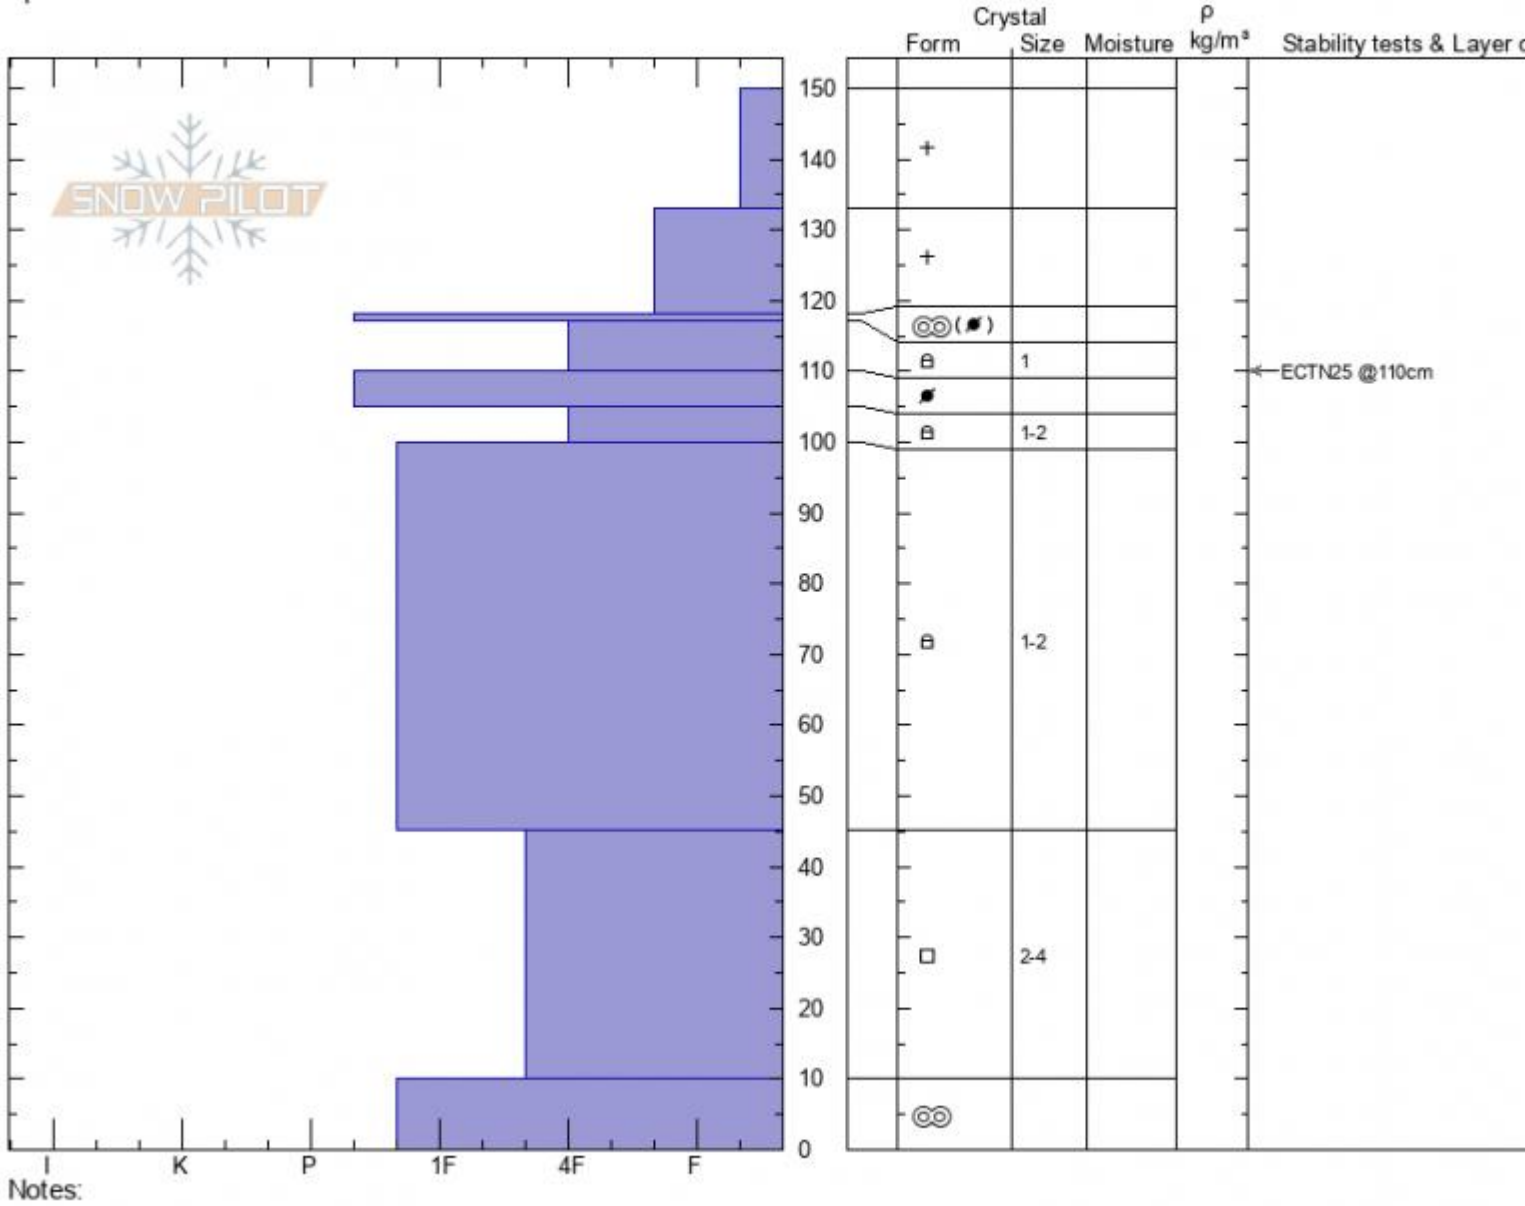

Bradley Meadow North
 Bridger Range
 MT
 Elevation: 7894 ft
 Aspect: 50°
 Specifics:

Alex Marienthal
 02/17/2022 - 10:15am
 Co-ord: 45.83326N, -110.92927W
 Slope Angle: 33°
 Wind Loading: **previous**

Stability:
 Air Temperature: -7.5°C
 Sky Cover: **BKN**
 Precipitation: **NO**
 Wind: **W Moderate**

HS:150 Layer Notes:
 150-133cm: **Problematic layer**

Advisory Region
 Bridger Range
 Longitude
 -110.93W
 Latitude
 45.83N
 Bridger Range, 2022-02-17