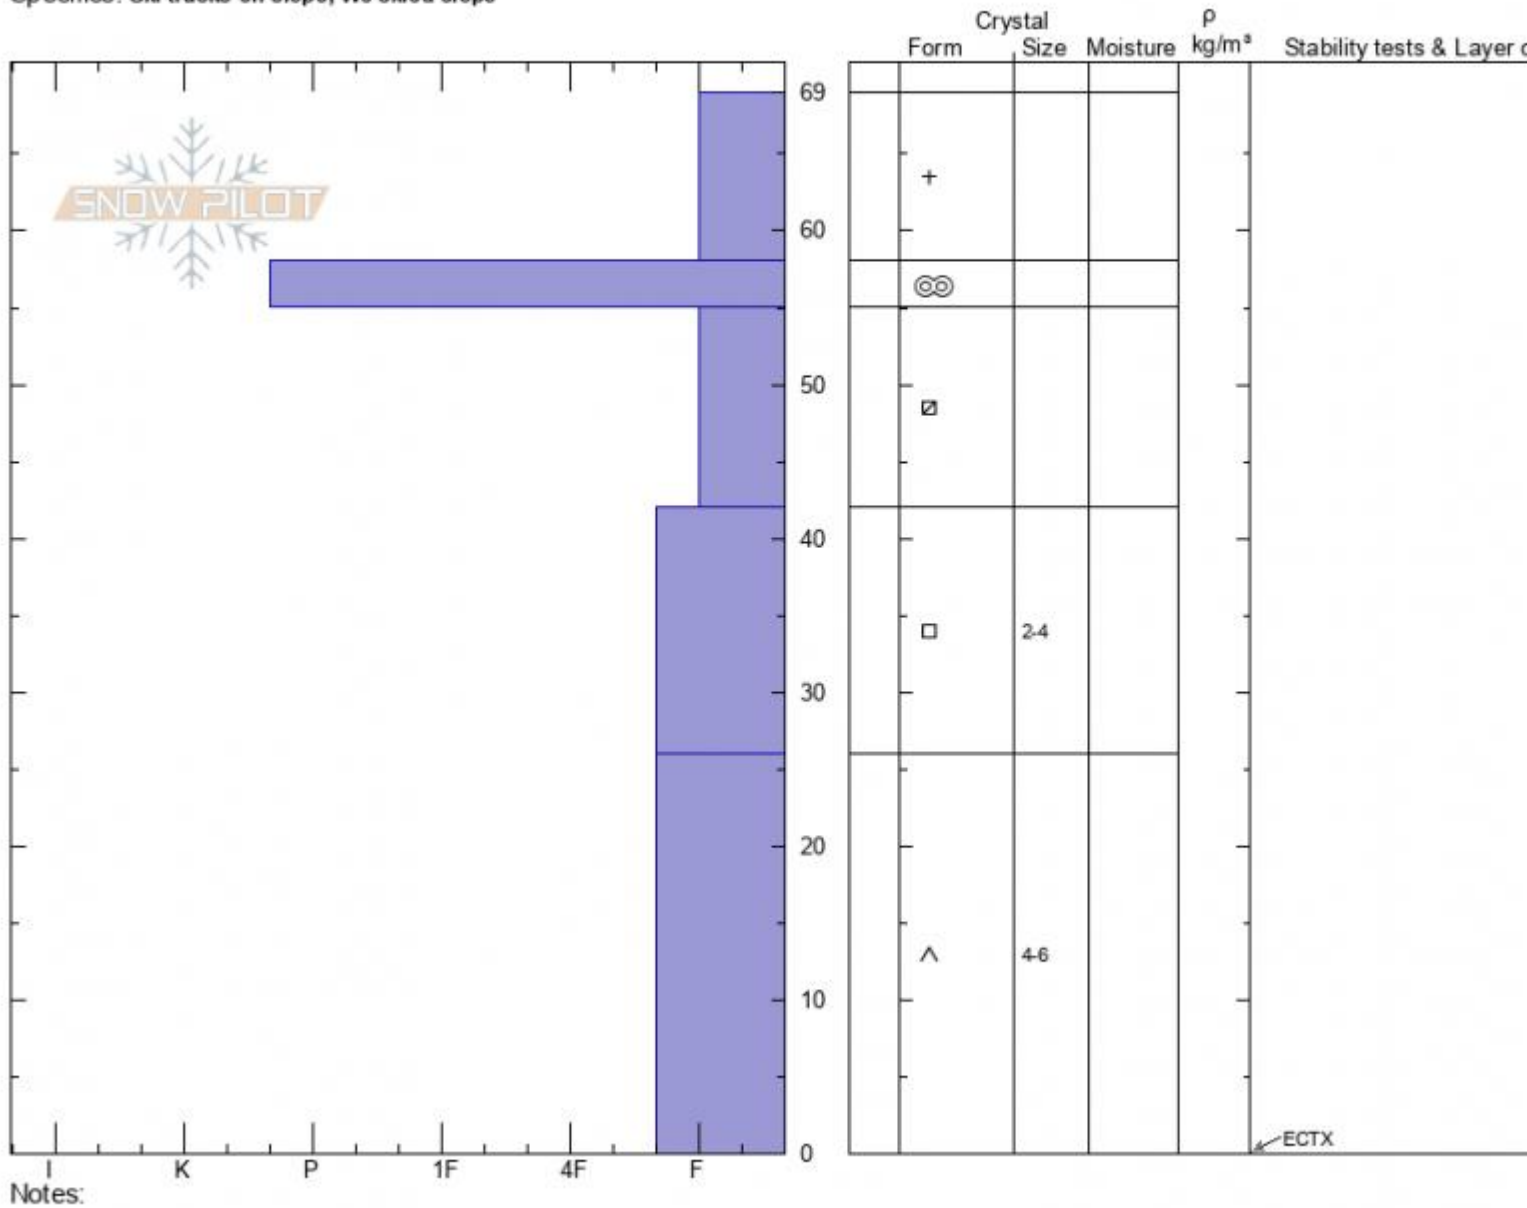

Beehive Basin
Madison Range-N
MT
 Elevation: **9000 ft**
 Aspect: **250°**
 Specifics: **Ski tracks on slope; We skied slope**

Ian Hoyer
02/15/2022 - 11:00am
 Co-ord: **45.32089N, -111.38101W**
 Slope Angle: **23°**
 Wind Loading: **no**

Stability: **Good**
 Air Temperature:
 Sky Cover: **OVC**
 Precipitation: **S-1**
 Wind: **W Light Breeze**

HS: **69**
 PF: **65**
 PS: **15**
 Layer Notes: **55-42cm: Problematic layer**

Advisory Region
 Northern Madison
 Longitude
 -111.39W
 Latitude
 45.34N
 Northern Madison, 2022-02-15