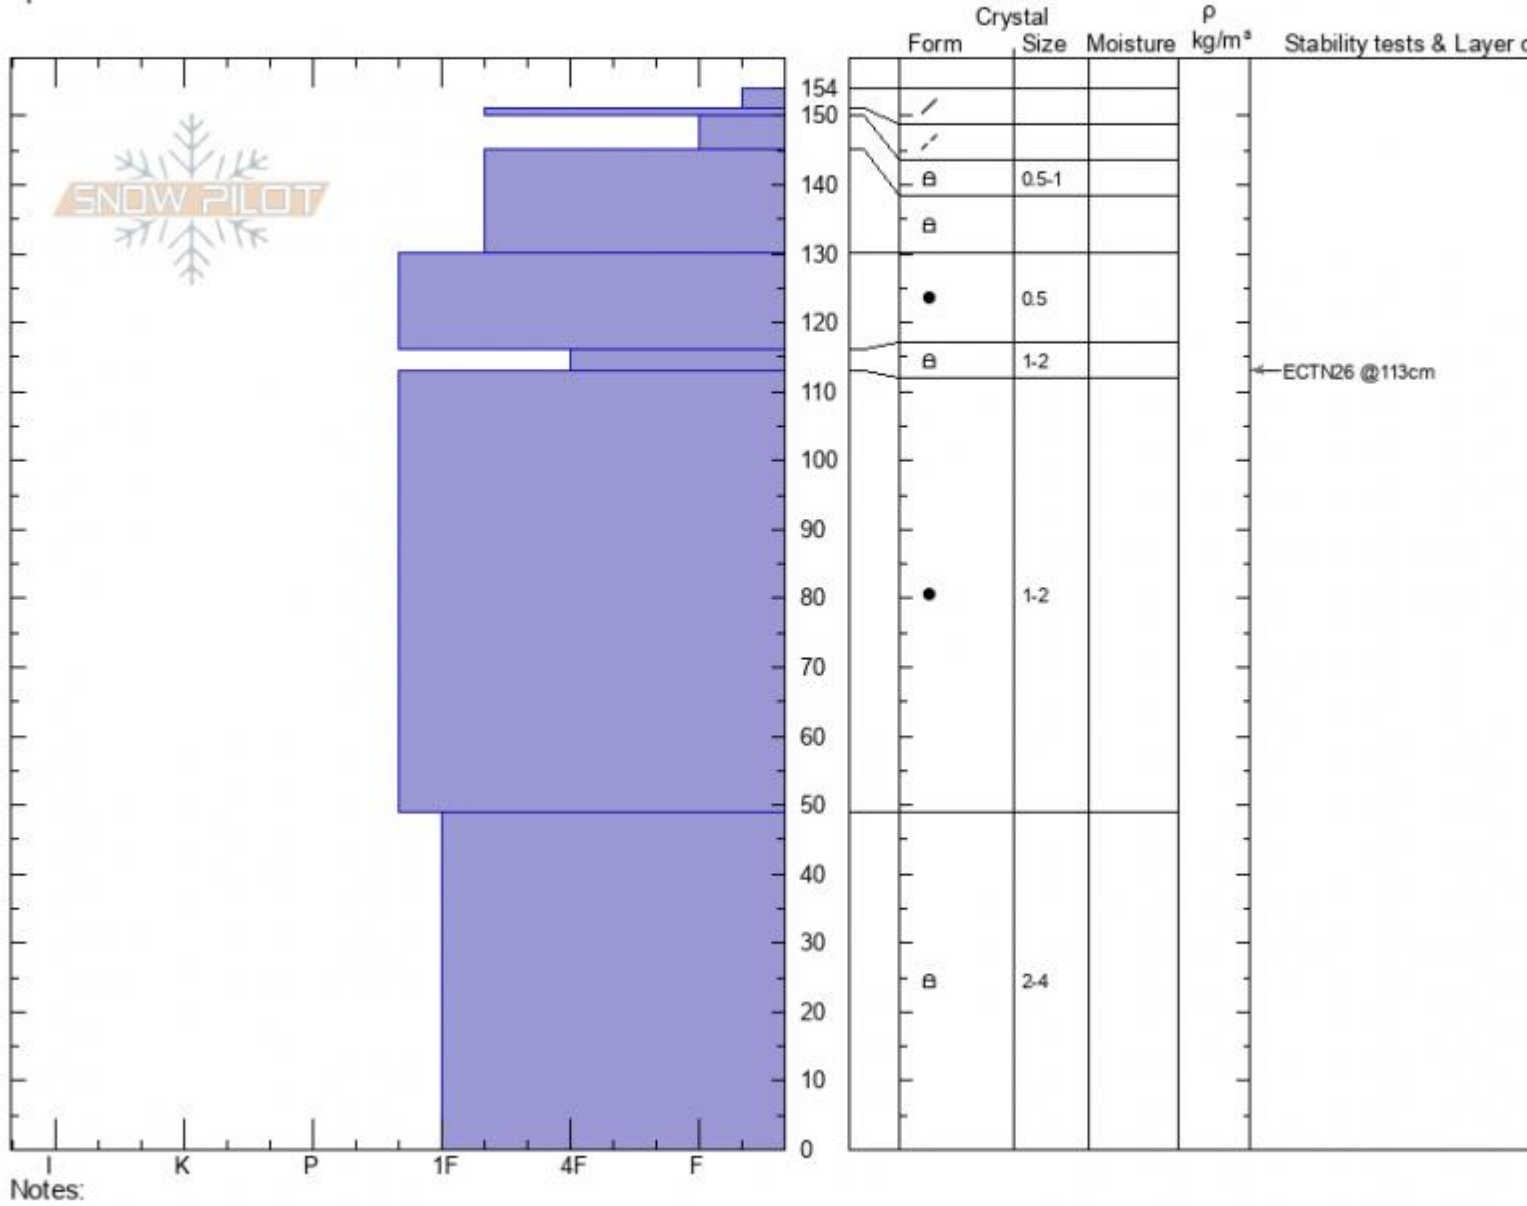

Wolverine
Bridger Range
MT
 Elevation: **8092 ft**
 Aspect: **60°**
 Specifics:

Hannah Marshall
02/14/2022 - 12:46pm
 Co-ord: **45.83024N, -110.93370W**
 Slope Angle: **36°**
 Wind Loading:

Stability:
 Air Temperature:
 Sky Cover:
 Precipitation:
 Wind:

HS:**154** Layer Notes:
 PF:**20**

Advisory Region
 Bridger Range
 Longitude
 -110.93W
 Latitude
 45.83N
 Bridger Range, 2022-02-14