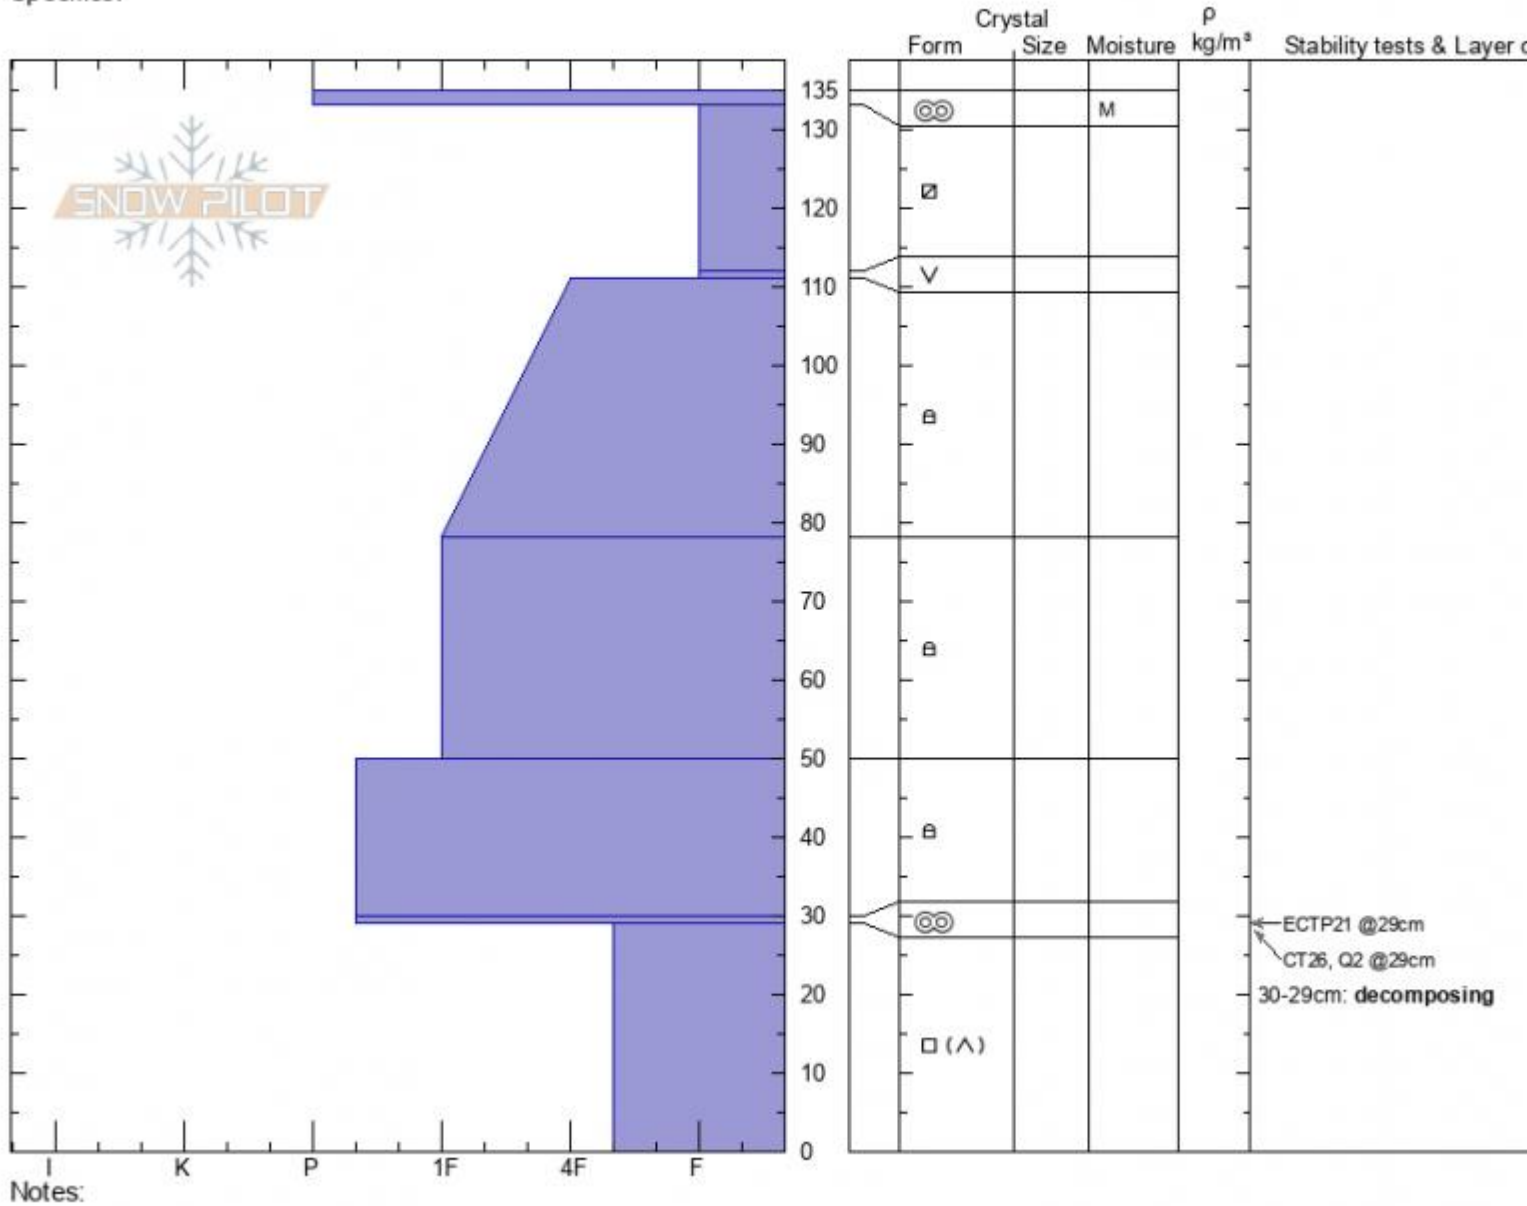

Lightning Creek  
 Madison Range-S  
 MT  
 Elevation: 8970 ft  
 Aspect: 90°  
 Specifics:

Hannah Marshall  
 02/13/2022 - 11:53am  
 Co-ord: 44.97925N, -111.37286W  
 Slope Angle: 38°  
 Wind Loading: **previous**

Stability:  
 Air Temperature:  
 Sky Cover: **CLR**  
 Precipitation: **NO**  
 Wind: **Light Breeze**

HS:135 Layer Notes:  
 30-29cm: **decomposing**

Advisory Region  
 Southern Madison  
 Longitude  
 -111.37W  
 Latitude  
 44.98N  
 Southern Madison, 2022-02-13