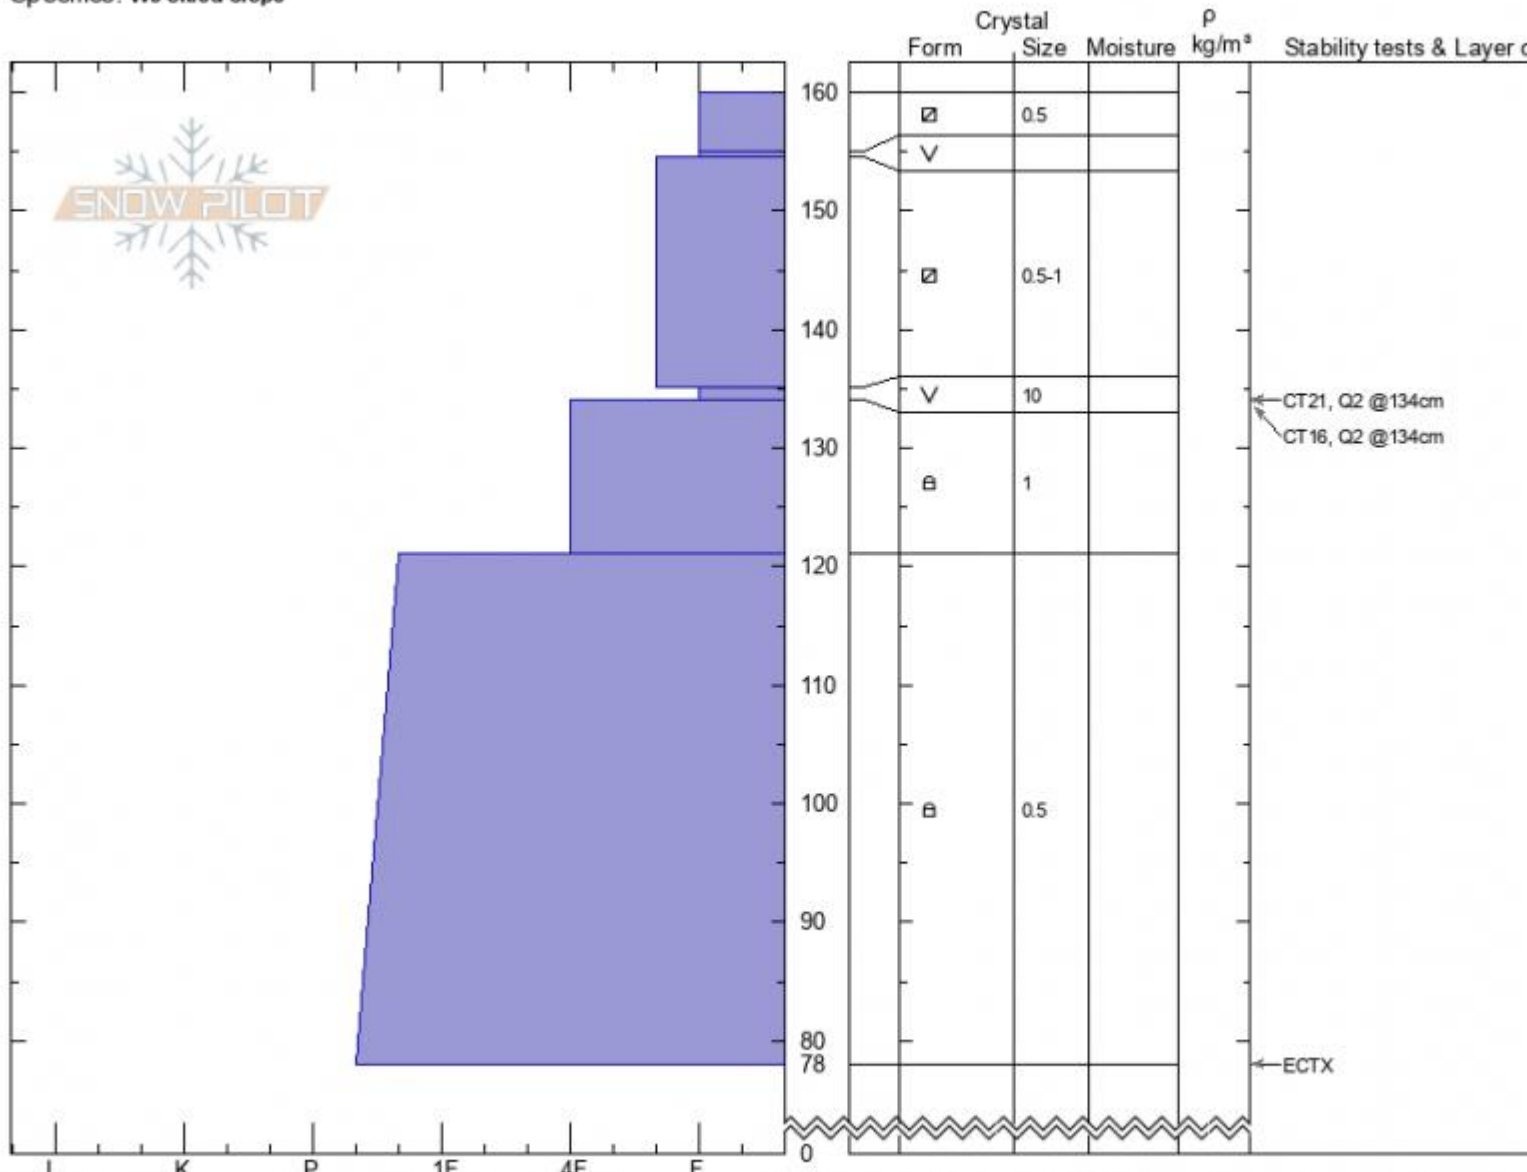

Wilderness Boundary  
 Madison Range-S  
 MT  
 Elevation: 8760 ft  
 Aspect: 240°  
 Specifics: We skied slope

Hannah Marshall  
 02/13/2022 - 10:34am  
 Co-ord: 44.97662N, -111.35979W  
 Slope Angle: 25°  
 Wind Loading:

Stability:  
 Air Temperature:  
 Sky Cover: CLR  
 Precipitation: NO  
 Wind: Calm

HS:160  
 PF:40  
 Layer Notes:

Advisory Region  
 Southern Madison  
 Longitude  
 -111.36W  
 Latitude  
 44.98N  
 Southern Madison, 2022-02-13