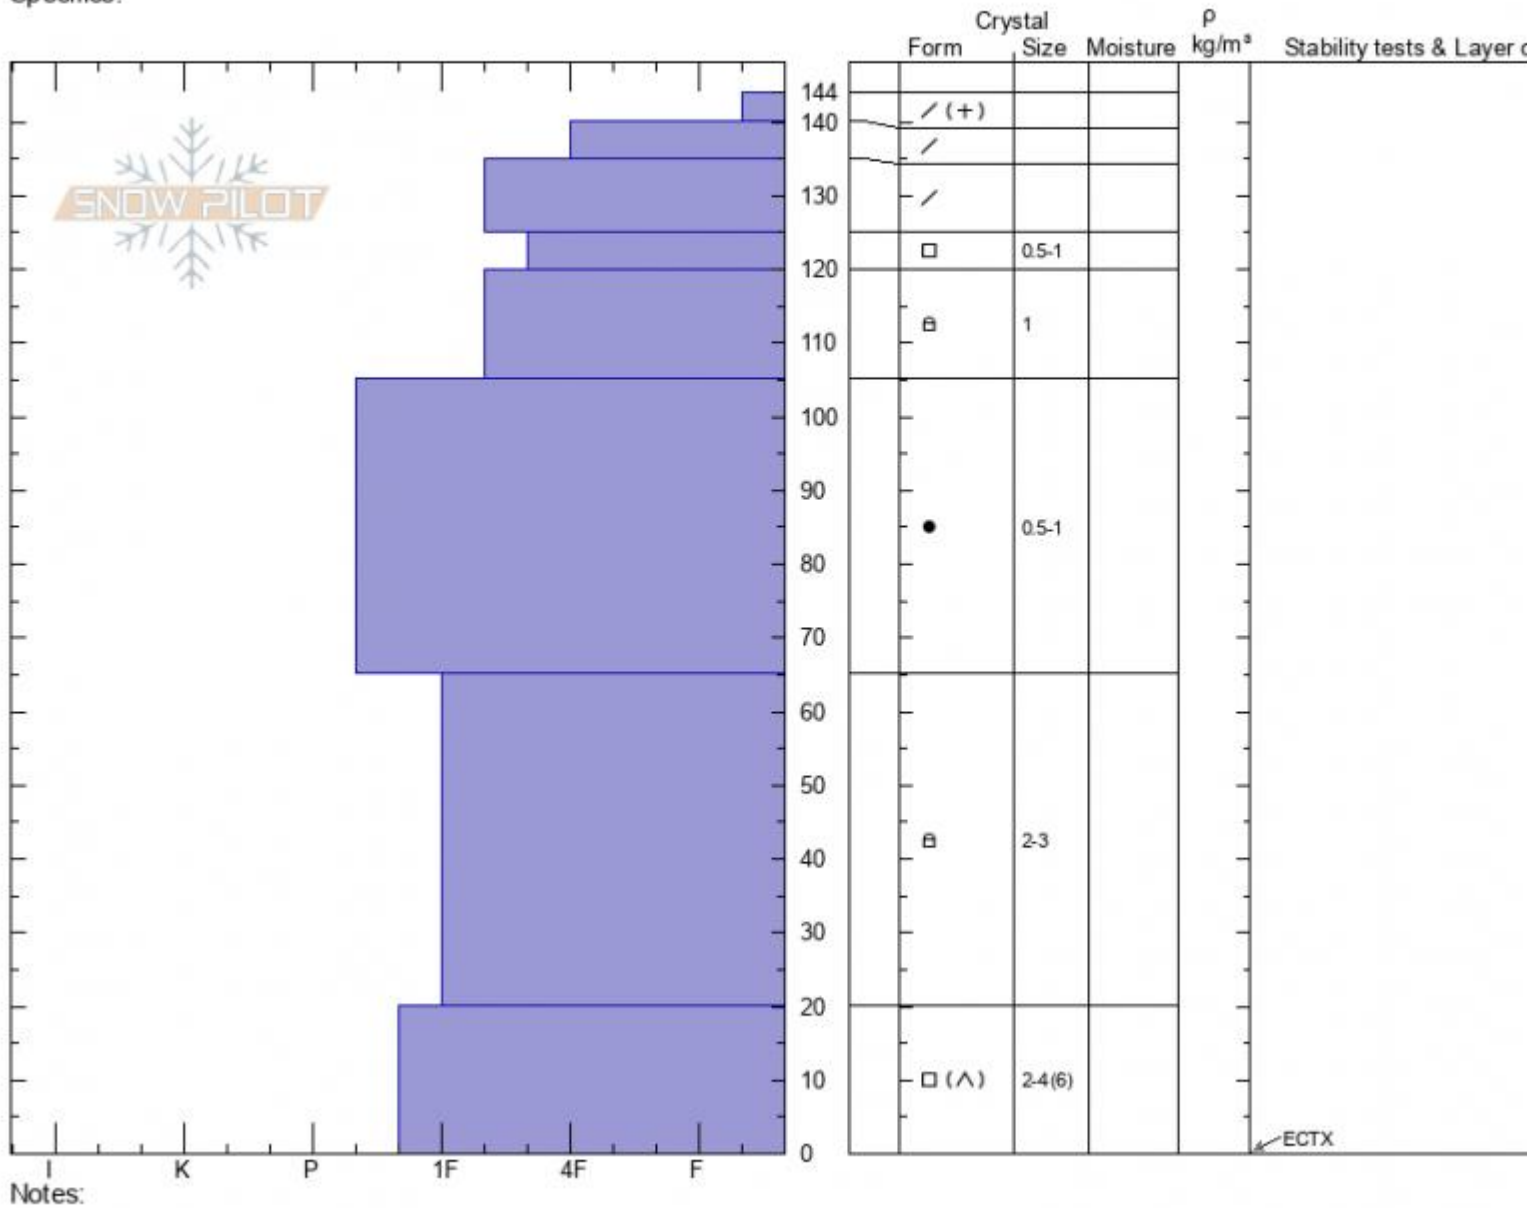

**Muddy Crk.**  
**Madison Range-N**  
**MT**  
 Elevation: **9105 ft**  
 Aspect: **60°**  
 Specifics:

**Alex Marienthal**  
**02/12/2022 - 12:20pm**  
 Co-ord: **45.22635N, -111.48481W**  
 Slope Angle: **12°**  
 Wind Loading: **no**

Stability: **Good**  
 Air Temperature:  
 Sky Cover: **CLR**  
 Precipitation: **NO**  
 Wind: **NW Calm**

HS: **144** Layer Notes:  
 PF: **37** 125-120cm: **Problematic layer**

Advisory Region  
 Northern Madison  
 Longitude  
 -111.51W  
 Latitude  
 45.23N  
 Northern Madison, 2022-02-13