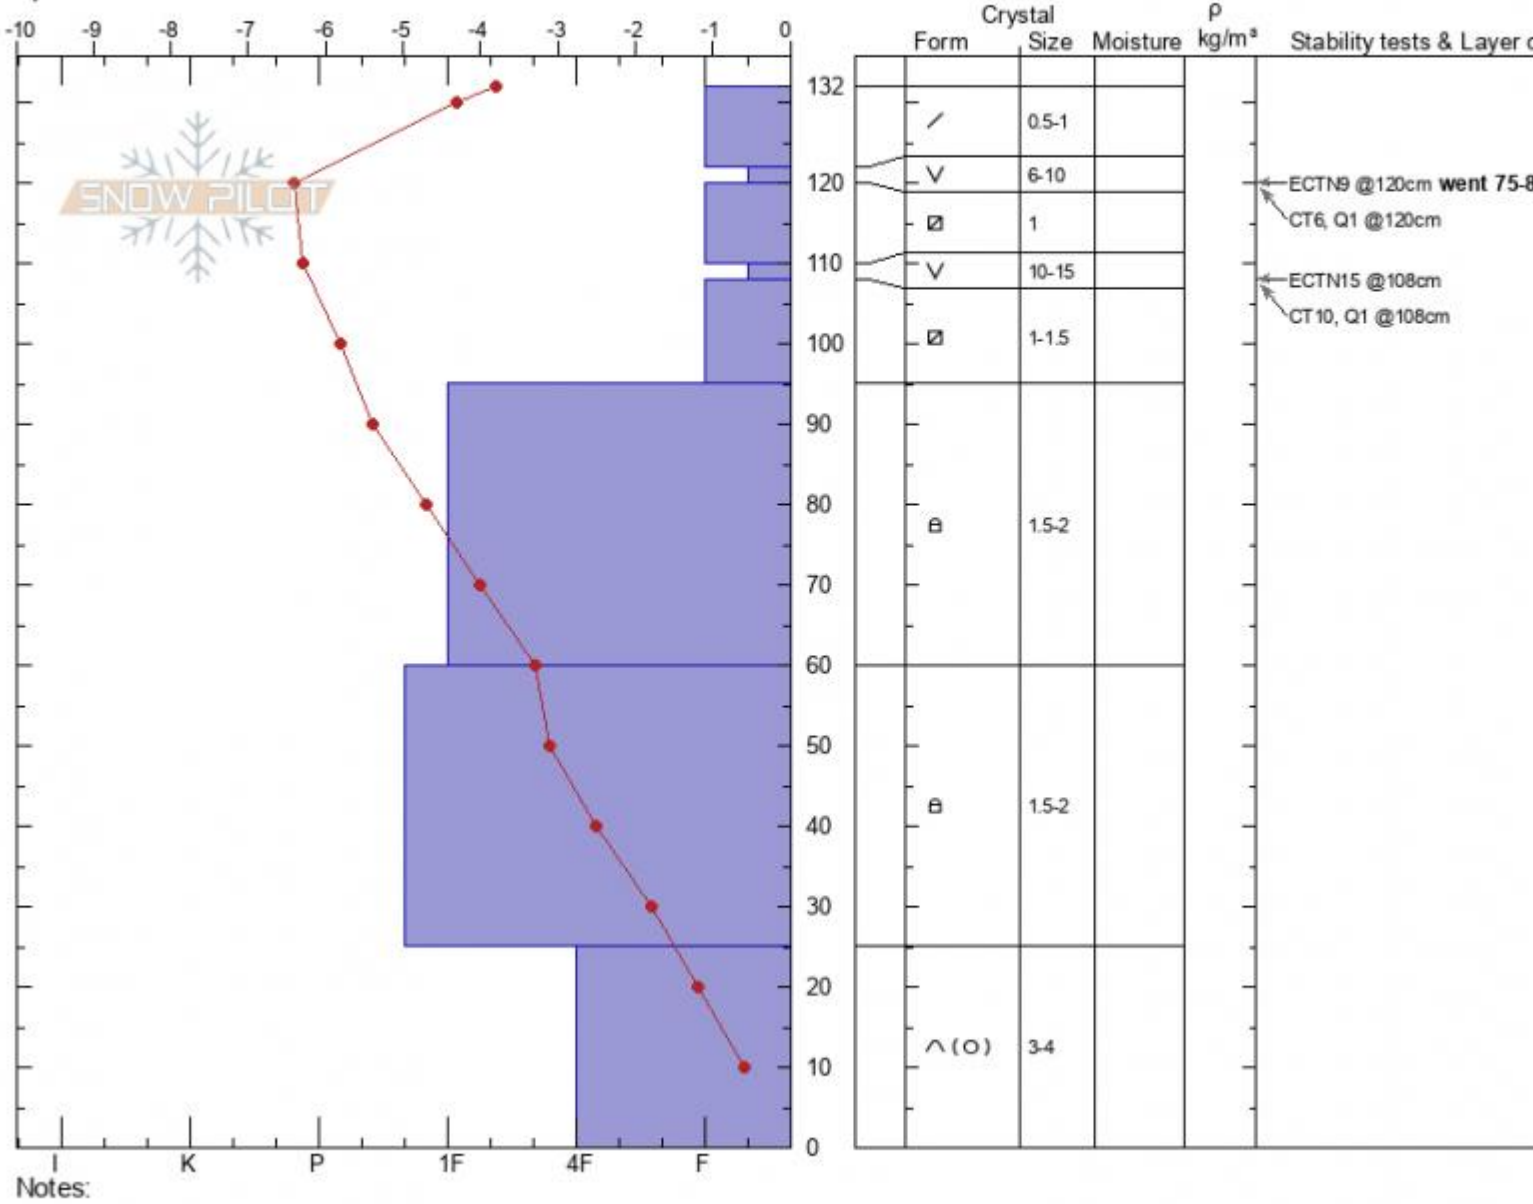

Bacon Rind
Madison Range-S
MT
 Elevation: **8730 ft**
 Aspect: **60°**
 Specifics:

Erika Birkeland
02/09/2022 - 11:30am
 Co-ord: **44.96889N, -111.09566W**
 Slope Angle: **21°**
 Wind Loading: **no**

Stability:
 Air Temperature: **-6.1°C**
 Sky Cover: **OVC**
 Precipitation: **S-1**
 Wind: **Calm**

HS: **132** Layer Notes:
 PF: **50**

Advisory Region
 Southern Madison
 Longitude
 -111.10W
 Latitude
 44.96N
 Southern Madison, 2022-02-10