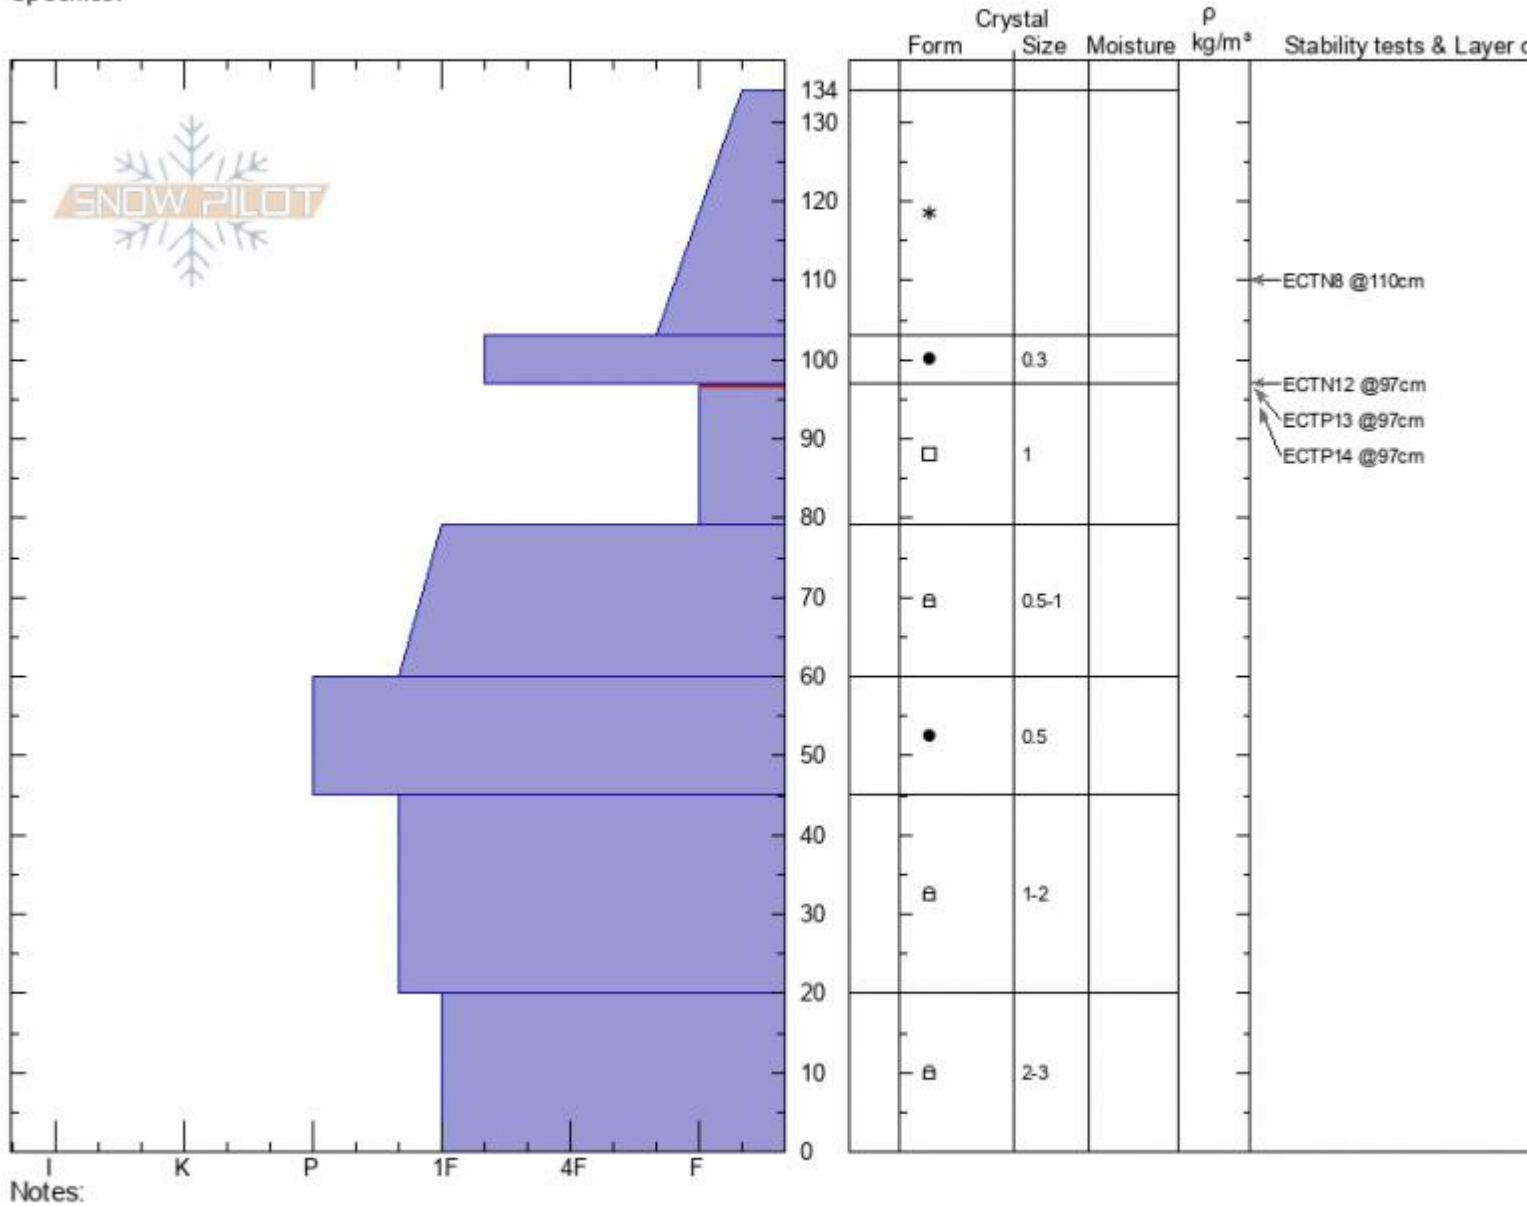

**N of Scotch Bonnet**  
**Cooke City**  
**MT**  
 Elevation: **9637 ft**  
 Aspect: **250°**  
 Specifics:

**Alex Marienthal**  
**02/06/2022 - 4:00pm**  
 Co-ord: **45.08103N, -109.95110W**  
 Slope Angle: **12°**  
 Wind Loading: **no**

Stability: **Poor**  
 Air Temperature:  
 Sky Cover: **SCT**  
 Precipitation: **NO**  
 Wind: **Calm**

**HS:134** Layer Notes:  
 97-79cm: **Problematic layer**

Advisory Region  
 Cooke City  
 Longitude  
 -109.95W  
 Latitude  
 45.09N  
 Cooke City, 2022-02-06