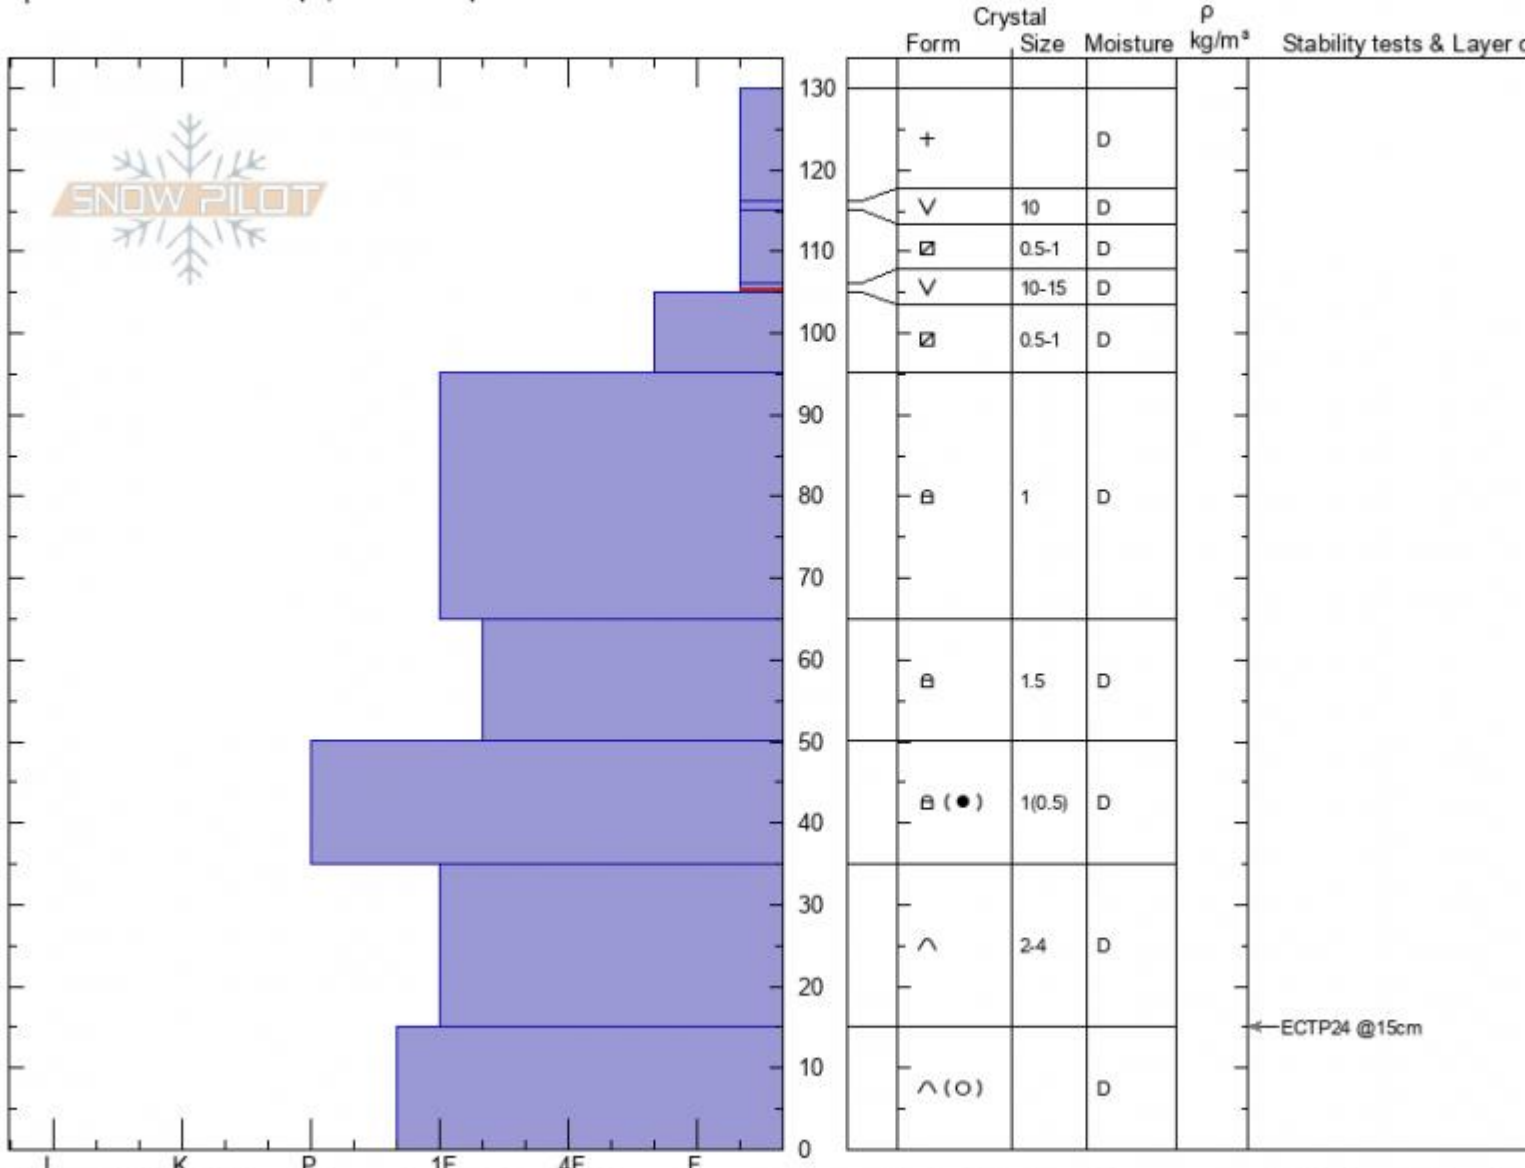

Bacon Rind Meadow
Madison Range-S
MT
 Elevation: **2713 m**
 Aspect: **90°**
 Specifics: **Ski tracks on slope; We skied slope**

Karl Birkeland
02/03/2022 - 11:30am
 Co-ord: **44.97075N, -111.09650W**
 Slope Angle: **27°**
 Wind Loading: **no**

Stability: **Very Good**
 Air Temperature:
 Sky Cover: **BKN**
 Precipitation: **NO**
 Wind: **Calm**

HS: **130** Layer Notes:
 106-105cm: **Problematic layer**

Notes: Cold day. 4 below at the car when we left and 4 below at the car when we got back. Only about 30 cm new snow total in the past 3 weeks, the past 2 weeks. Pathetic! We need snow!

Advisory Region
 Southern Madison
 Longitude
 -111.10W
 Latitude
 44.96N
 Southern Madison, 2022-02-04