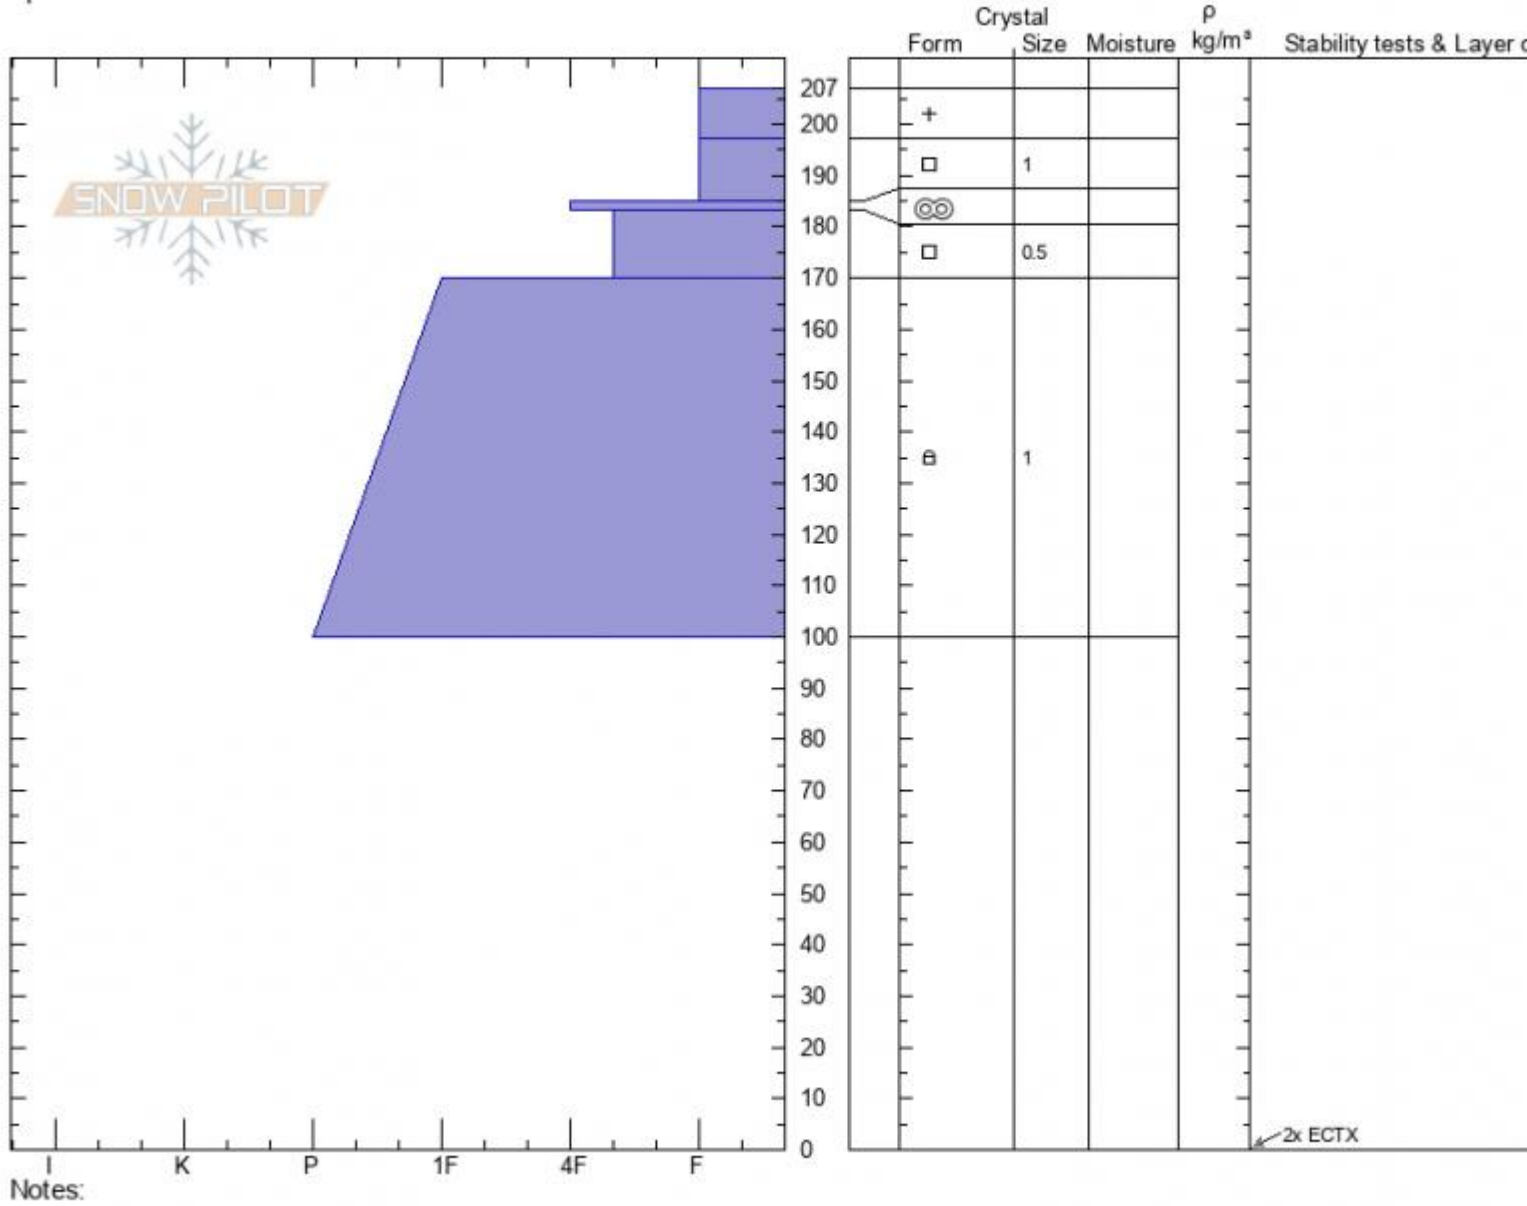

TepeeBasin WidrnsBndryAlex Marienthal
Madison Range-S **02/03/2022 - 11:30am**
MT Co-ord: **44.91434N, -111.18850W**
 Elevation: **9567 ft** Slope Angle: **24°**
 Aspect: **15°** Wind Loading:
 Specifics:

Stability: **Good**
 Air Temperature:
 Sky Cover: **SCT**
 Precipitation: **NO**
 Wind:

HS:207 Layer Notes:
 197-185cm: **Problematic layer**

Advisory Region
 Southern Madison
 Longitude
 -111.19W
 Latitude
 44.90N
 Southern Madison, 2022-02-04