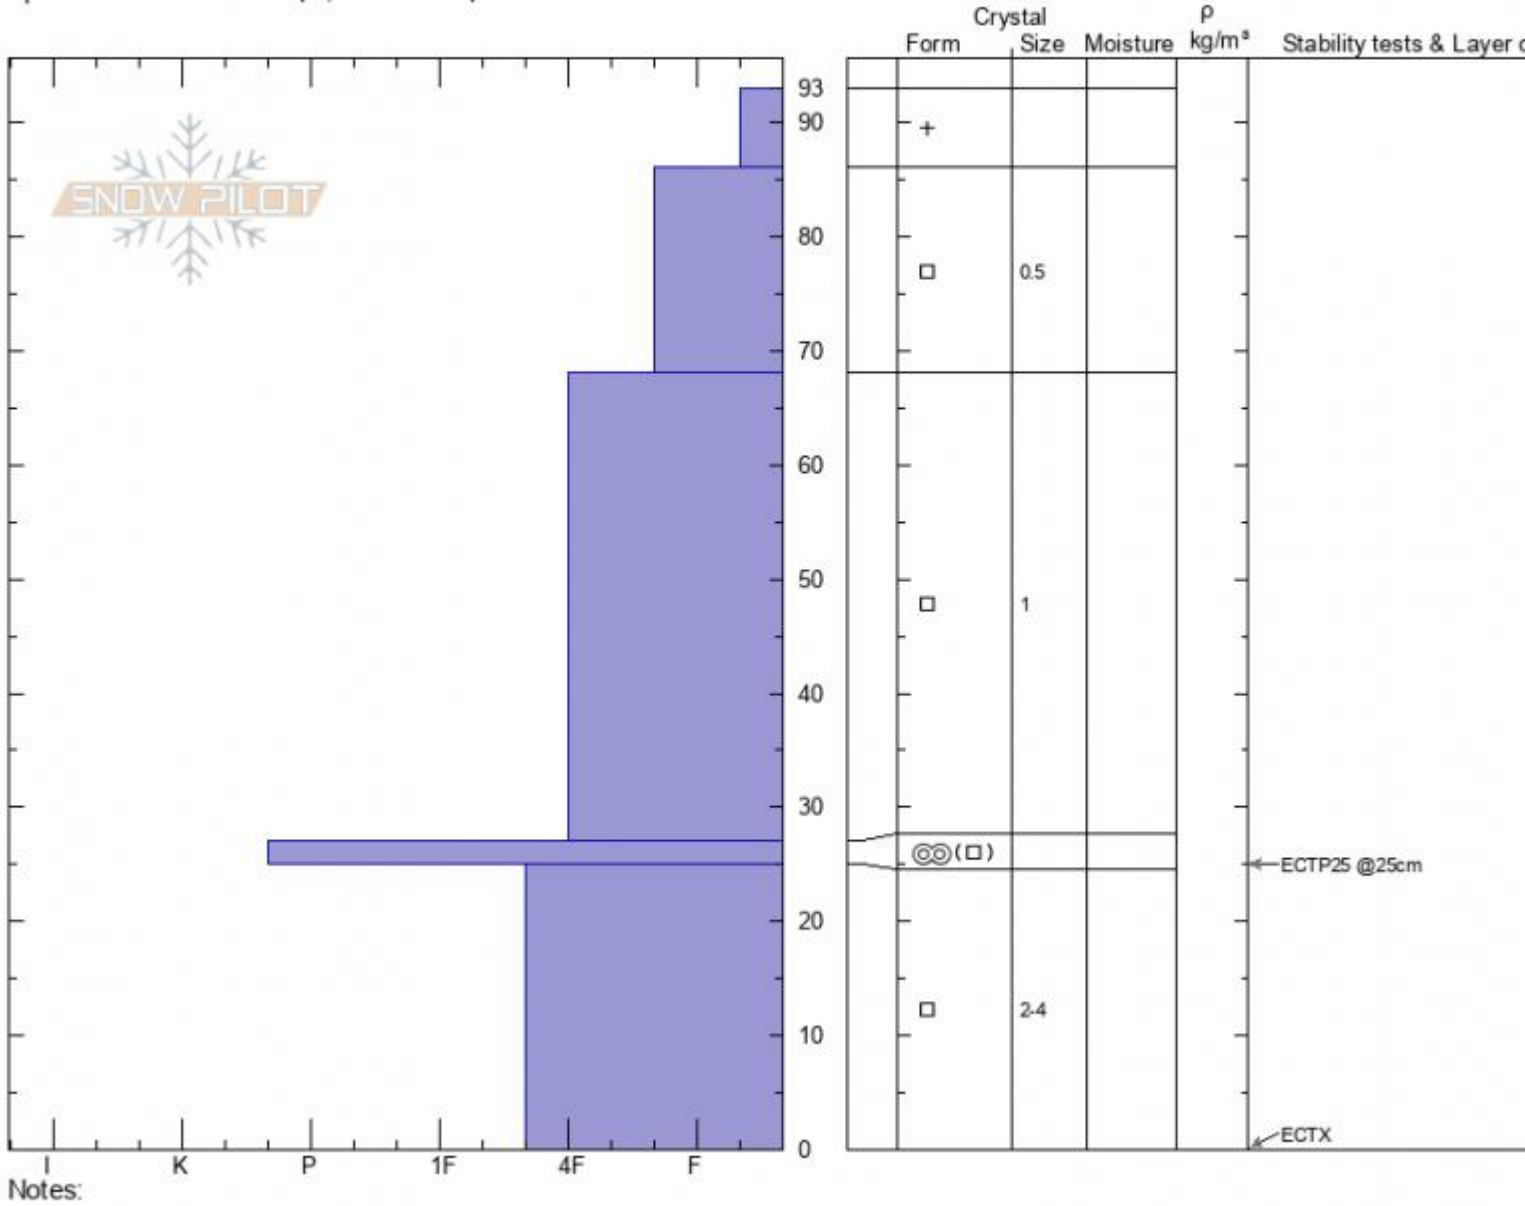

**Mt. Ellis Burn**  
**Gallatin Range-N**  
**MT**  
 Elevation: **8300 ft**  
 Aspect: **65°**  
 Specifics: **Ski tracks on slope; We skied slope**

**Ian Hoyer**  
**01/27/2022 - 12:45pm**  
 Co-ord: **45.57790N, -110.95427W**  
 Slope Angle: **25°**  
 Wind Loading: **no**

Stability: **Very Good**  
 Air Temperature:  
 Sky Cover: **CLR**  
 Precipitation: **NO**  
 Wind: **Calm**

HS: **93**    Layer Notes:  
 PF: **90**    25-0cm: **Problematic layer**  
 PS: **15**

Advisory Region  
 Northern Gallatin  
 Longitude  
 -110.96W  
 Latitude  
 45.58N  
 Northern Gallatin, 2022-01-27