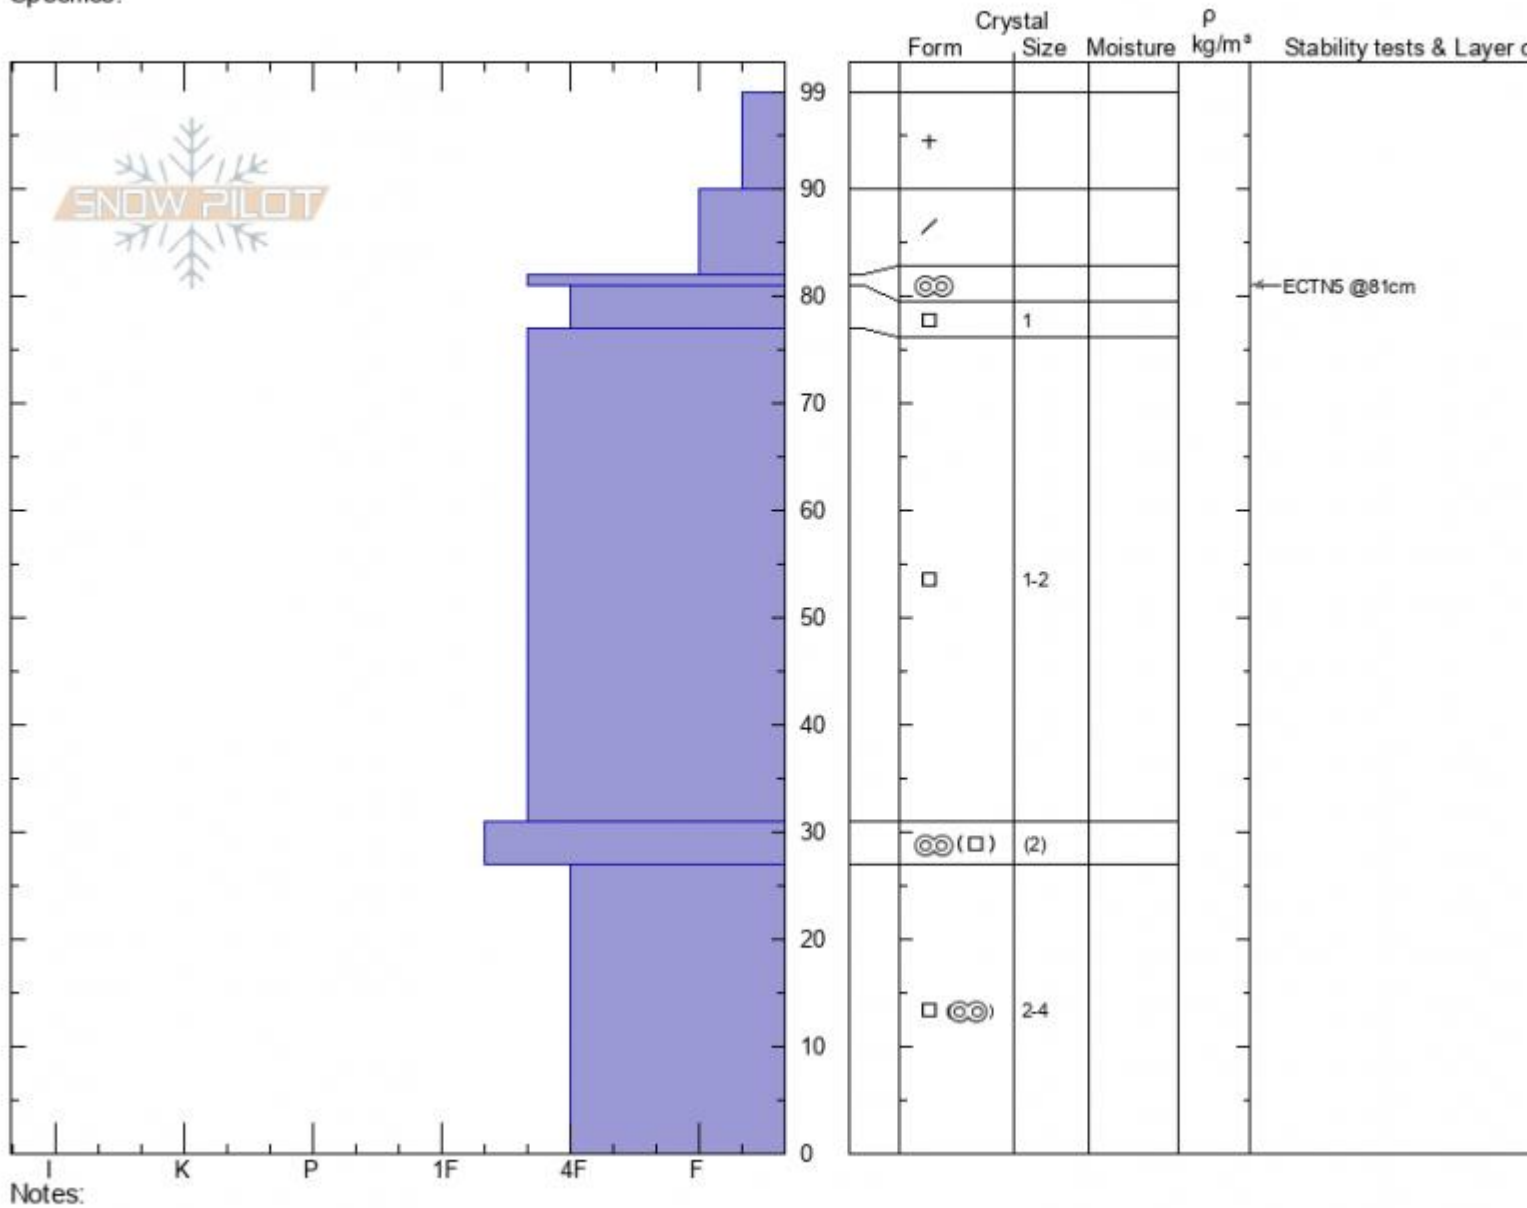

**Mt. Ellis Ridgeline**  
**Gallatin Range-N**  
**MT**  
 Elevation: **7800 ft**  
 Aspect: **75°**  
 Specifics:

**Ian Hoyer**  
**01/27/2022 - 11:00am**  
 Co-ord: **45.58432N, -110.95830W**  
 Slope Angle: **30°**  
 Wind Loading: **no**

Stability: **Very Good**  
 Air Temperature:  
 Sky Cover: **CLR**  
 Precipitation: **NO**  
 Wind: **Calm**

HS:**99** Layer Notes:  
 PF:**99** 27-0cm: **Problematic layer**  
 PS:**15**

Advisory Region  
 Northern Gallatin  
 Longitude  
 -110.96W  
 Latitude  
 45.58N  
 Northern Gallatin, 2022-01-27