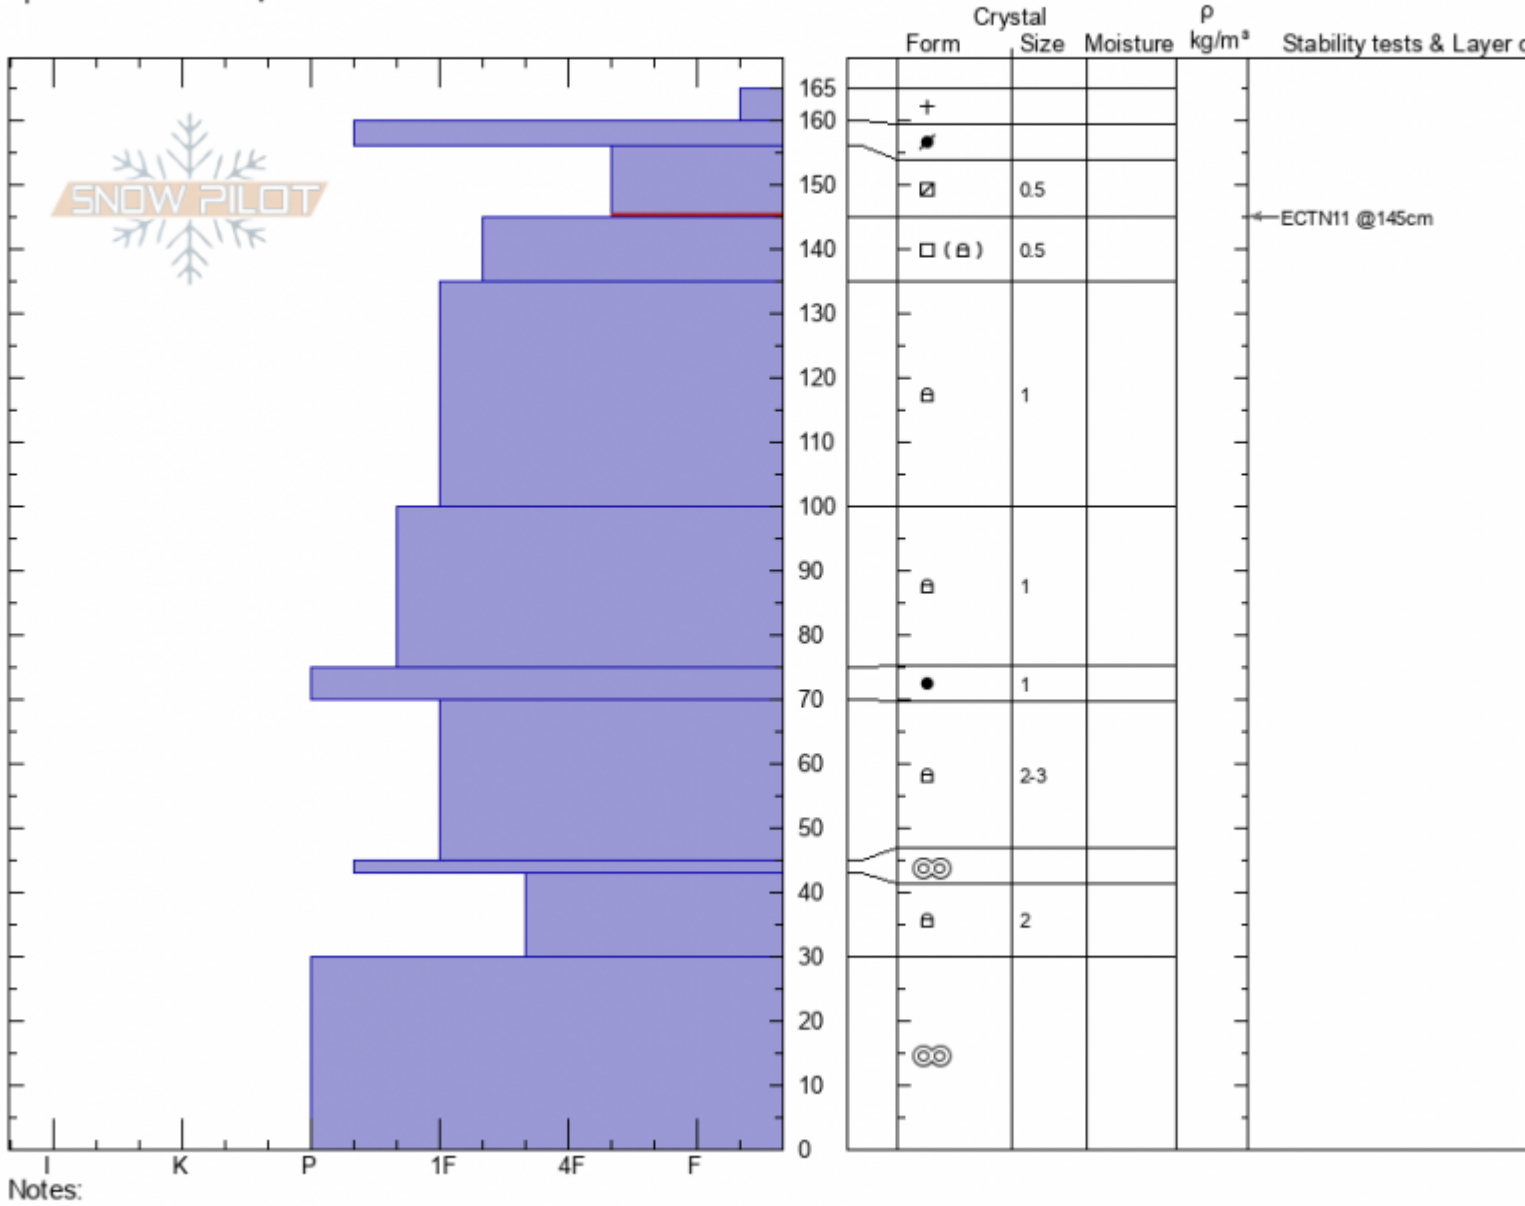

Argentina Bowl
Bridger Range
MT
 Elevation: **8580 ft**
 Aspect: **40°**
 Specifics: **We skied slope**

Doug Chabot-Admin
01/27/2022 - 11:10am
 Co-ord: **45.78620N, -110.93584W**
 Slope Angle: **40°**
 Wind Loading:

Stability: **Good**
 Air Temperature: **-4°C**
 Sky Cover: **CLR**
 Precipitation: **NO**
 Wind: **Calm**

HS: **165** Layer Notes:
 156-145cm: **Problematic layer**

Advisory Region
 Bridger Range
 Longitude
 -110.94W
 Latitude
 45.79N

Forecast link: [GNFAC Avalanche Forecast for Sat Jan 29, 2022](#)
 Bridger Range, 2022-01-27