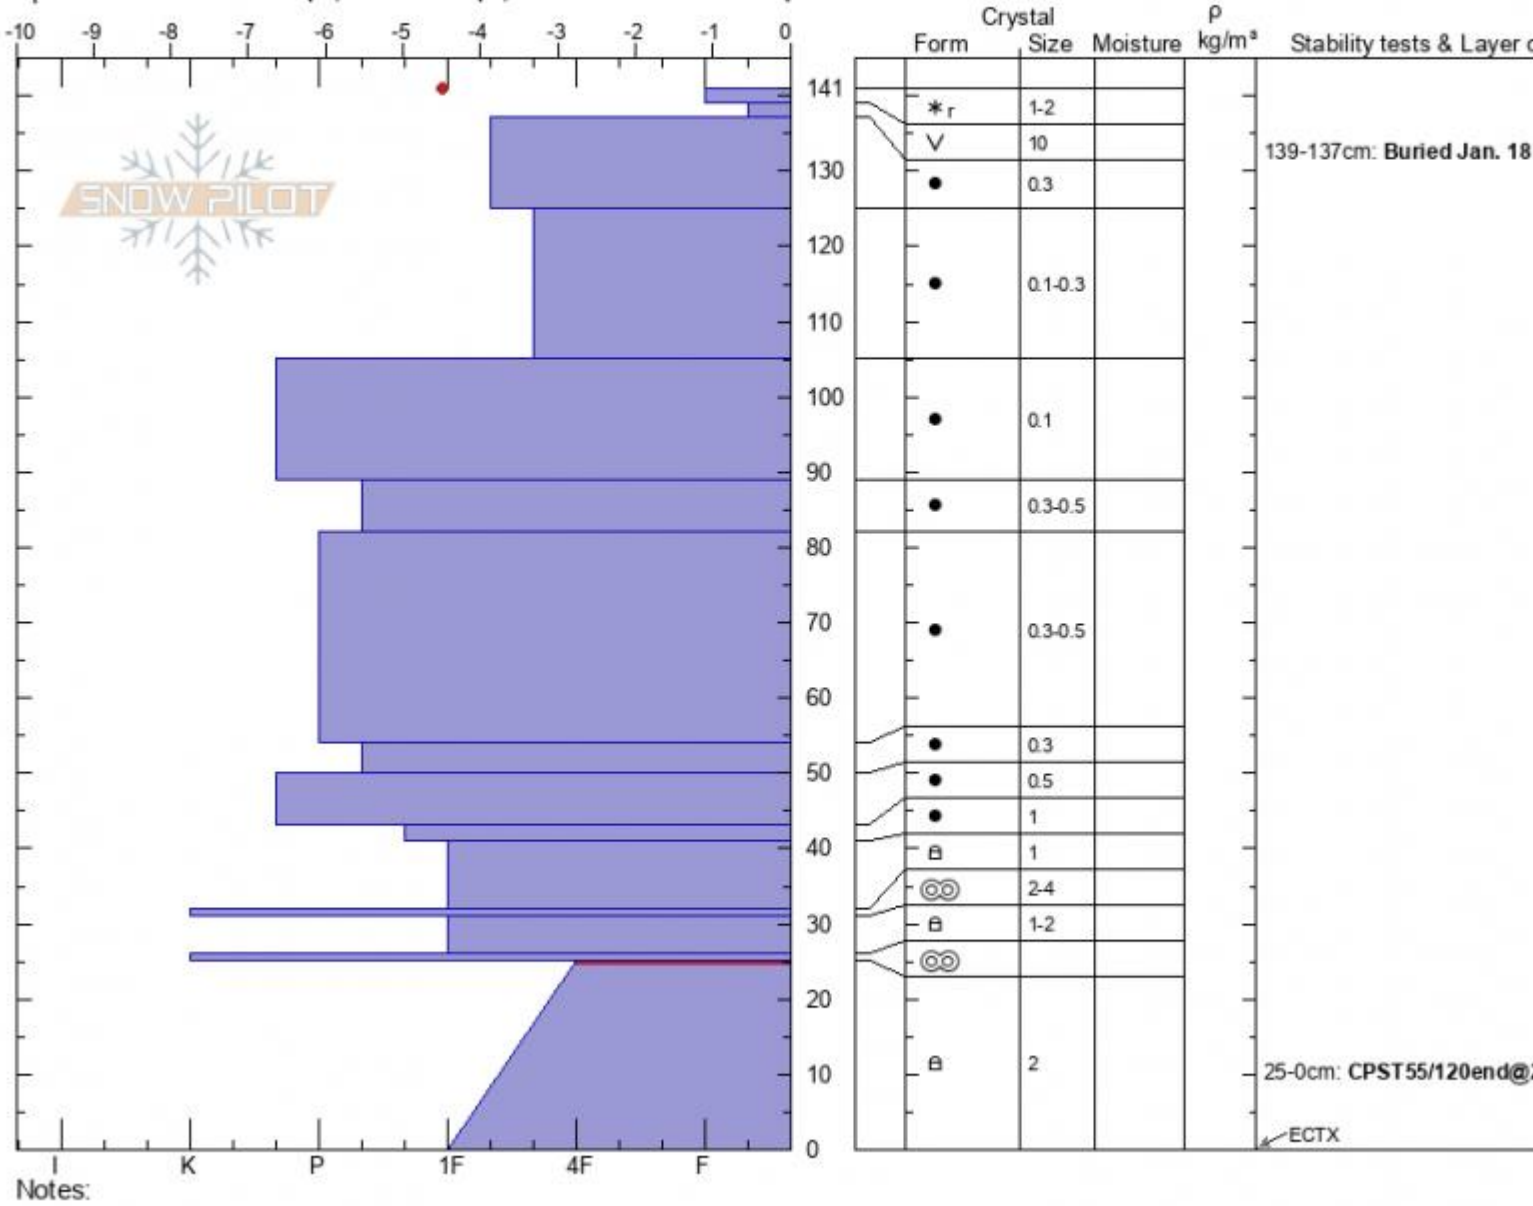

Miller Ridge, TownHill  
 Cooke City  
 MT  
 Elevation: 9072 ft  
 Aspect: 122°  
 Specifics: Ski tracks on slope; We skied slope; Snowmobile tracks on slope

Alex Marienthal  
 01/18/2022 - 12:28pm  
 Co-ord: 45.03004N, -109.94292W  
 Slope Angle: 20°  
 Wind Loading: previous

Stability: **Good**  
 Air Temperature: **-5°C**  
 Sky Cover: **OVC**  
 Precipitation: **S-1**  
 Wind: **NW Light Breeze**

HS:141  
 PF: 15  
 PS: 3  
 Layer Notes:  
 139-137cm: Buried Jan. 18  
 25-0cm: CPST55/120end@24  
 25-0cm: Problematic layer

Advisory Region  
 Cooke City  
 Longitude  
 -109.97W  
 Latitude  
 45.04N  
 Cooke City, 2022-01-18